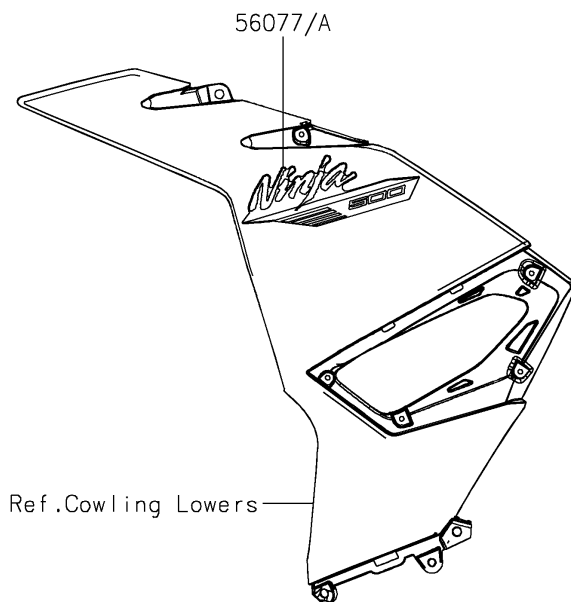

2024 Ninja 500 PARTS DIAGRAM

Decals(HRFNN/HRFNL)

F2861

2024 Ninja 500 PARTS LIST

Decals(HRFNN/HRFNL)

ITEM NAME	PART NUMBER	QUANTITY
MARK,WINDSHIELD,KAWASAKI (Ref # 56054)	56054-2767	1
MARK,FUEL TANK,KAWASAKI (Ref # 56054A)	56054-2835	2
PATTERN,SIDE COWL.,LH,FR (Ref # 56077)	56077-1339	1
PATTERN,SIDE COWL.,RH,FR (Ref # 56077A)	56077-1340	1