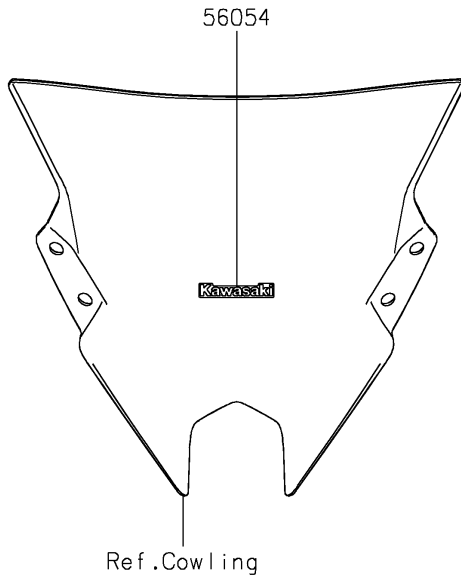

2024 Ninja 500 PARTS DIAGRAM

Decals(HRFNN/HRFNL)

F2861

2024 Ninja 500 PARTS LIST

Decals(HRFNN/HRFNL)

ITEM NAME	PART NUMBER	QUANTITY
MARK,WINDSHIELD,KAWASAKI (Ref # 56054)	56054-2767	1
MARK,FUEL TANK,KAWASAKI (Ref # 56054A)	56054-2835	2
PATTERN,SIDE COWL.,LH,FR (Ref # 56077)	56077-1339	1
PATTERN,SIDE COWL.,RH,FR (Ref # 56077A)	56077-1340	1