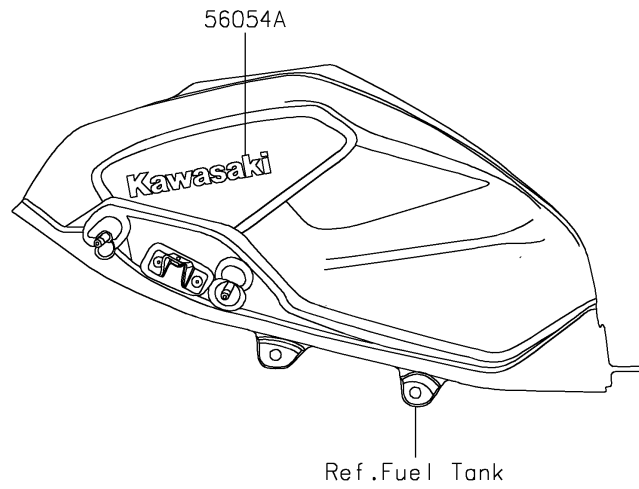

2024 Ninja 500 PARTS DIAGRAM

Decals(HRFNN/HRFNL)

F2861

2024 Ninja 500 PARTS LIST

Decals(HRFNN/HRFNL)

ITEM NAME	PART NUMBER	QUANTITY
MARK,WINDSHIELD,KAWASAKI (Ref # 56054)	56054-2767	1
MARK,FUEL TANK,KAWASAKI (Ref # 56054A)	56054-2835	2
PATTERN,SIDE COWL.,LH,FR (Ref # 56077)	56077-1339	1
PATTERN,SIDE COWL.,RH,FR (Ref # 56077A)	56077-1340	1