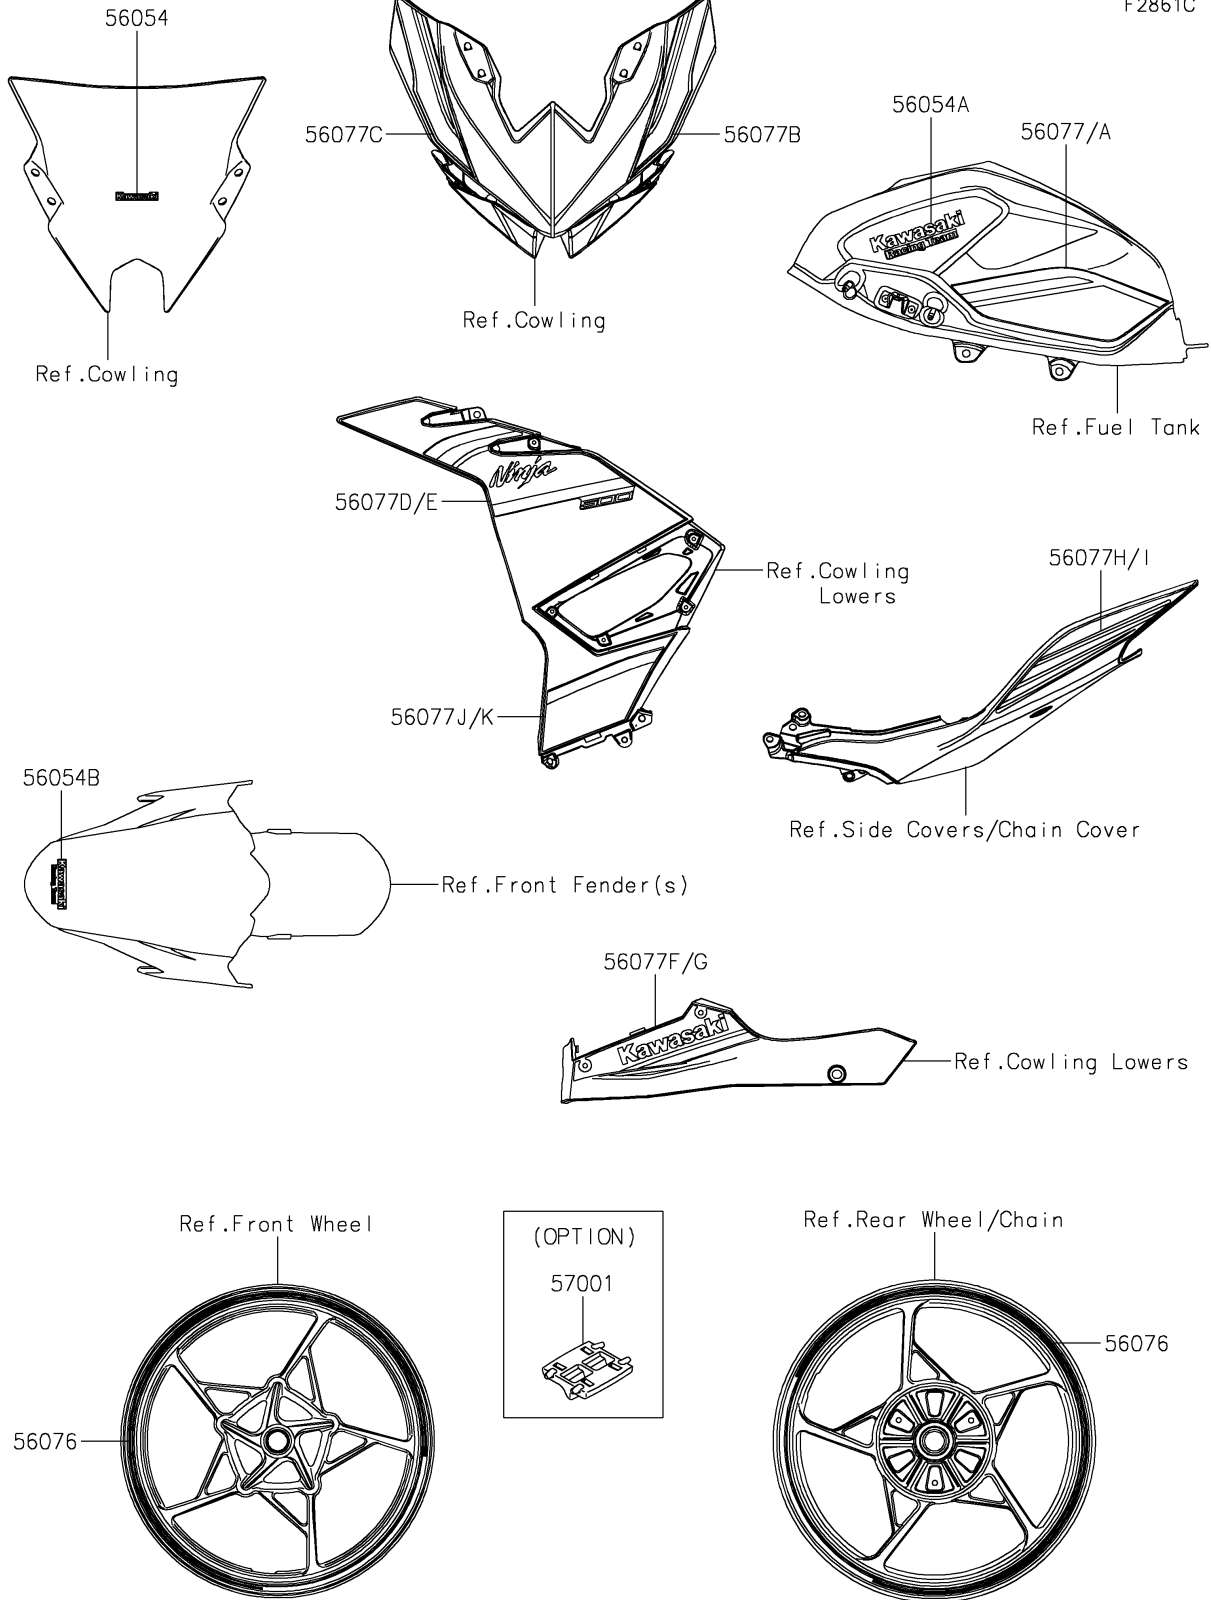

2025 NINJA® 500 KRT EDITION PARTS DIAGRAM

Decals(HSFAN/HSFAL)

2025 NINJA® 500 KRT EDITION PARTS LIST

Decals(HSFAN/HSFAL)

ITEM NAME	PART NUMBER	QUANTITY
MARK,WINDSHIELD,KAWASAKI (Ref # 56054)	56054-2767	1
MARK,FUEL TANK,KRT (Ref # 56054A)	56054-4090	2
MARK,FR FENDER,KRT (Ref # 56054B)	56054-4091	1
PATTERN,WHEEL,BLACK,6X1079 (Ref # 56076)	56076-2170	4
PATTERN,FUEL TANK,LH (Ref # 56077)	56077-2517	1
PATTERN,FUEL TANK,RH (Ref # 56077A)	56077-2518	1
PATTERN,UPP COWL.,LH (Ref # 56077B)	56077-2587	1
PATTERN,UPP COWL.,RH (Ref # 56077C)	56077-2588	1
PATTERN,SIDE COWL.,LH,UPP (Ref # 56077D)	56077-2589	1
PATTERN,SIDE COWL.,RH,UPP (Ref # 56077E)	56077-2590	1
PATTERN,LWR COWL.,LH (Ref # 56077F)	56077-2591	1
PATTERN,LWR COWL.,RH (Ref # 56077G)	56077-2592	1
PATTERN,TAIL COVER,LH (Ref # 56077H)	56077-2593	1
PATTERN,TAIL COVER,RH (Ref # 56077I)	56077-2594	1
PATTERN,SIDE COWL.,LH,LWR (Ref # 56077J)	56077-2595	1
PATTERN,SIDE COWL.,RH,LWR (Ref # 56077K)	56077-2596	1
RIM STRIPE APPLICATOR (Ref # 57001)	57001-1752	AR