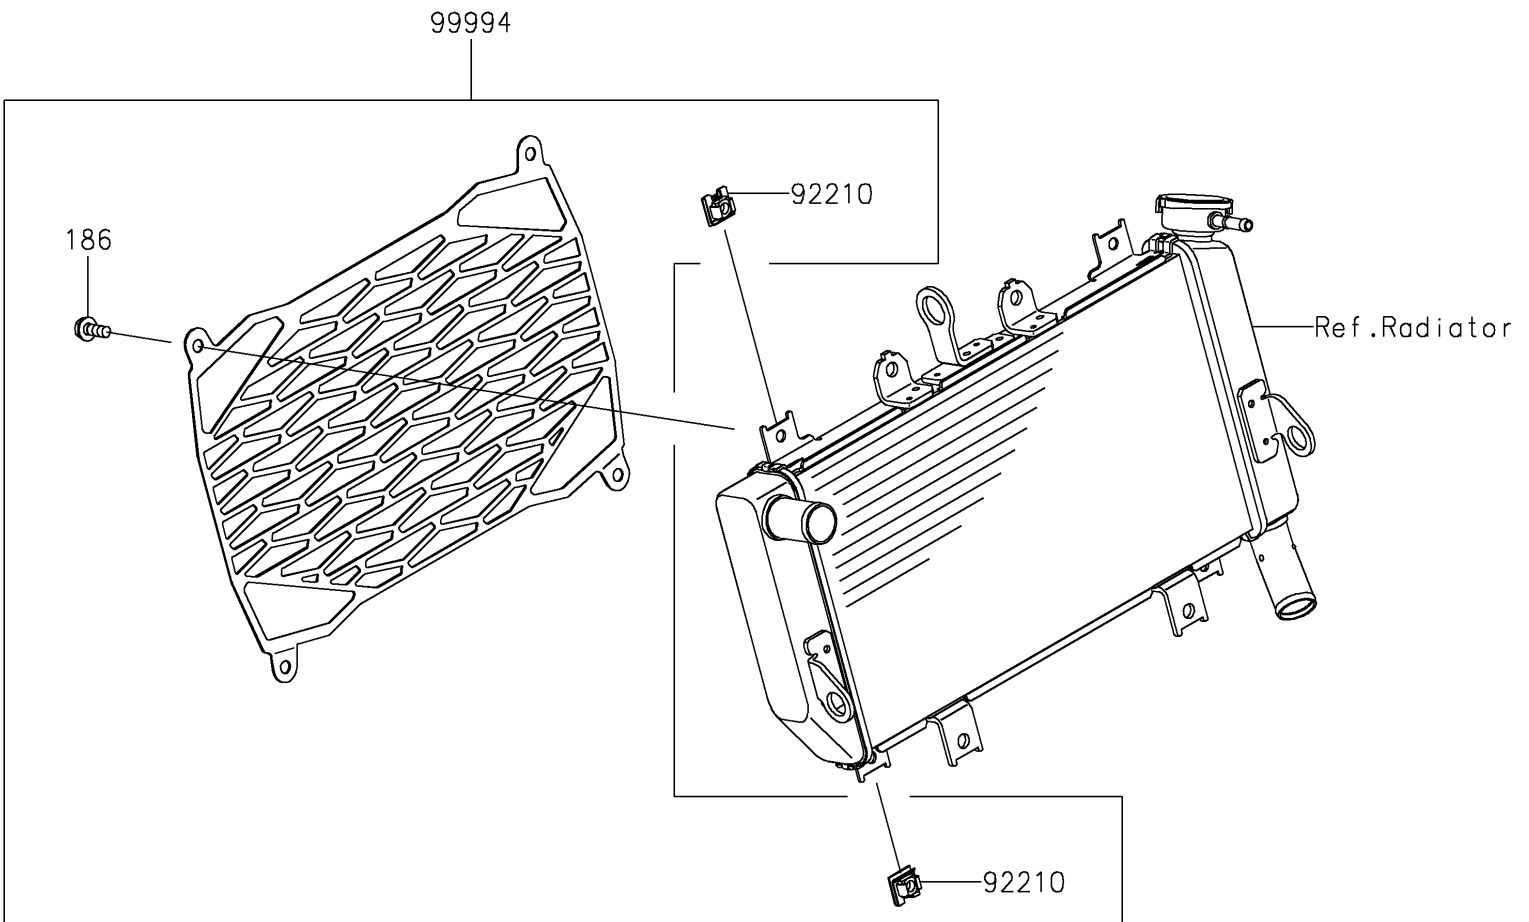

2024 Ninja 500 PARTS DIAGRAM

Accessory(Radiator Screen)

F2910

2024 Ninja 500 PARTS LIST

Accessory(Radiator Screen)

ITEM NAME	PART NUMBER	QUANTITY
NUT,CLIP,6MM (Ref # 92210)	92210-0867	4
KIT-ACCESSORY,RADIATOR SCREEN (Ref # 99994)	99994-1048	1
BOLT-UPSET-WP (Ref # 186)	186BA0616	4