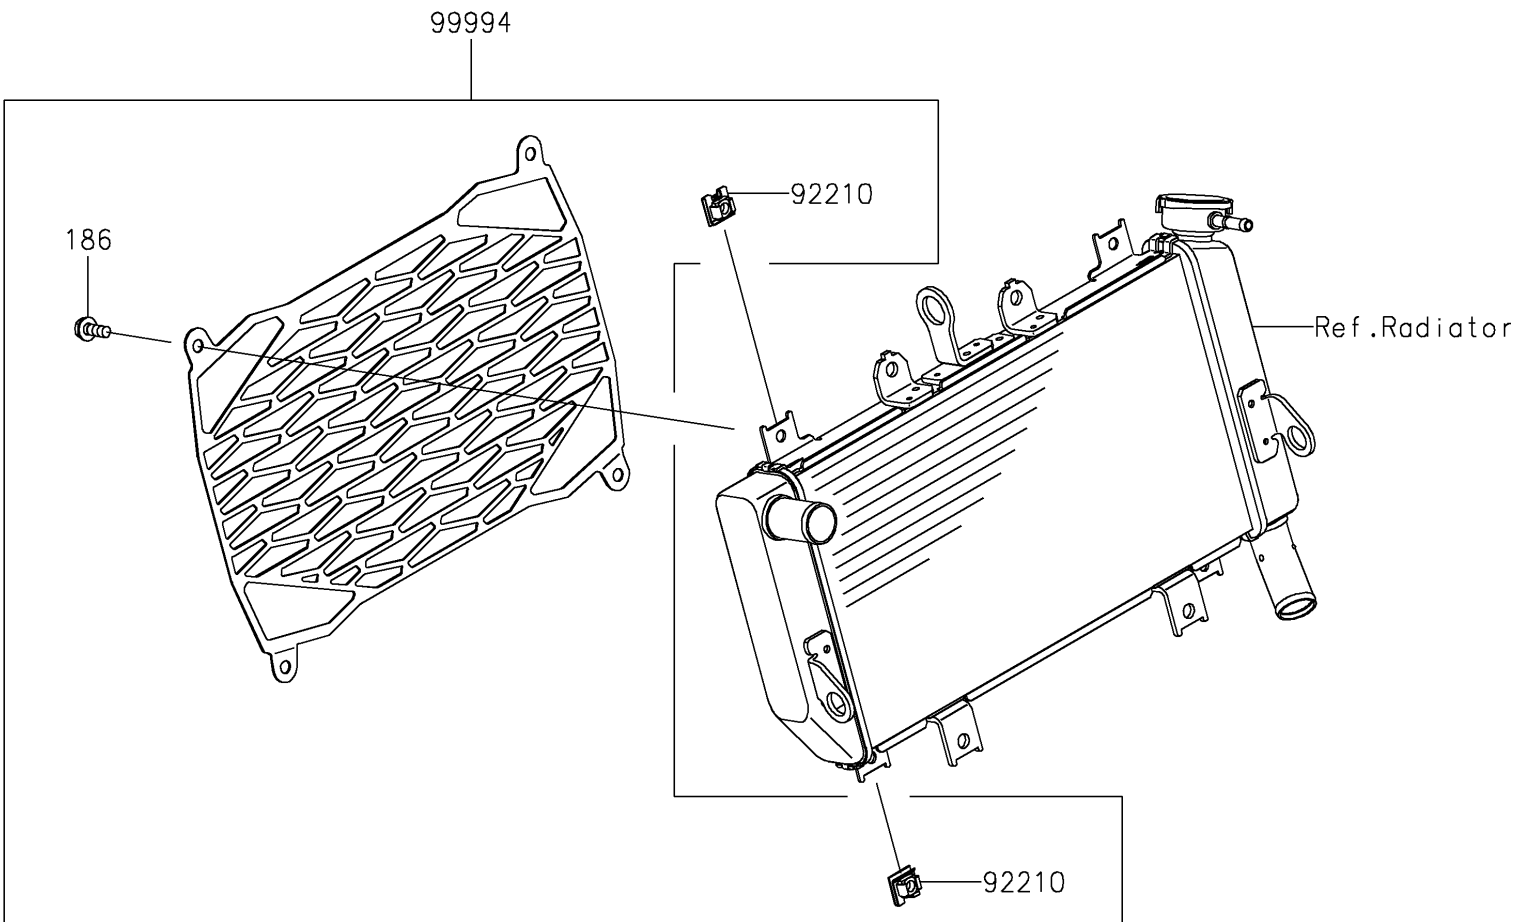

2025 NINJA[®] 500 KRT EDITION PARTS DIAGRAM

Accessory(Radiator Screen)

F2910

2025 NINJA® 500 KRT EDITION PARTS LIST

Accessory(Radiator Screen)

ITEM NAME	PART NUMBER	QUANTITY
NUT,CLIP,6MM (Ref # 92210)	92210-0867	4
KIT-ACCESSORY,RADIATOR SCREEN (Ref # 99994)	99994-1048	1
BOLT-UPSET-WP (Ref # 186)	186BA0616	4