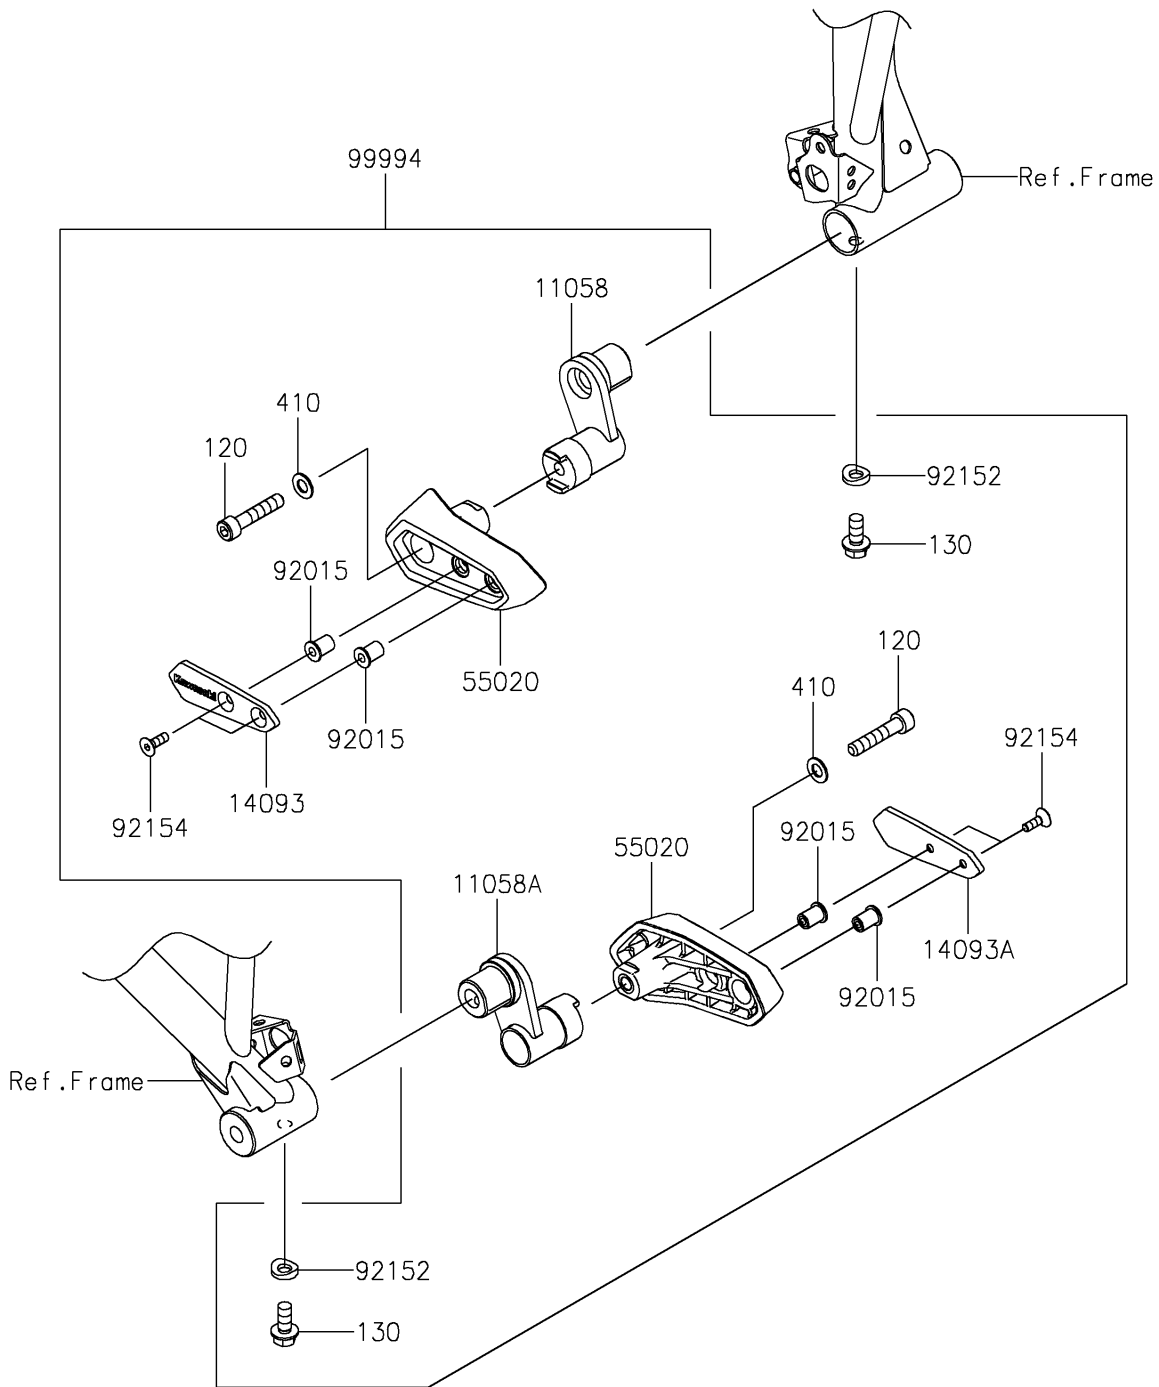

2024 Ninja 500 PARTS DIAGRAM

Accessory(Slider)

F2910A

2024 Ninja 500 PARTS LIST

Accessory(Slider)

ITEM NAME	PART NUMBER	QUANTITY
BRACKET,SLIDER,LH (Ref # 11058)	11058-1213	1
BRACKET,SLIDER,RH (Ref # 11058A)	11058-1214	1
COVER,SLIDER,LH (Ref # 14093)	14093-0971	1
COVER,SLIDER,RH (Ref # 14093A)	14093-0972	1
GUARD (Ref # 55020)	55020-2411	2
NUT,WELL,5MM (Ref # 92015)	92015-1757	4
COLLAR,8.3X16 (Ref # 92152)	92152-2423	2
BOLT,SOCKET,5X16 (Ref # 92154)	92154-4048	4
FRAME SLIDER (Ref # 99994)	99994-2006	1
BOLT-SOCKET,8X40 (Ref # 120)	120CA0840	2
BOLT-FLANGED,8X18 (Ref # 130)	130BB0818	2
WASHER-PLAIN-SMALL,8MM (Ref # 410)	410AA0800	2