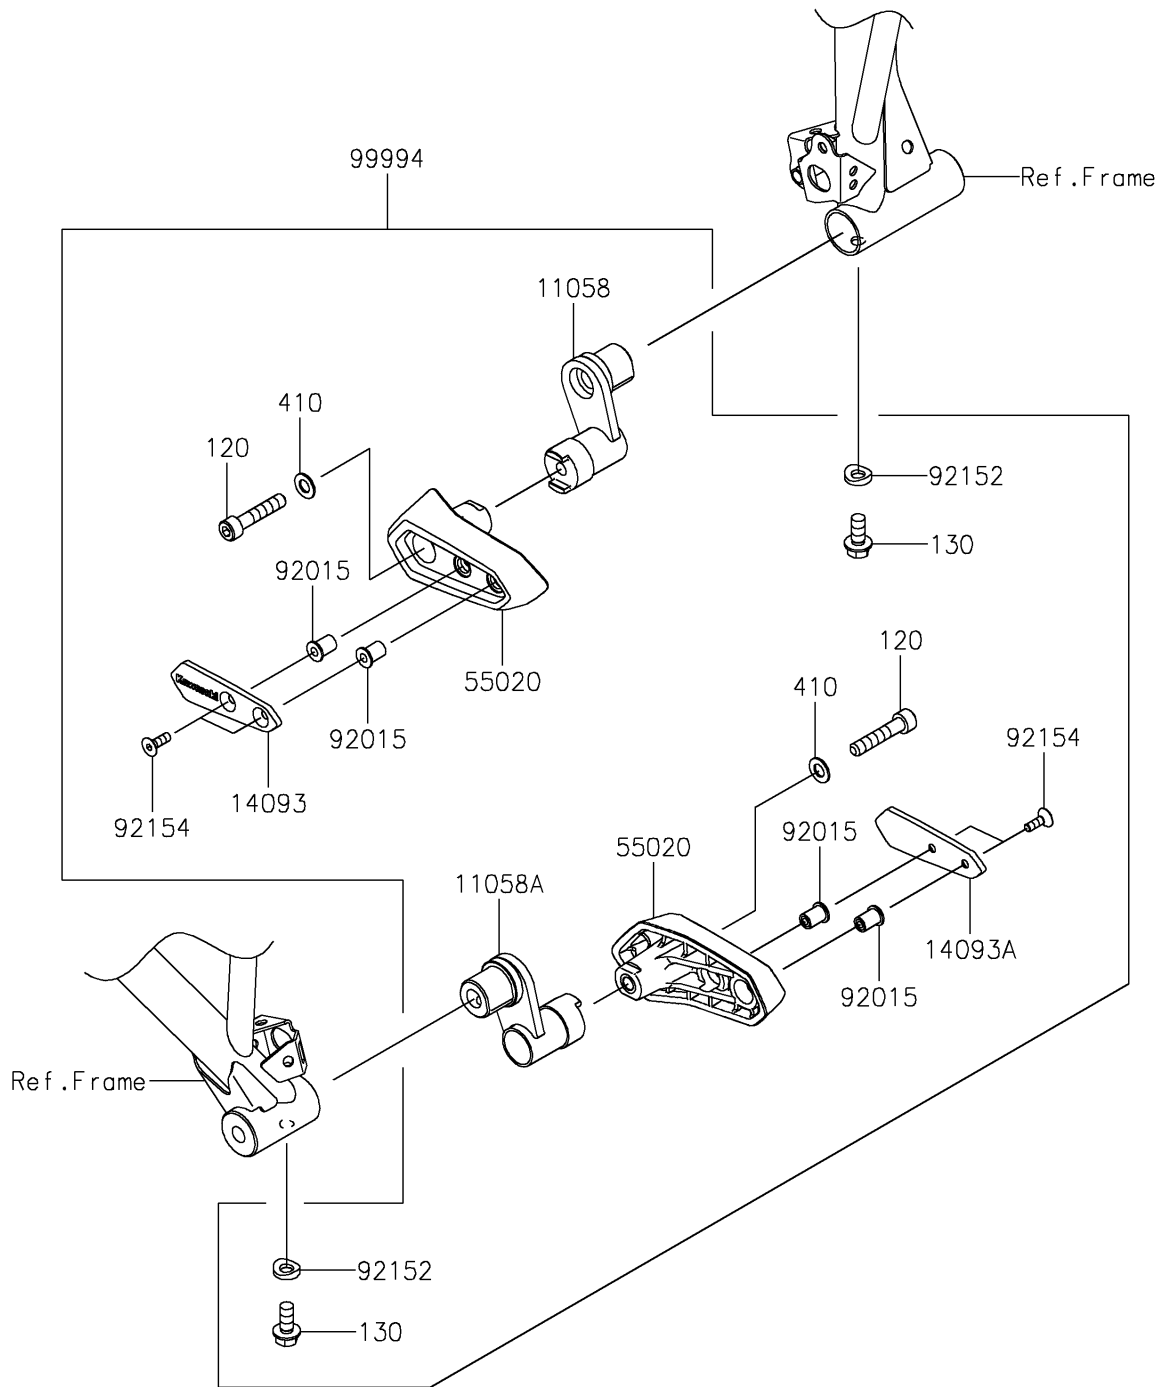

# 2024 Ninja 500 PARTS DIAGRAM

Accessory(Slider)

F2910A

## 2024 Ninja 500 PARTS LIST

### Accessory(Slider)

ITEM NAME	PART NUMBER	QUANTITY
BRACKET,SLIDER,LH (Ref # 11058)	11058-1213	1
BRACKET,SLIDER,RH (Ref # 11058A)	11058-1214	1
COVER,SLIDER,LH (Ref # 14093)	14093-0971	1
COVER,SLIDER,RH (Ref # 14093A)	14093-0972	1
GUARD (Ref # 55020)	55020-2411	2
NUT,WELL,5MM (Ref # 92015)	92015-1757	4
COLLAR,8.3X16 (Ref # 92152)	92152-2423	2
BOLT,SOCKET,5X16 (Ref # 92154)	92154-4048	4
FRAME SLIDER (Ref # 99994)	99994-2006	1
BOLT-SOCKET,8X40 (Ref # 120)	120CA0840	2
BOLT-FLANGED,8X18 (Ref # 130)	130BB0818	2
WASHER-PLAIN-SMALL,8MM (Ref # 410)	410AA0800	2