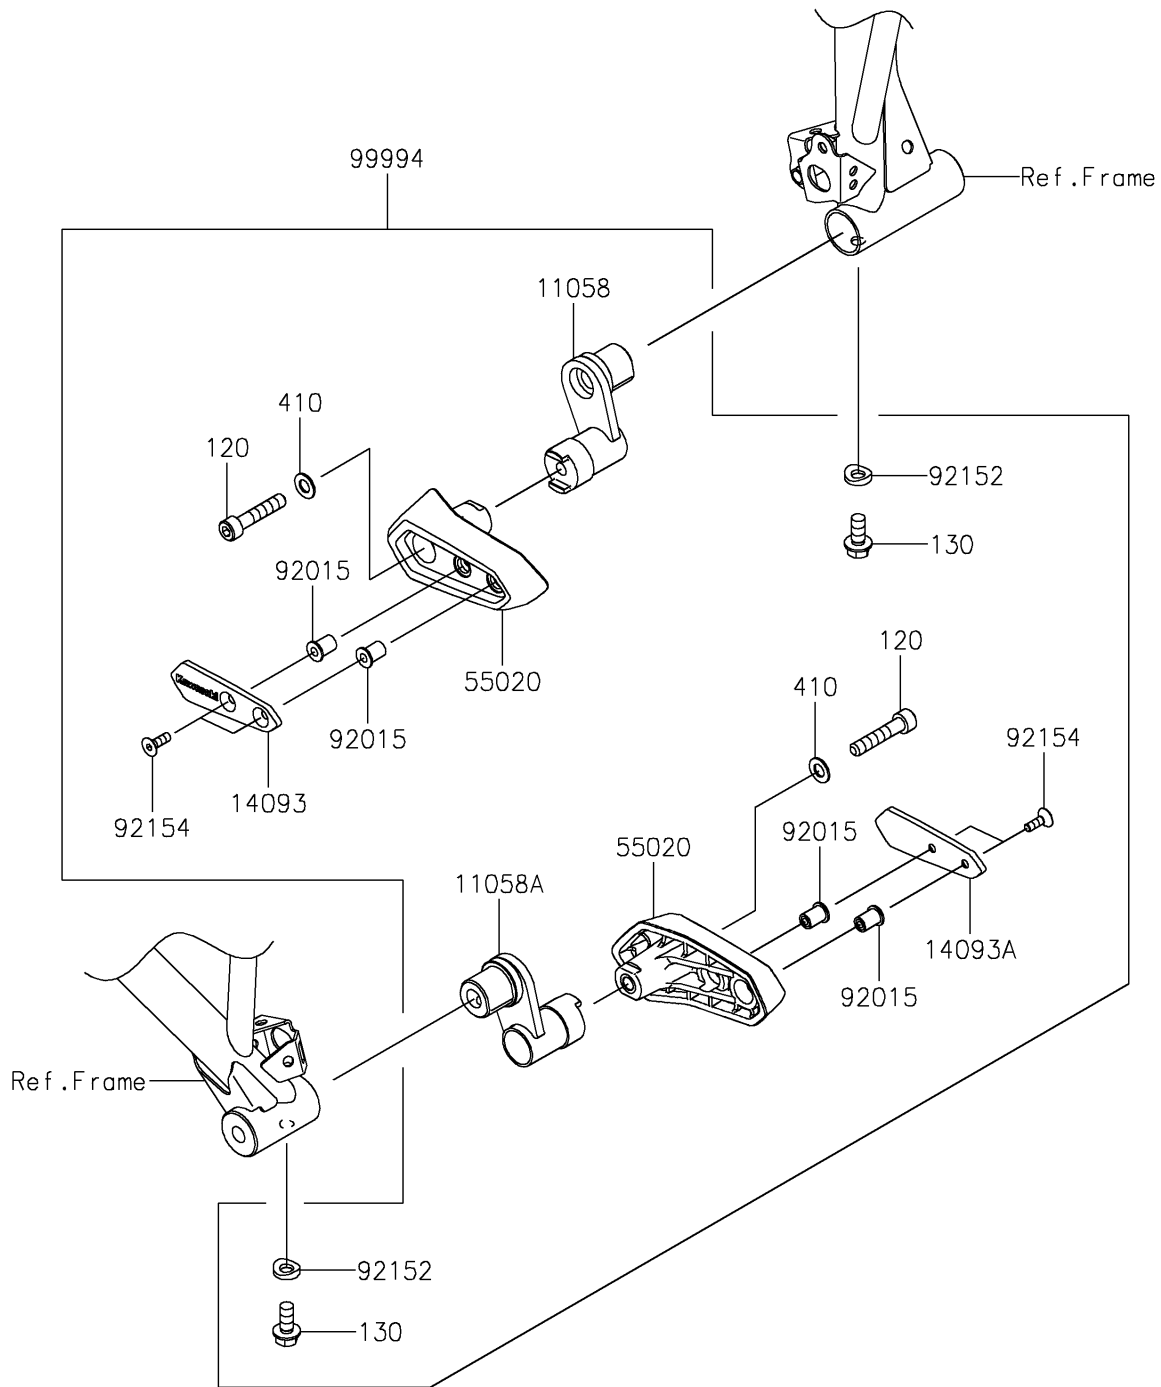

2025 NINJA® 500 KRT EDITION PARTS DIAGRAM

Accessory(Slider)

F2910A

2025 NINJA® 500 KRT EDITION PARTS LIST

Accessory(Slider)

ITEM NAME	PART NUMBER	QUANTITY
BRACKET,SLIDER,LH (Ref # 11058)	11058-1213	1
BRACKET,SLIDER,RH (Ref # 11058A)	11058-1214	1
COVER,SLIDER,LH (Ref # 14093)	14093-0971	1
COVER,SLIDER,RH (Ref # 14093A)	14093-0972	1
GUARD (Ref # 55020)	55020-2411	2
NUT,WELL,5MM (Ref # 92015)	92015-1757	4
COLLAR,8.3X16 (Ref # 92152)	92152-2423	2
BOLT,SOCKET,5X16 (Ref # 92154)	92154-4048	4
FRAME SLIDER (Ref # 99994)	99994-2006	1
BOLT-SOCKET,8X40 (Ref # 120)	120CA0840	2
BOLT-FLANGED,8X18 (Ref # 130)	130BB0818	2
WASHER-PLAIN-SMALL,8MM (Ref # 410)	410AA0800	2