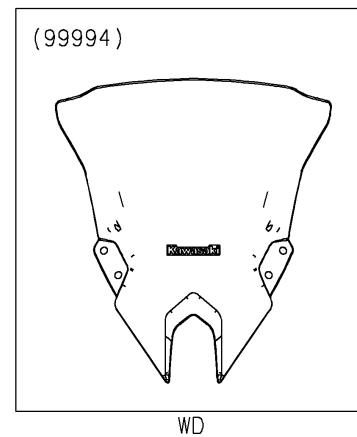

2024 Ninja 500 PARTS DIAGRAM

Accessory(Windshield)

F2910C

2024 Ninja 500 PARTS LIST

Accessory(Windshield)

ITEM NAME	PART NUMBER	QUANTITY
LONG-WINDSHIELD(CLEAR) (Ref # 99994)	99994-2008	1