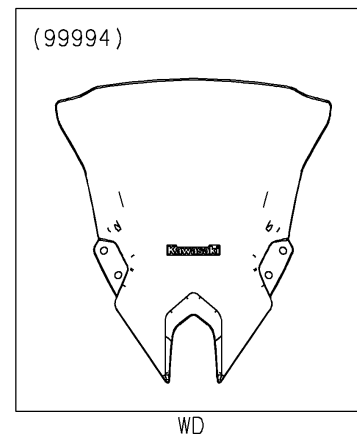

# 2025 Ninja 500 PARTS DIAGRAM

Accessory(Windshield)

F2910C

## 2025 Ninja 500 PARTS LIST

Accessory(Windshield)

ITEM NAME	PART NUMBER	QUANTITY
LONG-WINDSHIELD(CLEAR) (Ref # 99994)	99994-2008	1