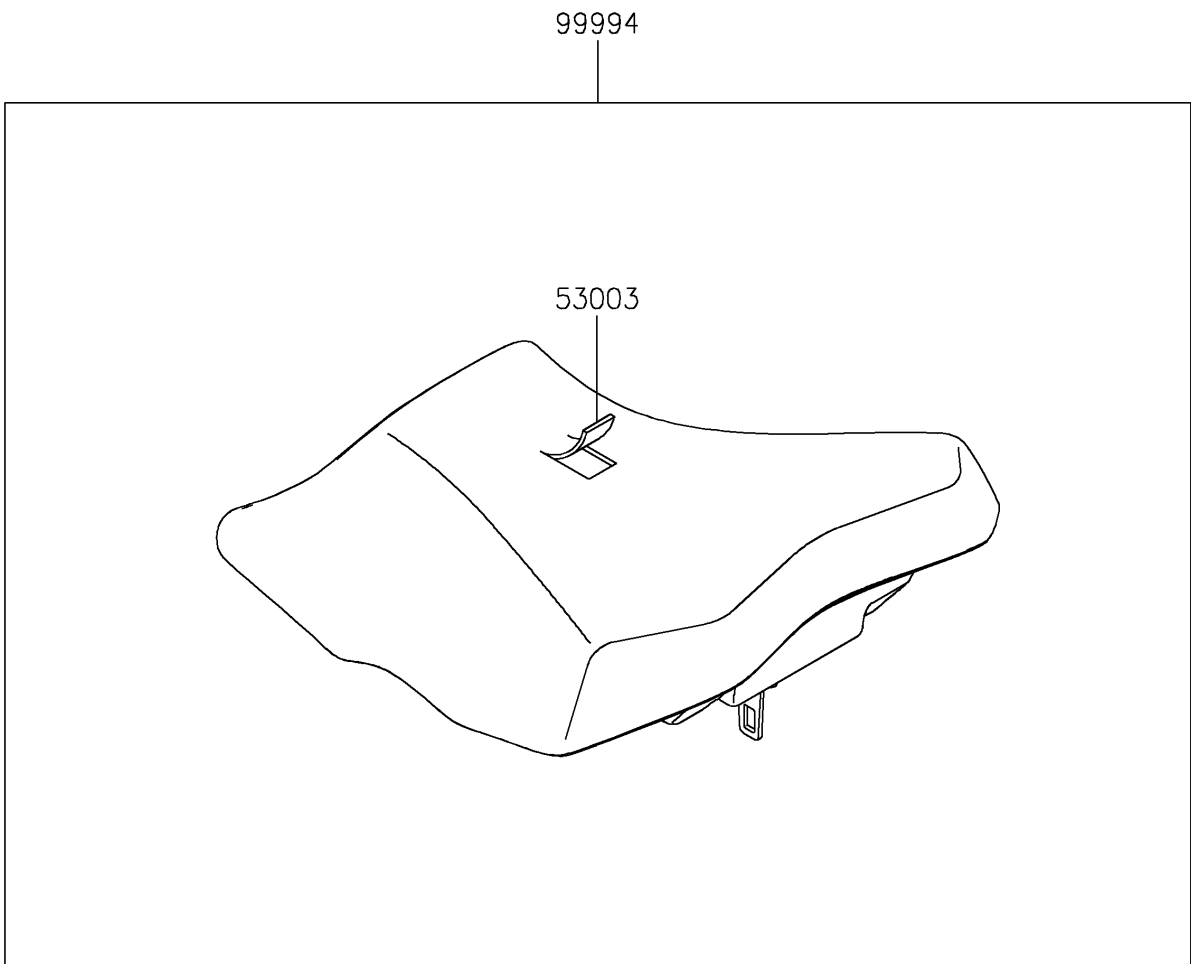

2024 Ninja 500 PARTS DIAGRAM

Accessory(High Seat)

F2910D

2024 Ninja 500 PARTS LIST

Accessory(High Seat)

ITEM NAME	PART NUMBER	QUANTITY
LEATHER,HIGH SEAT,BLACK (Ref # 53003)	53003-0684-MA	1
HIGH SEAT,FR,BLACK (Ref # 99994)	99994-2004-MA	1