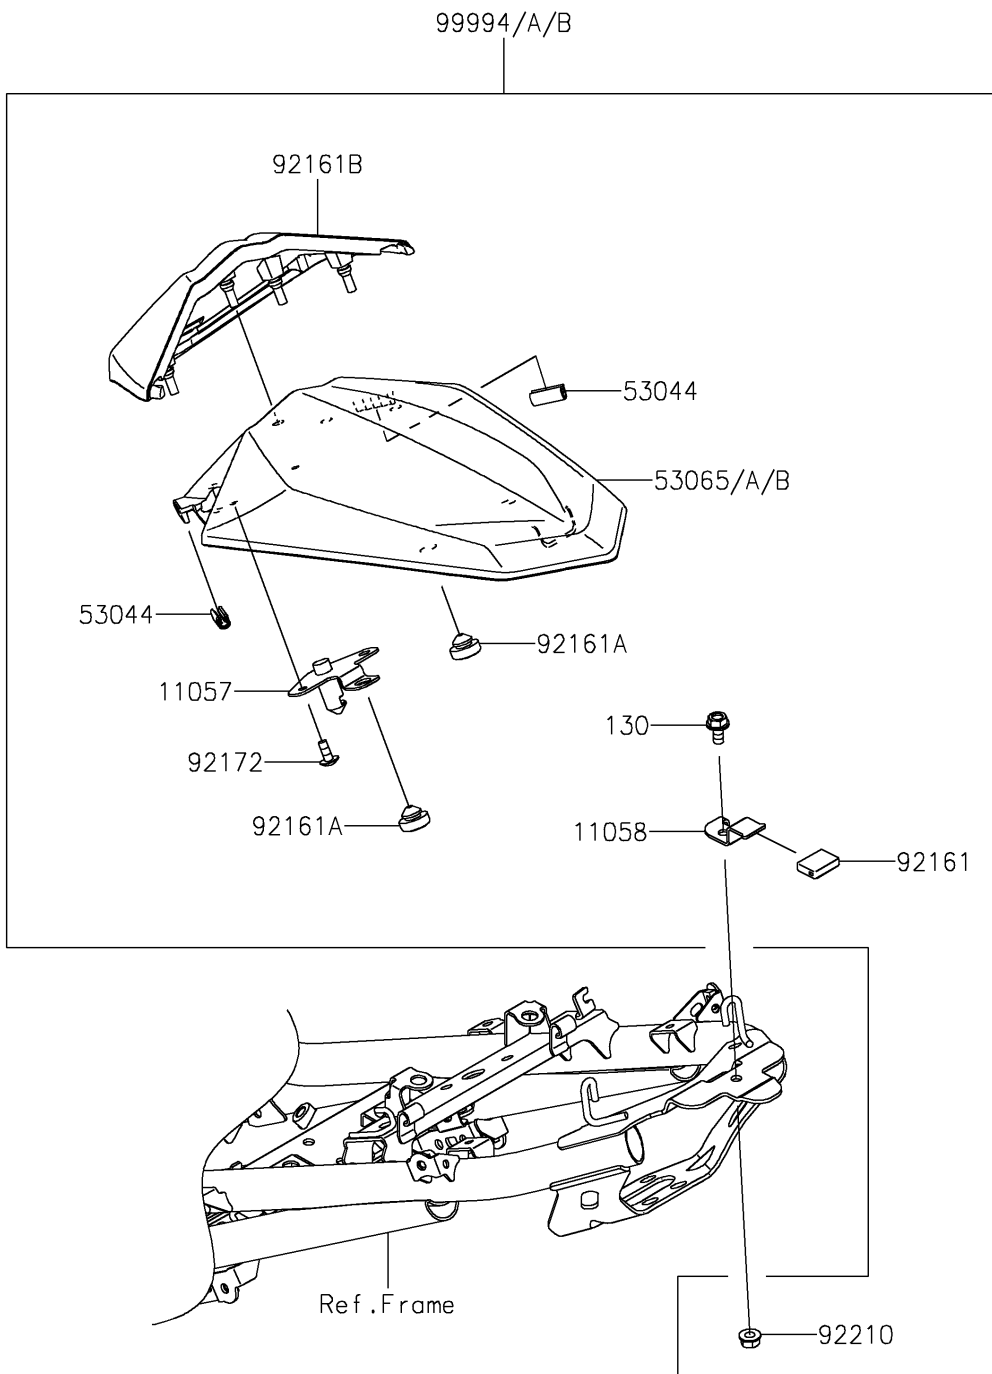

2024 Ninja 500 PARTS DIAGRAM

Accessory(Pillion Seat Cover)

F2910E

2024 Ninja 500 PARTS LIST

Accessory(Pillion Seat Cover)

ITEM NAME	PART NUMBER	QUANTITY
BRACKET,COVER FIX (Ref # 11057)	11057-1241	1
BRACKET,SEAT COVER (Ref # 11058)	11058-1212	1
TRIM,L=20 (Ref # 53044)	53044-0021	2
COVER SEAT,M.S.BLACK (Ref # 53065A)	53065-0080-660	1
DAMPER,15X21X5.5 (Ref # 92161)	92161-1472	1
DAMPER,9.5X18X6 (Ref # 92161A)	92161-1473	3
DAMPER,COVER SEAT (Ref # 92161B)	92161-2525	1
SCREW,5X12 (Ref # 92172)	92172-0821	2
NUT,FLANGED,6MM (Ref # 92210)	92210-0368	1
PILLION SEAT COVER,M.S.BLACK (Ref # 99994A)	99994-2003-660	1
BOLT-FLANGED,6X12 (Ref # 130)	130BA0612	1