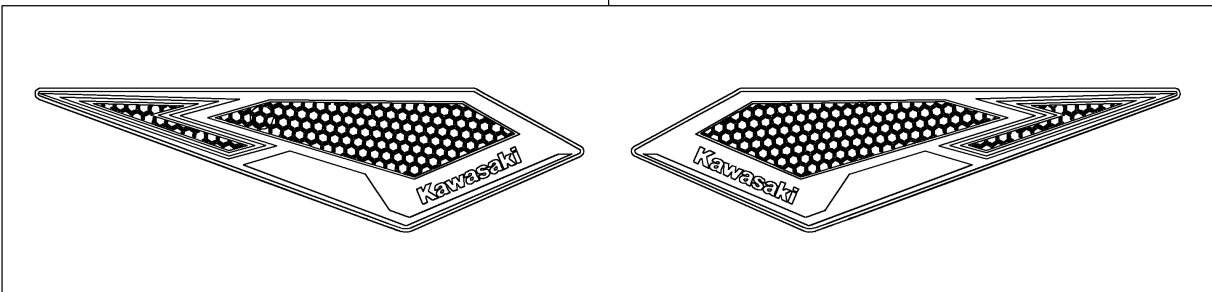

2024 Ninja 500 PARTS DIAGRAM

Accessory(Decals)

F2910G

99994/A

57001

(OPTION)

99994B

99994C

2024 Ninja 500 PARTS LIST

Accessory(Decals)

ITEM NAME	PART NUMBER	QUANTITY
RIM STRIPE APPLICATOR (Ref # 57001)	57001-1752	AR
WHEEL RIM TAPE, GREEN (Ref # 99994)	99994-0932	1
WHEEL RIM TAPE, SILVER (Ref # 99994A)	99994-0933	1
KNEE PAD (Ref # 99994B)	99994-1926	1
TANK PAD (Ref # 99994C)	99994-2223	1