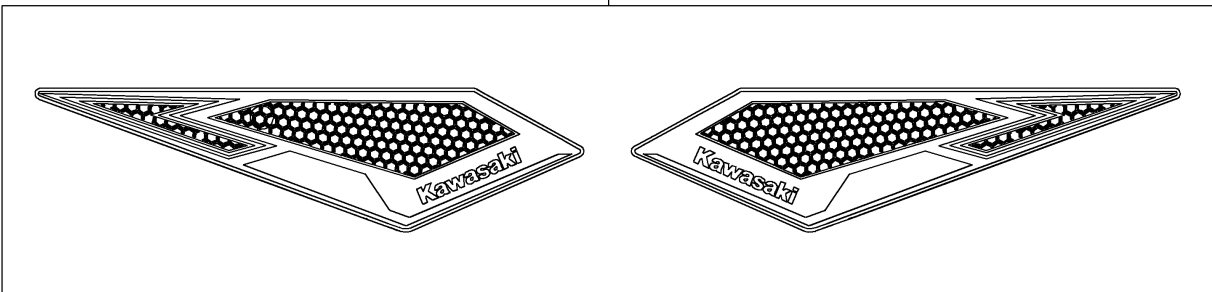

# 2024 Ninja 500 PARTS DIAGRAM

Accessory(Decals)

F2910G

99994/A

57001

(OPTION)

99994B

99994C

## 2024 Ninja 500 PARTS LIST

Accessory(Decals)

ITEM NAME	PART NUMBER	QUANTITY
RIM STRIPE APPLICATOR (Ref # 57001)	57001-1752	AR
WHEEL RIM TAPE, GREEN (Ref # 99994)	99994-0932	1
WHEEL RIM TAPE, SILVER (Ref # 99994A)	99994-0933	1
KNEE PAD (Ref # 99994B)	99994-1926	1
TANK PAD (Ref # 99994C)	99994-2223	1