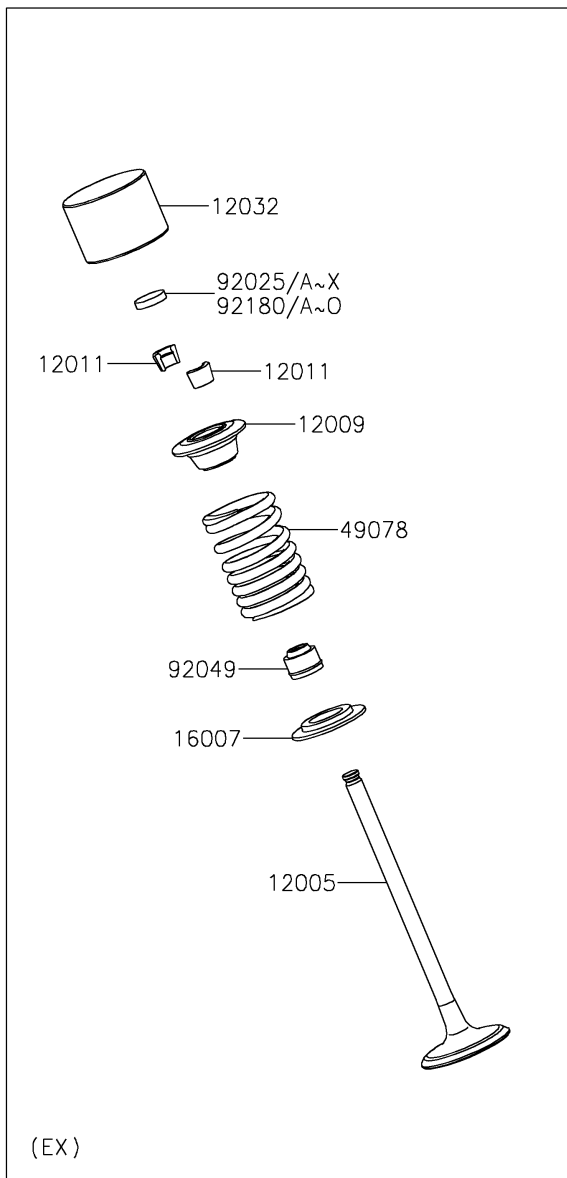

# 2023 Ninja ZX-14R ABS SE PARTS DIAGRAM

Valve(s)

E1210

## 2023 Ninja ZX-14R ABS SE PARTS LIST

Valve(s)

| ITEM NAME                           | PART NUMBER | QUANTITY |
|-------------------------------------|-------------|----------|
| SHIM,T=2.425 (Ref # 92025U)         | 92025-1982  | AR       |
| SHIM,T=2.475 (Ref # 92025V)         | 92025-1983  | AR       |
| SHIM,T=2.525 (Ref # 92025W)         | 92025-1984  | AR       |
| SHIM,T=2.575 (Ref # 92025X)         | 92025-1985  | AR       |
| SEAL-OIL,RVCI 5X8.7X8 (Ref # 92049) | 92049-1509  | 16       |
| SHIM,T=2.025 (Ref # 92180)          | 92180-0209  | AR       |
| SHIM,T=2.075 (Ref # 92180A)         | 92180-0210  | AR       |
| SHIM,T=2.125 (Ref # 92180B)         | 92180-0211  | AR       |
| SHIM,T=2.175 (Ref # 92180C)         | 92180-0212  | AR       |
| SHIM,T=2.225 (Ref # 92180D)         | 92180-0213  | AR       |
| SHIM,T=2.275 (Ref # 92180E)         | 92180-0214  | AR       |
| SHIM,T=2.325 (Ref # 92180F)         | 92180-0215  | AR       |
| SHIM,T=2.825 (Ref # 92180G)         | 92180-0216  | AR       |
| SHIM,T=2.875 (Ref # 92180H)         | 92180-0217  | AR       |
| SHIM,T=2.925 (Ref # 92180I)         | 92180-0218  | AR       |
| SHIM,T=2.975 (Ref # 92180J)         | 92180-0219  | AR       |
| SHIM,T=2.375 (Ref # 92180K)         | 92180-1058  | AR       |
| SHIM,T=2.625 (Ref # 92180L)         | 92180-1059  | AR       |
| SHIM,T=2.675 (Ref # 92180M)         | 92180-1194  | AR       |
| SHIM,T=2.725 (Ref # 92180N)         | 92180-1195  | AR       |
| SHIM,T=2.775 (Ref # 92180O)         | 92180-1196  | AR       |