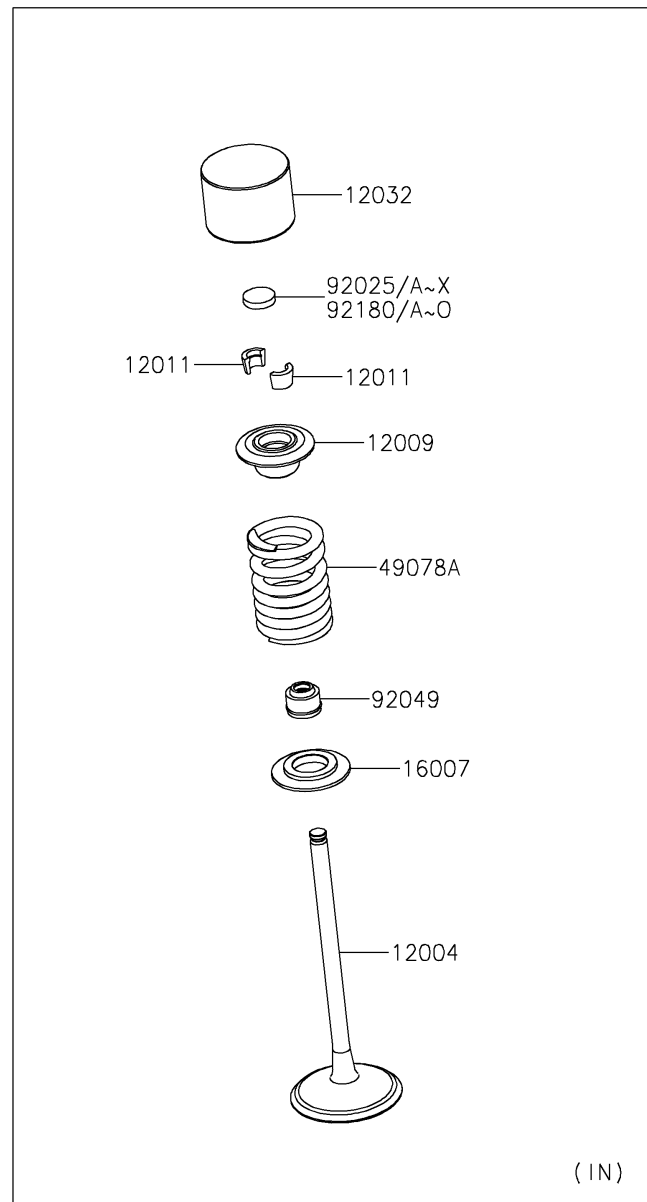

# 2023 Ninja ZX-14R ABS SE PARTS DIAGRAM

Valve(s)

E1210

## 2023 Ninja ZX-14R ABS SE PARTS LIST

Valve(s)

| ITEM NAME                           | PART NUMBER | QUANTITY |
|-------------------------------------|-------------|----------|
| SHIM,T=2.425 (Ref # 92025U)         | 92025-1982  | AR       |
| SHIM,T=2.475 (Ref # 92025V)         | 92025-1983  | AR       |
| SHIM,T=2.525 (Ref # 92025W)         | 92025-1984  | AR       |
| SHIM,T=2.575 (Ref # 92025X)         | 92025-1985  | AR       |
| SEAL-OIL,RVCI 5X8.7X8 (Ref # 92049) | 92049-1509  | 16       |
| SHIM,T=2.025 (Ref # 92180)          | 92180-0209  | AR       |
| SHIM,T=2.075 (Ref # 92180A)         | 92180-0210  | AR       |
| SHIM,T=2.125 (Ref # 92180B)         | 92180-0211  | AR       |
| SHIM,T=2.175 (Ref # 92180C)         | 92180-0212  | AR       |
| SHIM,T=2.225 (Ref # 92180D)         | 92180-0213  | AR       |
| SHIM,T=2.275 (Ref # 92180E)         | 92180-0214  | AR       |
| SHIM,T=2.325 (Ref # 92180F)         | 92180-0215  | AR       |
| SHIM,T=2.825 (Ref # 92180G)         | 92180-0216  | AR       |
| SHIM,T=2.875 (Ref # 92180H)         | 92180-0217  | AR       |
| SHIM,T=2.925 (Ref # 92180I)         | 92180-0218  | AR       |
| SHIM,T=2.975 (Ref # 92180J)         | 92180-0219  | AR       |
| SHIM,T=2.375 (Ref # 92180K)         | 92180-1058  | AR       |
| SHIM,T=2.625 (Ref # 92180L)         | 92180-1059  | AR       |
| SHIM,T=2.675 (Ref # 92180M)         | 92180-1194  | AR       |
| SHIM,T=2.725 (Ref # 92180N)         | 92180-1195  | AR       |
| SHIM,T=2.775 (Ref # 92180O)         | 92180-1196  | AR       |