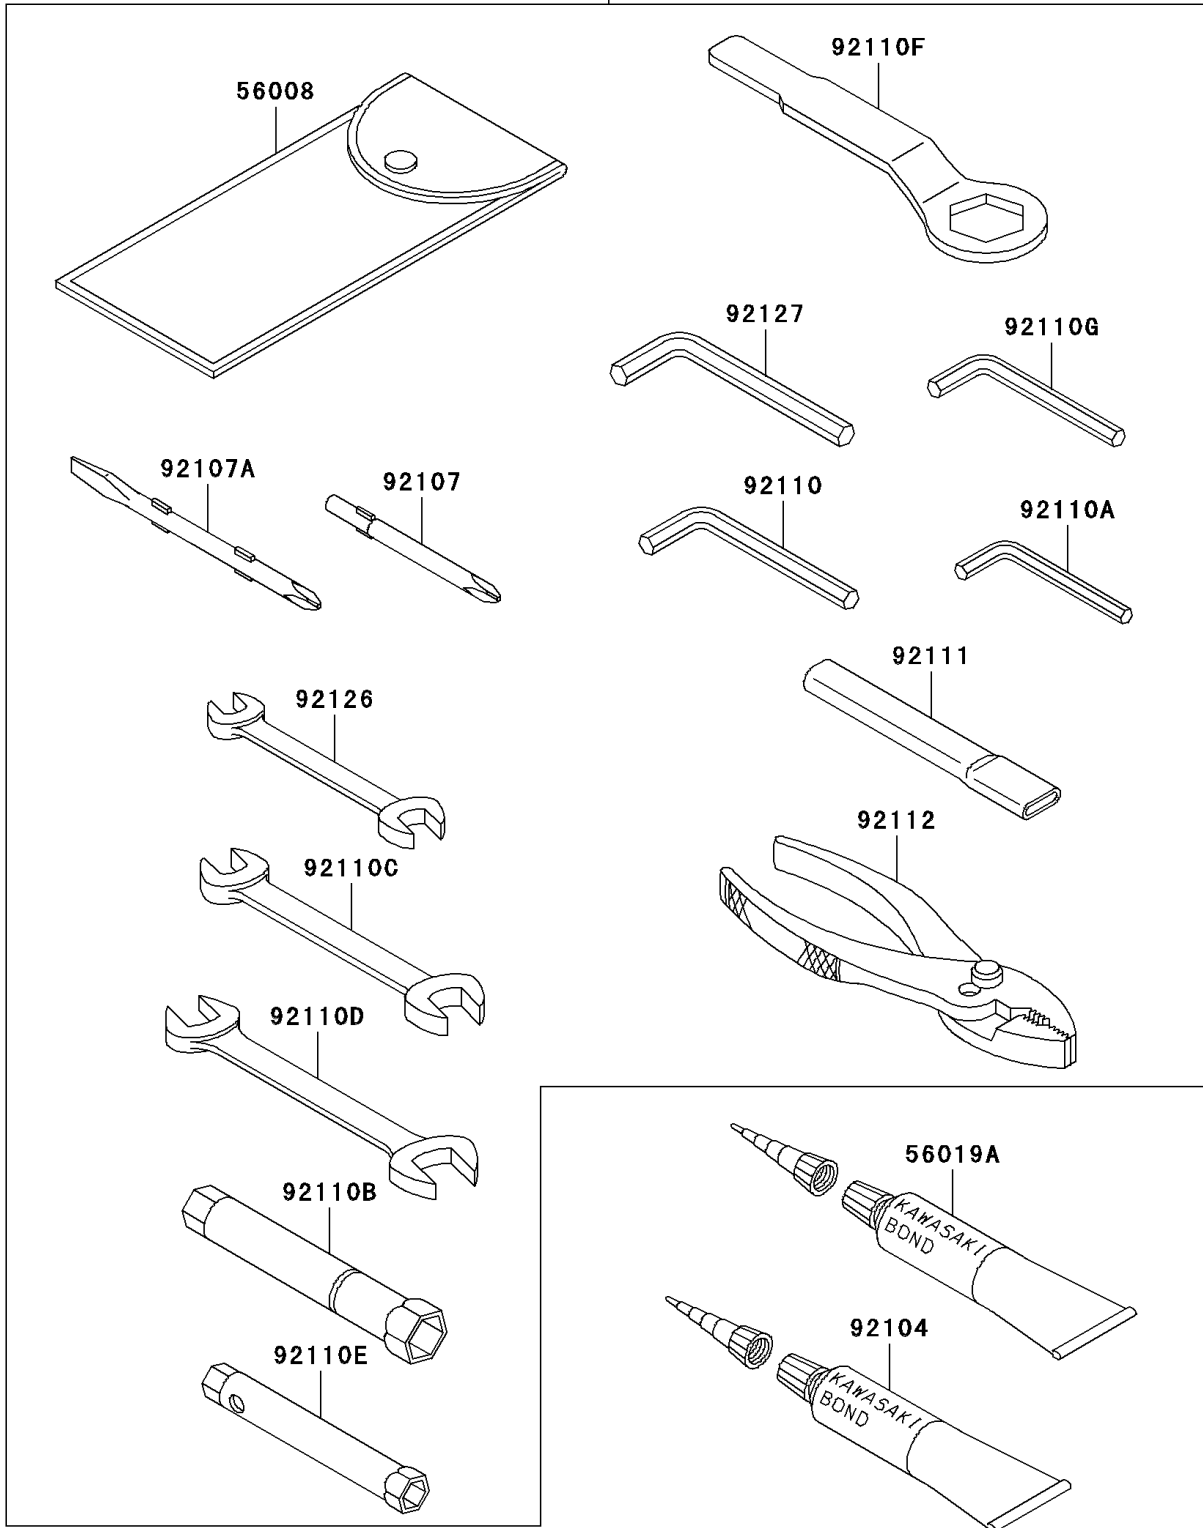

2004 Ninja® ZX™ -6RR PARTS DIAGRAM

Owner's Tools

56007

F2810

2004 Ninja® ZX™-6RR PARTS LIST

Owner's Tools

| ITEM NAME | PART NUMBER | QUANTITY |
|--|-------------|----------|
| TOOL-KIT (Ref # 56007) | 56007-1470 | 1 |
| BAG,TOOL (Ref # 56008) | 56008-1075 | 1 |
| THREE BOND TB1211,HT/RS,WHITE (Ref # 56019A) | 56019-120 | 1 |
| GASKET-LIQUID,SILVER TB1216 (Ref # 92104) | 92104-1063 | 1 |
| TOOL-DRIVER,#3PHILLIPS (Ref # 92107) | 92107-005 | 1 |
| TOOL-DRIVER,#2PHILLIPS&SLOT (Ref # 92107A) | 92107-1051 | 1 |
| TOOL-WRENCH,ALLEN,5MM (Ref # 92110) | 92110-1015 | 1 |
| TOOL-WRENCH,ALLEN,3MM (Ref # 92110A) | 92110-1140 | 1 |
| TOOL-WRENCH,BOX,16MM (Ref # 92110B) | 92110-1146 | 1 |
| TOOL-WRENCH,OPEN END,10X12 (Ref # 92110C) | 92110-1152 | 1 |
| TOOL-WRENCH,OPEN END,14X17 (Ref # 92110D) | 92110-1153 | 1 |
| TOOL-WRENCH,BOX,8&10MM (Ref # 92110E) | 92110-1160 | 1 |
| TOOL-WRENCH,BOX END,32MM (Ref # 92110F) | 92110-1161 | 1 |
| TOOL-WRENCH,ALLEN,4MM (Ref # 92110G) | 92110-3703 | 1 |
| TOOL-BAR,BOX END WRENCH (Ref # 92111) | 92111-1051 | 1 |
| TOOL-PLIERS (Ref # 92112) | 92112-1001 | 1 |
| TOOL-WRENCH,OPEN END,8X10 (Ref # 92126) | 92126-004 | 1 |
| TOOL-WRENCH,ALLEN,6MM (Ref # 92127) | 92127-003 | 1 |