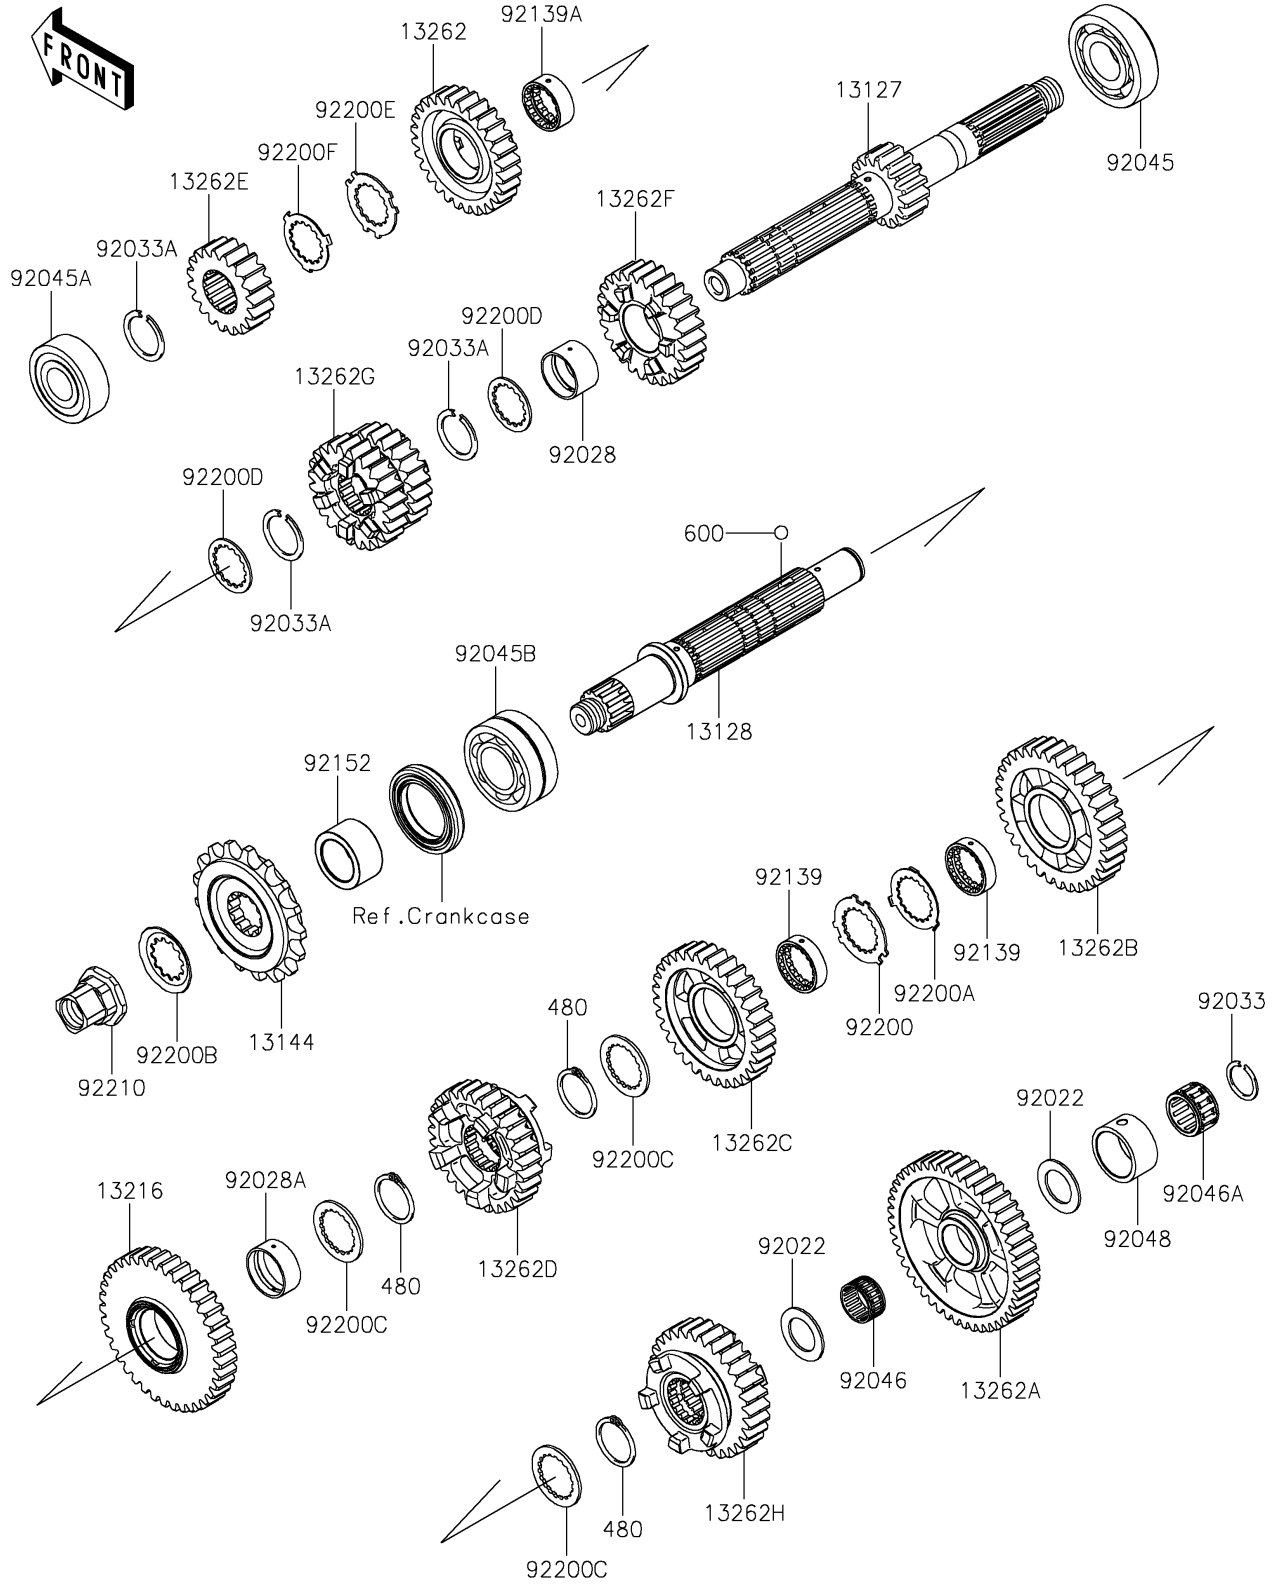

2023 NINJA® ZX™-14R ABS PARTS DIAGRAM

Transmission

E1361

2023 NINJA® ZX™ -14R ABS PARTS LIST

Transmission

ITEM NAME	PART NUMBER	QUANTITY
SHAFT-TRANSMISSION INPUT,18T (Ref # 13127)	13127-0697	1
SHAFT-TRANSMISSION OUTPUT (Ref # 13128)	13128-0683	1
SPROCKET-OUTPUT,17T (Ref # 13144)	13144-0040	1
GEAR-COMP,OUTPUT 2ND,37T (Ref # 13216)	13216-0881	1
GEAR,INPUT TOP,28T (Ref # 13262)	13262-0925	1
GEAR,OUTPUT LOW,47T (Ref # 13262A)	13262-0941	1
GEAR,OUTPUT 3RD,34T (Ref # 13262B)	13262-0943	1
GEAR,OUTPUT 4TH,32T (Ref # 13262C)	13262-0944	1
GEAR,OUTPUT TOP,29T (Ref # 13262D)	13262-0945	1
GEAR,INPUT 2ND,19T (Ref # 13262E)	13262-0946	1
GEAR,INPUT 5TH,26T (Ref # 13262F)	13262-0948	1
GEAR,INPUT 3RD&4TH,22T&24T (Ref # 13262G)	13262-1516	1
GEAR,OUTPUT 5TH,30T (Ref # 13262H)	13262-1517	1
WASHER,22.3X35X1.6 (Ref # 92022)	92022-212	2
BUSHING (Ref # 92028)	92028-1935	1
BUSHING (Ref # 92028A)	92028-1937	1
RING-SNAP,20X25.5X1.2 (Ref # 92033)	92033-025	1
RING-SNAP,T=1.5 (Ref # 92033A)	92033-1249	3
BEARING-BALL,830045-5SH2 (Ref # 92045)	92045-0047	1
BEARING-BALL,DG2152RDDSH2 (Ref # 92045A)	92045-0048	1
BEARING-BALL,DAC2857NSSH6CS9 (Ref # 92045B)	92045-0049	1
BEARING-NEEDLE,K22X26X13 (Ref # 92046)	92046-0018	1
BEARING-NEEDLE (Ref # 92046A)	92046-0609	1
RACE (Ref # 92048)	92048-0004	1
BUSHING (Ref # 92139)	92139-0255	2
BUSHING,INPUT 6TH,GEAR (Ref # 92139A)	92139-0256	1
COLLAR,27.5X38X19.7 (Ref # 92152)	92152-1786	1
WASHER,27.5X43X1.5 (Ref # 92200)	92200-0255	1
WASHER,27.5X39.7X1.0 (Ref # 92200A)	92200-0256	1

2023 NINJA® ZX™ -14R ABS PARTS LIST

Transmission

ITEM NAME	PART NUMBER	QUANTITY
WASHER,23.9X45X1.0 (Ref # 92200B)	92200-0260	1
WASHER,TOOTHED,28X40X2 (Ref # 92200C)	92200-1277	3
WASHER,25.5X35.5X1.5 (Ref # 92200D)	92200-1340	2
WASHER,25.8X40.5X1.5 (Ref # 92200E)	92200-1522	1
WASHER,25.2X37.0X1.0 (Ref # 92200F)	92200-1523	1
NUT,20X1.5 (Ref # 92210)	92210-0237	1
CIRCLIP (Ref # 480)	480J2900	3
BALL-STEEL,5/32 (Ref # 600)	600A0500	3