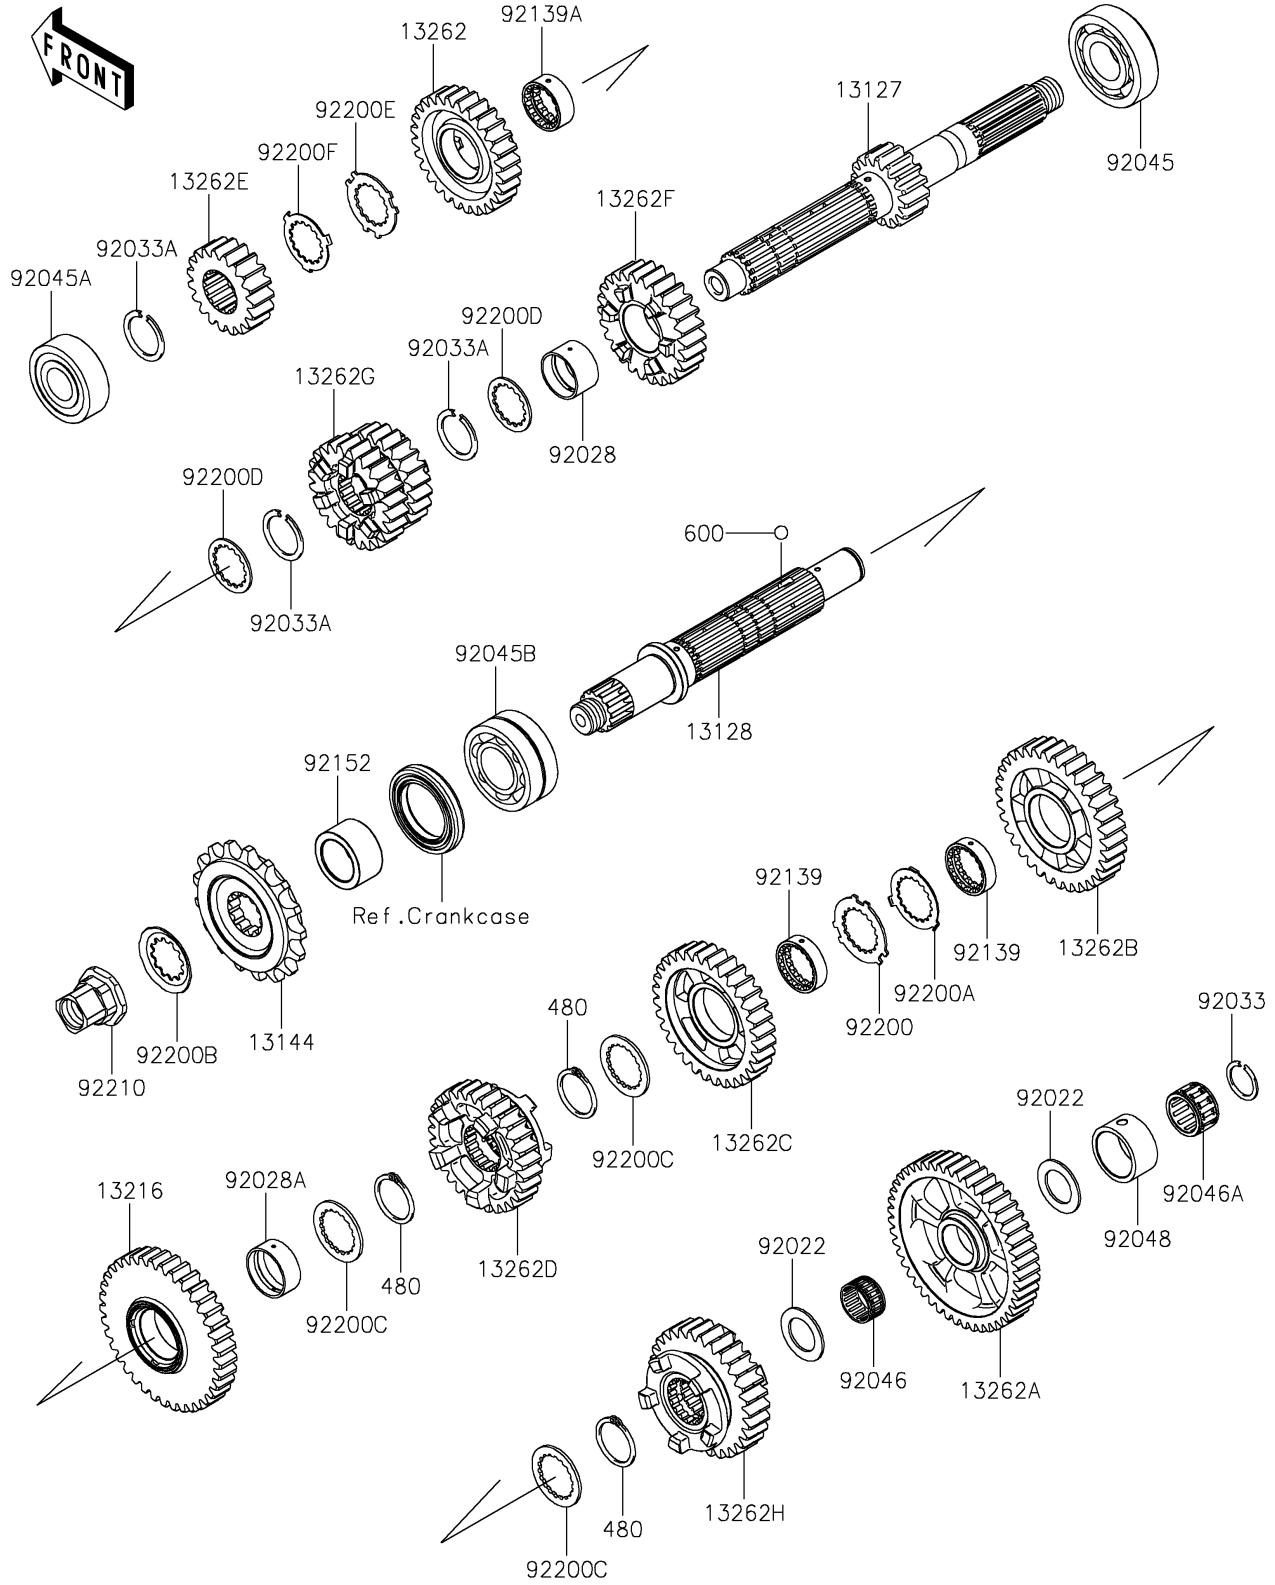

# 2023 Ninja ZX-14R ABS SE PARTS DIAGRAM

## Transmission

E1361

### Transmission

ITEM NAME	PART NUMBER	QUANTITY
SHAFT-TRANSMISSION INPUT,18T (Ref # 13127)	13127-0697	1
SHAFT-TRANSMISSION OUTPUT (Ref # 13128)	13128-0683	1
SPROCKET-OUTPUT,17T (Ref # 13144)	13144-0040	1
GEAR-COMP,OUTPUT 2ND,37T (Ref # 13216)	13216-0881	1
GEAR,INPUT TOP,28T (Ref # 13262)	13262-0925	1
GEAR,OUTPUT LOW,47T (Ref # 13262A)	13262-0941	1
GEAR,OUTPUT 3RD,34T (Ref # 13262B)	13262-0943	1
GEAR,OUTPUT 4TH,32T (Ref # 13262C)	13262-0944	1
GEAR,OUTPUT TOP,29T (Ref # 13262D)	13262-0945	1
GEAR,INPUT 2ND,19T (Ref # 13262E)	13262-0946	1
GEAR,INPUT 5TH,26T (Ref # 13262F)	13262-0948	1
GEAR,INPUT 3RD&4TH,22T&24T (Ref # 13262G)	13262-1516	1
GEAR,OUTPUT 5TH,30T (Ref # 13262H)	13262-1517	1
WASHER,22.3X35X1.6 (Ref # 92022)	92022-212	2
BUSHING (Ref # 92028)	92028-1935	1
BUSHING (Ref # 92028A)	92028-1937	1
RING-SNAP,20X25.5X1.2 (Ref # 92033)	92033-025	1
RING-SNAP,T=1.5 (Ref # 92033A)	92033-1249	3
BEARING-BALL,830045-5SH2 (Ref # 92045)	92045-0047	1
BEARING-BALL,DG2152RDDSH2 (Ref # 92045A)	92045-0048	1
BEARING-BALL,DAC2857NSSH6CS9 (Ref # 92045B)	92045-0049	1
BEARING-NEEDLE,K22X26X13 (Ref # 92046)	92046-0018	1
BEARING-NEEDLE (Ref # 92046A)	92046-0609	1
RACE (Ref # 92048)	92048-0004	1
BUSHING (Ref # 92139)	92139-0255	2
BUSHING,INPUT 6TH,GEAR (Ref # 92139A)	92139-0256	1
COLLAR,27.5X38X19.7 (Ref # 92152)	92152-1786	1
WASHER,27.5X43X1.5 (Ref # 92200)	92200-0255	1
WASHER,27.5X39.7X1.0 (Ref # 92200A)	92200-0256	1

### Transmission

ITEM NAME	PART NUMBER	QUANTITY
WASHER,23.9X45X1.0 (Ref # 92200B)	92200-0260	1
WASHER,TOOTHED,28X40X2 (Ref # 92200C)	92200-1277	3
WASHER,25.5X35.5X1.5 (Ref # 92200D)	92200-1340	2
WASHER,25.8X40.5X1.5 (Ref # 92200E)	92200-1522	1
WASHER,25.2X37.0X1.0 (Ref # 92200F)	92200-1523	1
NUT,20X1.5 (Ref # 92210)	92210-0237	1
CIRCLIP (Ref # 480)	480J2900	3
BALL-STEEL,5/32 (Ref # 600)	600A0500	3