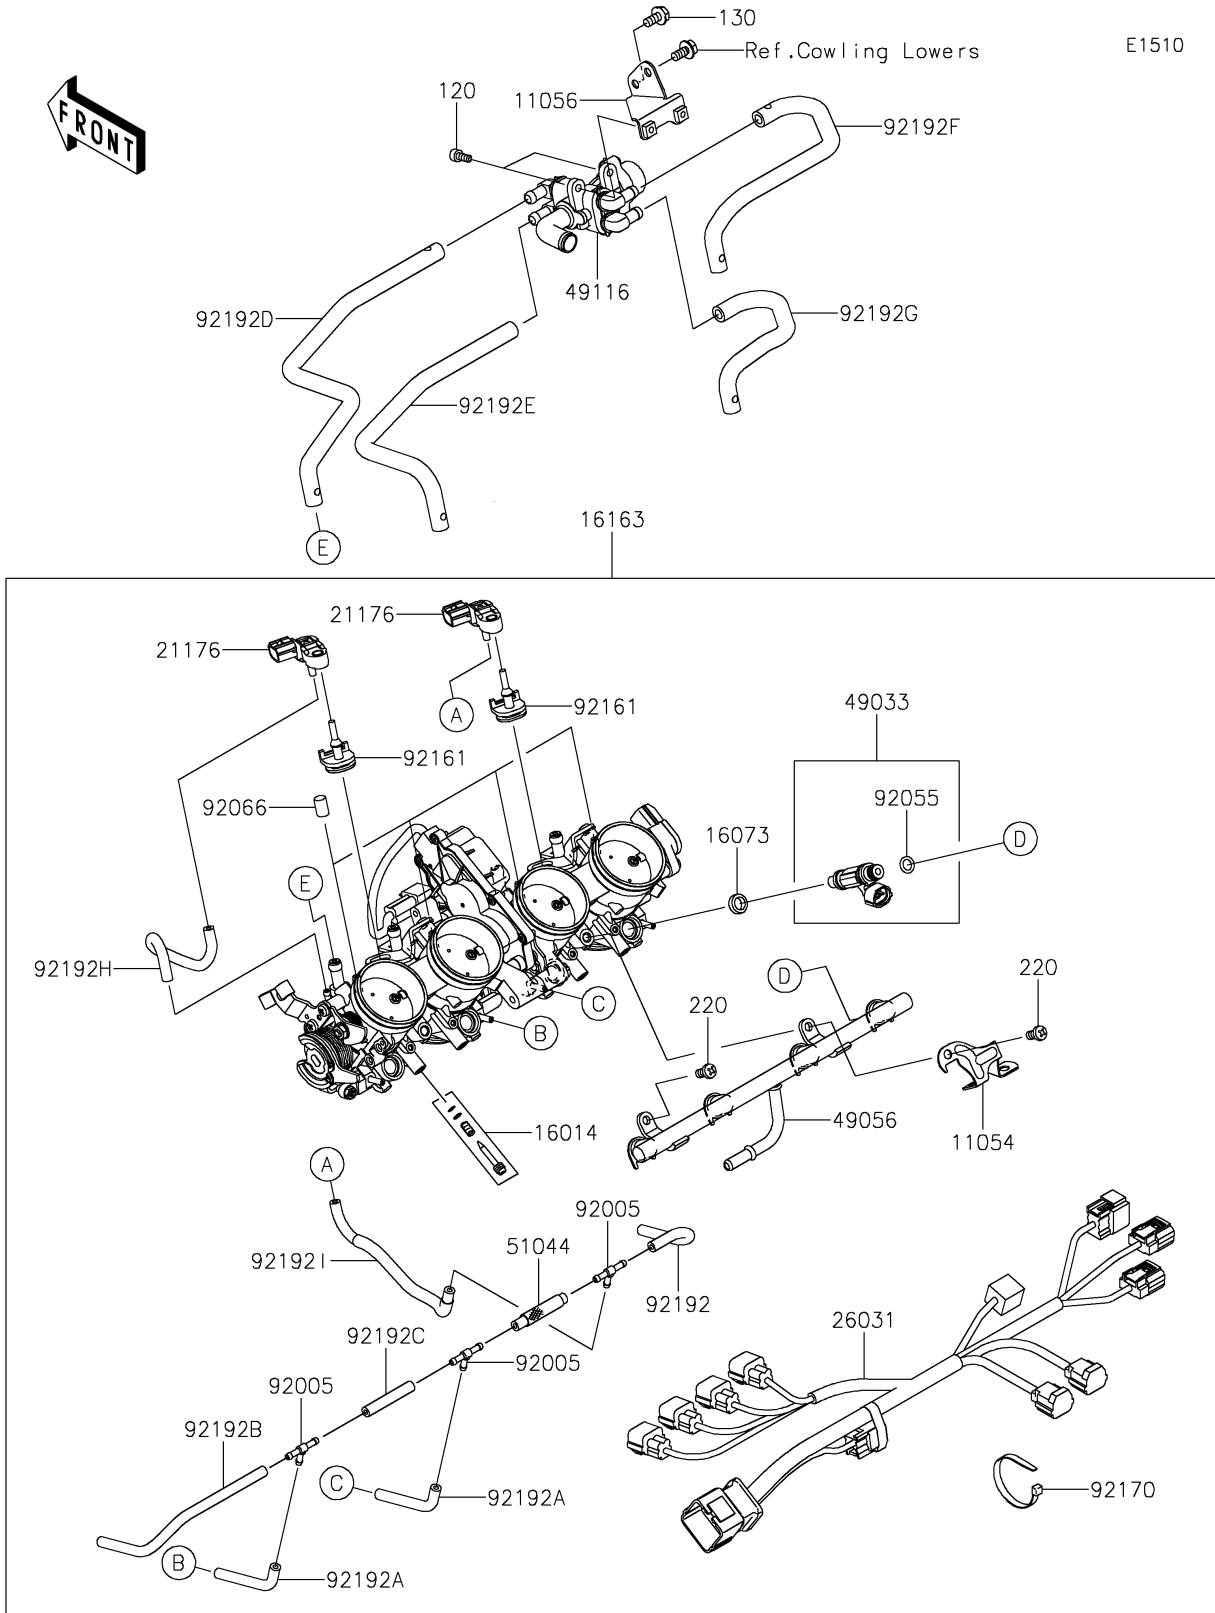

# 2023 Ninja ZX-14R ABS SE PARTS DIAGRAM

Throttle

## 2023 Ninja ZX-14R ABS SE PARTS LIST

### Throttle

ITEM NAME	PART NUMBER	QUANTITY
BRACKET (Ref # 11054)	11054-0554	1
BRACKET,ISCV (Ref # 11056)	11056-1175	1
SCREW-PILOT AIR (Ref # 16014)	16014-0005	4
INSULATOR,INJECTER (Ref # 16073)	16073-1123	4
THROTTLE-ASSY (Ref # 16163)	16163-0780	1
SENSOR,PRESSURE (Ref # 21176)	21176-0111	2
HARNESS (Ref # 26031)	26031-1425	1
NOZZLE-INJECTION (Ref # 49033)	49033-0557	4
PIPE-INJECTION (Ref # 49056)	49056-0017	1
VALVE-ASSY,ISC (Ref # 49116)	49116-0706	1
TUBE-ASSY (Ref # 51044)	51044-0727	1
FITTING (Ref # 92005)	92005-1380	3
RING-O,INJECTION NOZZLE (Ref # 92055)	92055-1622	4
PLUG,FITTING (Ref # 92066)	92066-1549	4
DAMPER (Ref # 92161)	92161-0673	2
CLAMP (Ref # 92170)	92170-3749	6
TUBE,3.2X7.4X115 (Ref # 92192)	92192-0131	1
TUBE,3.2X7.4X60 (Ref # 92192A)	92192-0576	2
TUBE,3.2X7.4X175 (Ref # 92192B)	92192-0577	1
TUBE,3.2X7.4X50 (Ref # 92192C)	92192-0578	1
TUBE,THROTTLE #1-ISCV (Ref # 92192D)	92192-1009	1
TUBE,THROTTLE #2-ISCV (Ref # 92192E)	92192-1010	1
TUBE,THROTTLE #3-ISCV (Ref # 92192F)	92192-1011	1
TUBE,THROTTLE #4-ISCV (Ref # 92192G)	92192-1012	1
TUBE,BODY LH-SENSOR (Ref # 92192H)	92192-1088	1
TUBE,FITTING-SENSOR (Ref # 92192I)	92192-1089	1
BOLT-SOCKET,5X12 (Ref # 120)	120CA0512	2
BOLT-FLANGED,6X12 (Ref # 130)	130BA0612	1
SCREW-PAN-CROS,6X12 (Ref # 220)	220AA0612	2