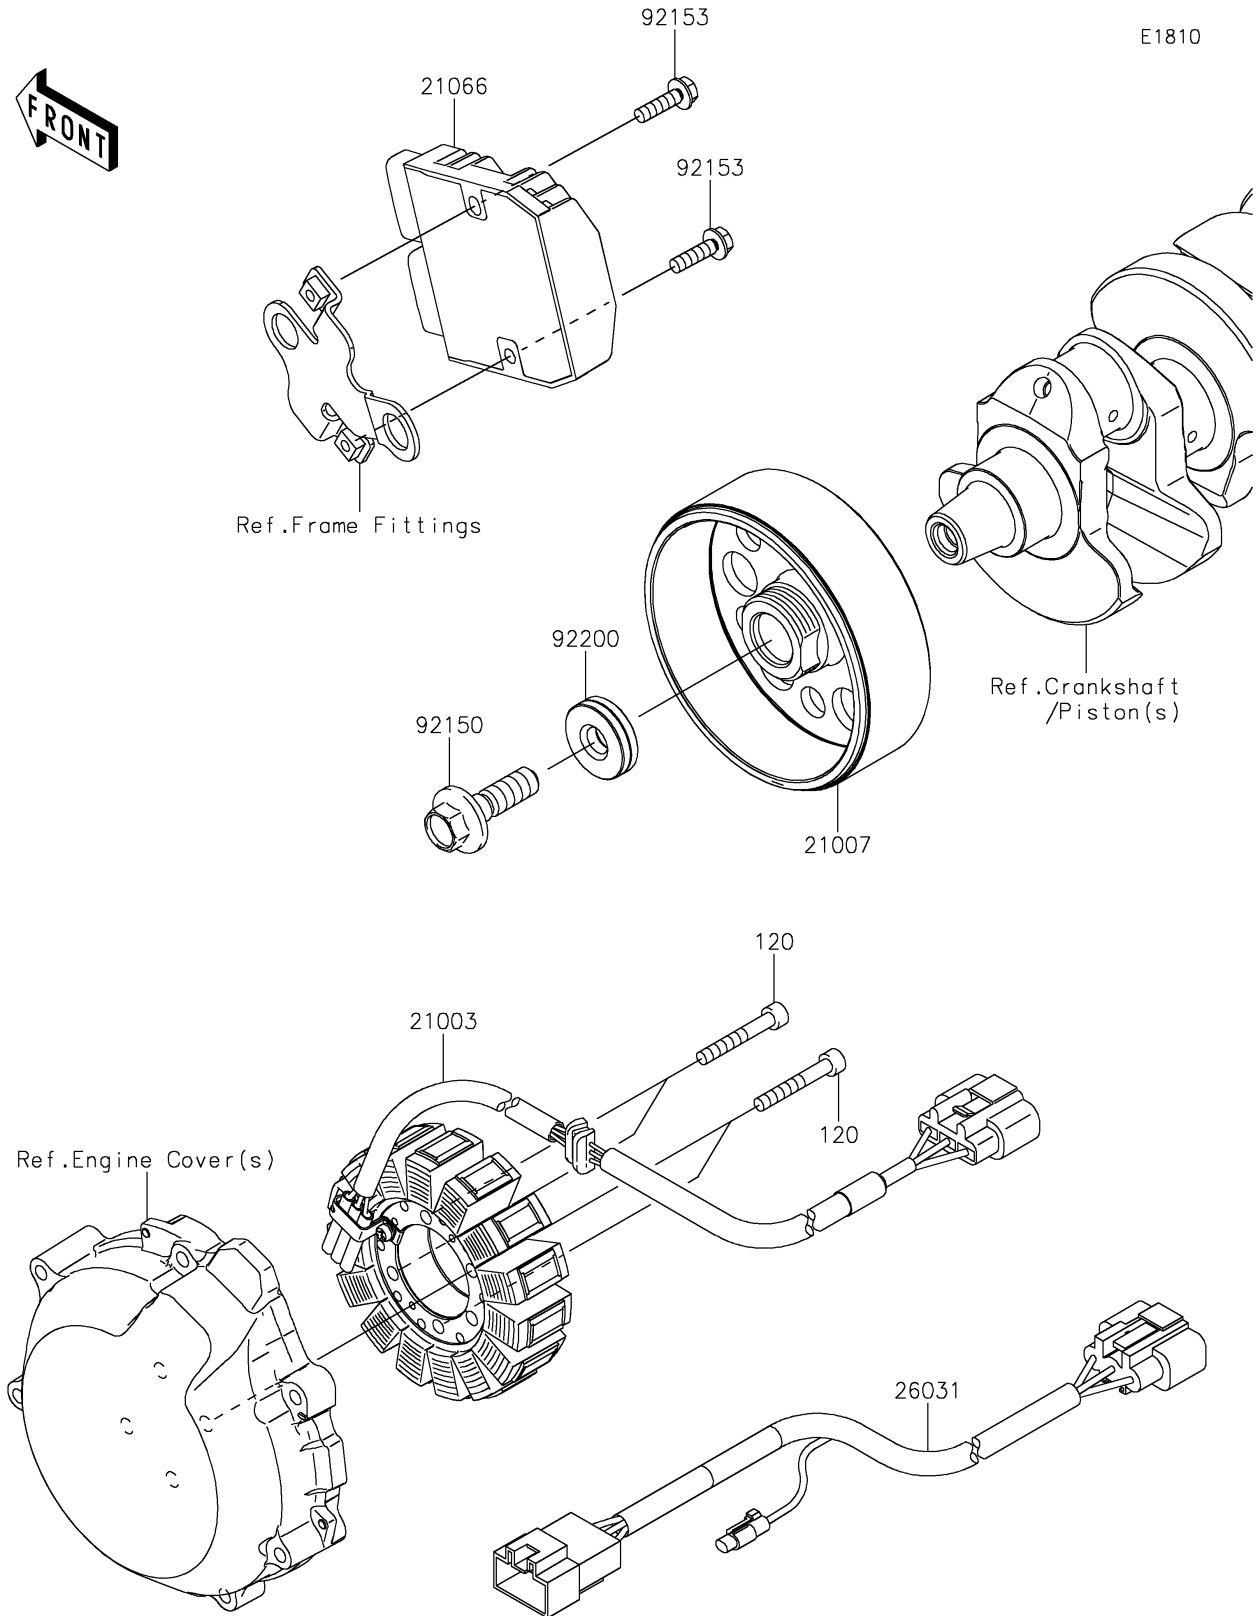

2023 NINJA® ZX™ -14R ABS PARTS DIAGRAM

Generator

2023 NINJA® ZX™ -14R ABS PARTS LIST

Generator

ITEM NAME	PART NUMBER	QUANTITY
STATOR (Ref # 21003)	21003-0144	1
ROTOR (Ref # 21007)	21007-0590	1
REGULATOR-VOLTAGE (Ref # 21066)	21066-0771	1
HARNESS (Ref # 26031)	26031-1546	1
BOLT,12X40 (Ref # 92150)	92150-1717	1
BOLT,FLANGED,6X22 (Ref # 92153)	92153-1598	2
WASHER,12X34X9 (Ref # 92200)	92200-0369	1
BOLT-SOCKET,6X40 (Ref # 120)	120CA0640	4