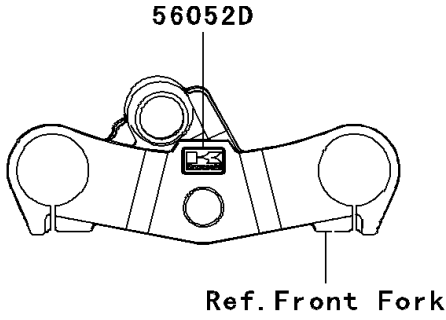

2004 Ninja® ZX™-6RR PARTS DIAGRAM

Decals

F2861

2004 Ninja® ZX™ -6RR PARTS LIST

Decals

ITEM NAME	PART NUMBER	QUANTITY
MARK,LWR COWLING,NINJA (Ref # 56052)	56052-0155	2
MARK,FUEL TANK,KAWASAKI (Ref # 56052A)	56052-0226	2
MARK,LWR COWLING,LH,ZX-6RR (Ref # 56052B)	56052-0258	1
MARK,LWR COWLING,RH,ZX-6RR (Ref # 56052C)	56052-0259	1
MARK,K.KAWASAKI (Ref # 56052D)	56052-1202	1