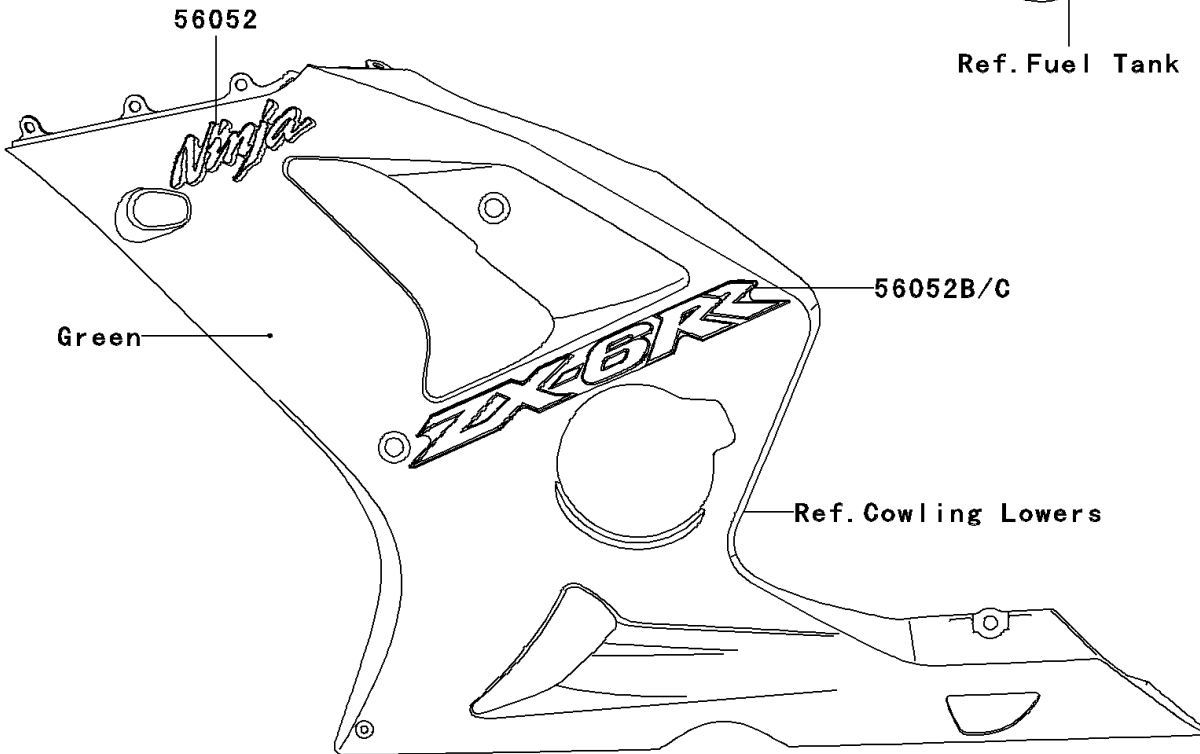

2004 Ninja® ZX™-6RR PARTS DIAGRAM

Decals

F2861

2004 Ninja® ZX™ -6RR PARTS LIST

Decals

ITEM NAME	PART NUMBER	QUANTITY
MARK,LWR COWLING,NINJA (Ref # 56052)	56052-0155	2
MARK,FUEL TANK,KAWASAKI (Ref # 56052A)	56052-0226	2
MARK,LWR COWLING,LH,ZX-6RR (Ref # 56052B)	56052-0258	1
MARK,LWR COWLING,RH,ZX-6RR (Ref # 56052C)	56052-0259	1
MARK,K.KAWASAKI (Ref # 56052D)	56052-1202	1