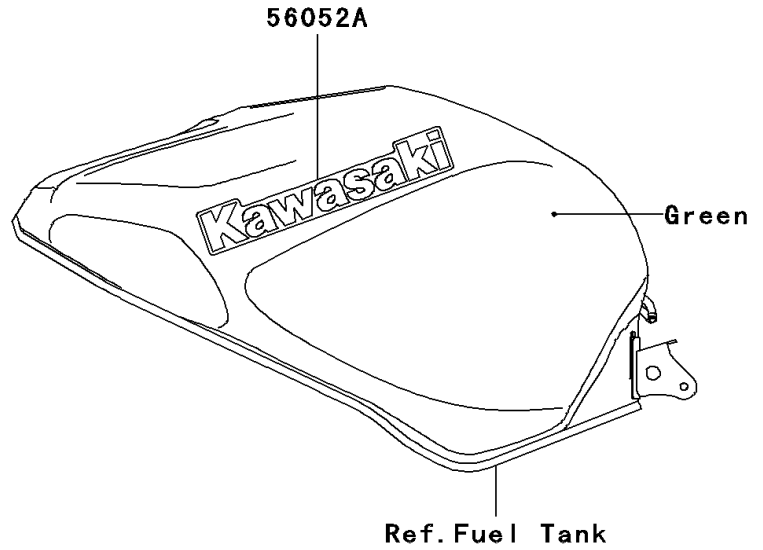

2004 Ninja® ZX™-6RR PARTS DIAGRAM

Decals

F2861

2004 Ninja® ZX™ -6RR PARTS LIST

Decals

ITEM NAME	PART NUMBER	QUANTITY
MARK,LWR COWLING,NINJA (Ref # 56052)	56052-0155	2
MARK,FUEL TANK,KAWASAKI (Ref # 56052A)	56052-0226	2
MARK,LWR COWLING,LH,ZX-6RR (Ref # 56052B)	56052-0258	1
MARK,LWR COWLING,RH,ZX-6RR (Ref # 56052C)	56052-0259	1
MARK,K.KAWASAKI (Ref # 56052D)	56052-1202	1