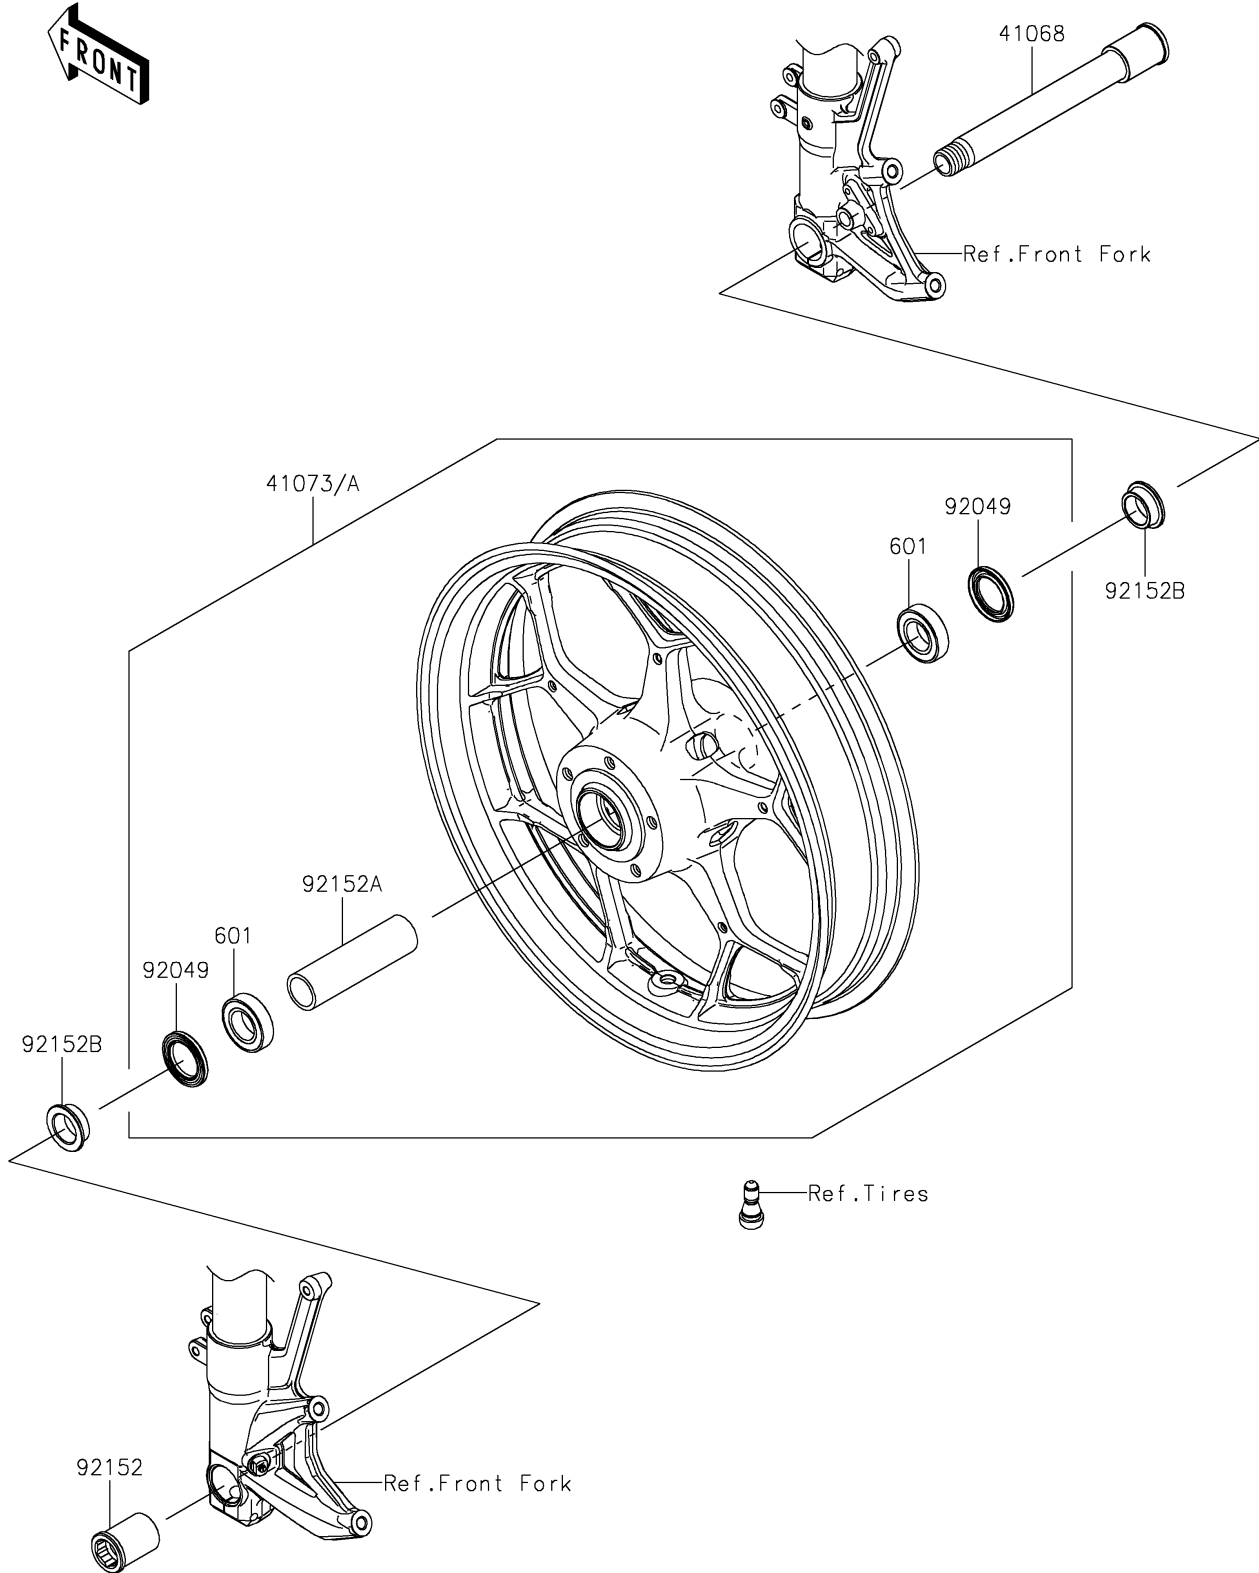

2024 Ninja ZX-14R ABS SE PARTS DIAGRAM

Front Wheel

F2230

2024 Ninja ZX-14R ABS SE PARTS LIST

Front Wheel

ITEM NAME	PART NUMBER	QUANTITY
AXLE,FR,24X195 (Ref # 41068)	41068-0604	1
WHEEL-ASSY,FR,L.GREEN (Ref # 41073A)	41073-0730-19T	1
SEAL-OIL,BJN-C2 32X47X5 (Ref # 92049)	92049-0050	2
COLLAR,FR AXLE,LH,L=44.5 (Ref # 92152)	92152-0240	1
COLLAR,FR HUB,L=115 (Ref # 92152A)	92152-0242	1
COLLAR,25X32X13 (Ref # 92152B)	92152-2719	2
BEARING-BALL,#6005UU (Ref # 601)	601B6005UU	2