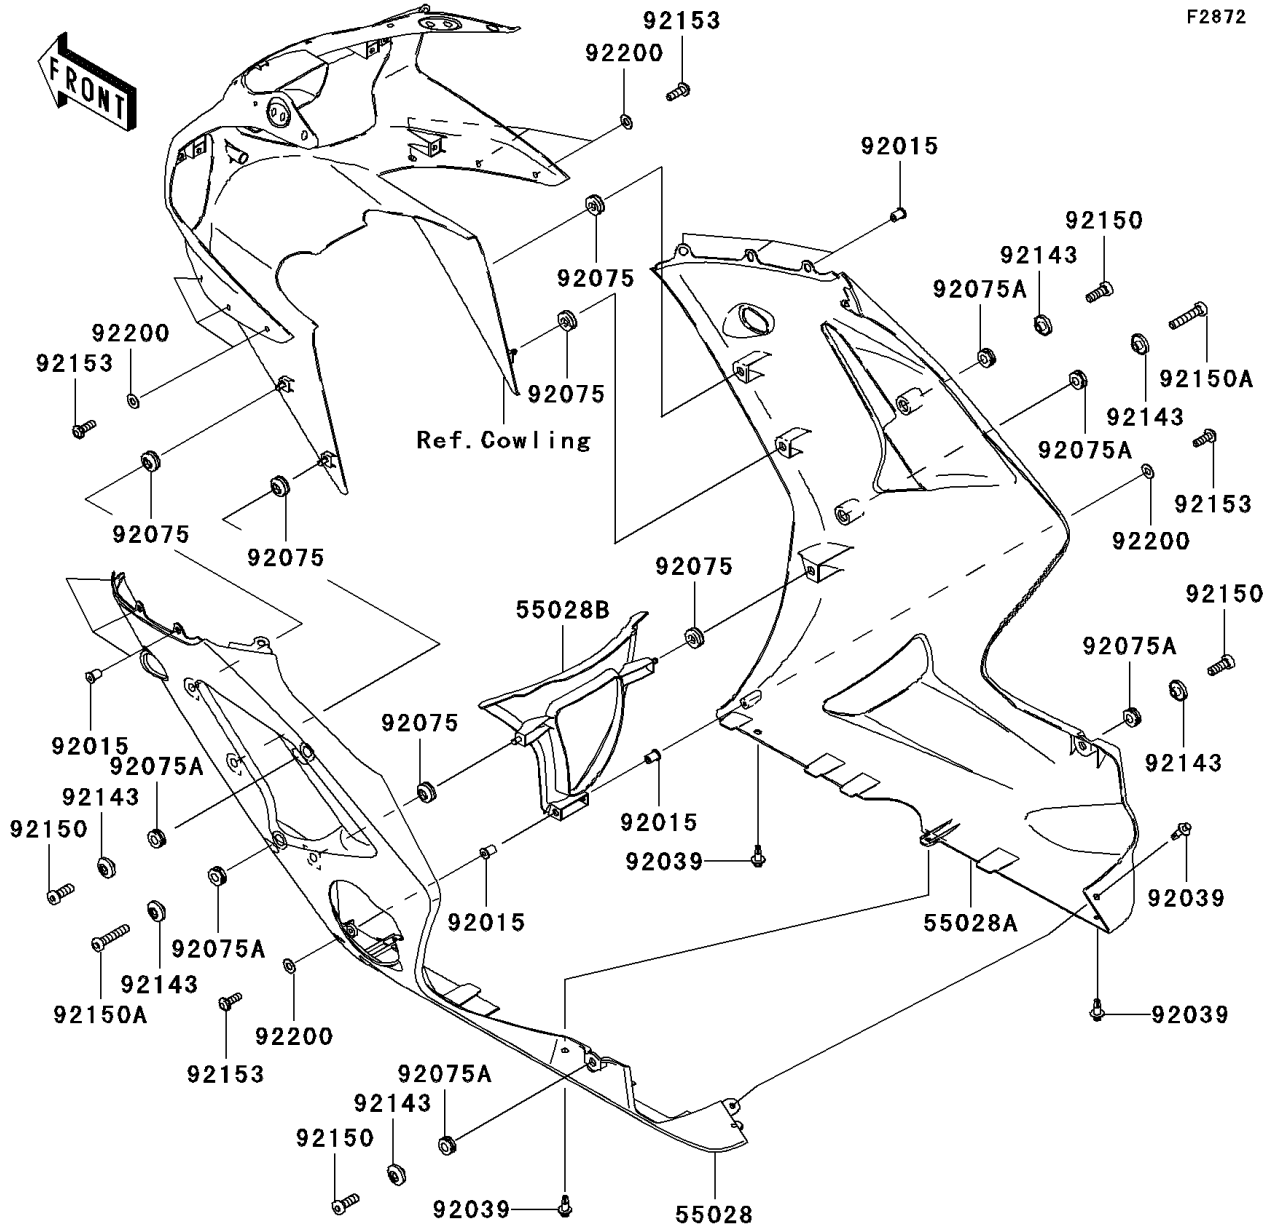

2004 Ninja[®] ZX[™]-6RR PARTS DIAGRAM

Cowling Lower

F2872

W0D

2004 Ninja® ZX™ -6RR PARTS LIST

Cowling Lowers

ITEM NAME	PART NUMBER	QUANTITY
COWLING,LWR,LH,L.GREEN (Ref # 55028)	55028-1454-7F	1
COWLING,LWR,RH,L.GREEN (Ref # 55028A)	55028-1455-7F	1
COWLING,FR (Ref # 55028B)	55028-1456	1
NUT,WELL,5MM (Ref # 92015)	92015-1757	8
RIVET (Ref # 92039)	92039-1289	4
DAMPER (Ref # 92075)	92075-1067	6
DAMPER (Ref # 92075A)	92075-1634	6
COLLAR,BLACK (Ref # 92143)	92143-1226	6
BOLT,SOCKET,6X18 (Ref # 92150)	92150-1553	4
BOLT,SOCKET,6X30 (Ref # 92150A)	92150-1554	2
BOLT,SOCKET,5X16 (Ref # 92153)	92153-1244	8
WASHER,NYLON,5.3X11.5X0.5 (Ref # 92200)	92200-0006	8