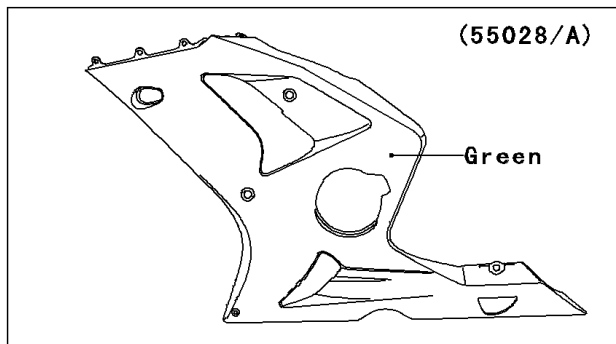

2004 Ninja[®] ZX[™]-6RR PARTS DIAGRAM

Cowling Lower

F2872

W0D

2004 Ninja® ZX™ -6RR PARTS LIST

Cowling Lowers

ITEM NAME	PART NUMBER	QUANTITY
COWLING,LWR,LH,L.GREEN (Ref # 55028)	55028-1454-7F	1
COWLING,LWR,RH,L.GREEN (Ref # 55028A)	55028-1455-7F	1
COWLING,FR (Ref # 55028B)	55028-1456	1
NUT,WELL,5MM (Ref # 92015)	92015-1757	8
RIVET (Ref # 92039)	92039-1289	4
DAMPER (Ref # 92075)	92075-1067	6
DAMPER (Ref # 92075A)	92075-1634	6
COLLAR,BLACK (Ref # 92143)	92143-1226	6
BOLT,SOCKET,6X18 (Ref # 92150)	92150-1553	4
BOLT,SOCKET,6X30 (Ref # 92150A)	92150-1554	2
BOLT,SOCKET,5X16 (Ref # 92153)	92153-1244	8
WASHER,NYLON,5.3X11.5X0.5 (Ref # 92200)	92200-0006	8