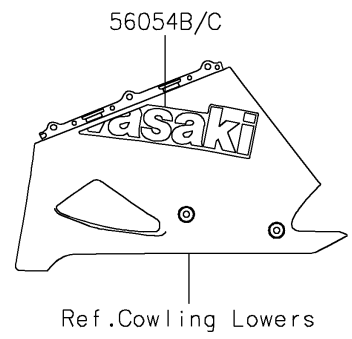

# 2024 Ninja ZX-14R ABS SE PARTS DIAGRAM

Decals(JRFNN/JRFNL)

F2861B

## 2024 Ninja ZX-14R ABS SE PARTS LIST

Decals(JRFNN/JRFNL)

ITEM NAME	PART NUMBER	QUANTITY
MARK,K.KAWASAKI (Ref # 56052)	56052-1202	1
MARK,FR FENDER,KTRC ABS (Ref # 56054)	56054-1115	2
MARK,FUEL TANK,NINJA KAWASAKI (Ref # 56054A)	56054-4116	2
MARK,LWR COWL.,LH (Ref # 56054B)	56054-4120	1
MARK,LWR COWL.,RH (Ref # 56054C)	56054-4121	1
MARK,TAIL COVER,ZX-14R (Ref # 56054D)	56054-4122	2
MARK,TAIL COVER,KAWASAKI (Ref # 56054E)	56054-4123	1
MARK,FUEL TANK,40YEARS NINJA (Ref # 56054F)	56054-4205	1
MARK,SIDE COWL.,LH,CNT (Ref # 56054G)	56054-4206	1
MARK,SIDE COWL.,RH,CNT (Ref # 56054H)	56054-4207	1
PATTERN,FUEL TANK,LH (Ref # 56077)	56077-1283	1
PATTERN,FUEL TANK,RH (Ref # 56077A)	56077-1284	1
PATTERN,UPP COWL.,LH (Ref # 56077B)	56077-1285	1
PATTERN,UPP COWL.RH (Ref # 56077C)	56077-1286	1