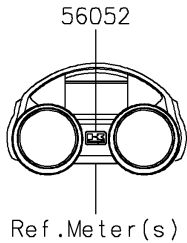

# 2024 Ninja ZX-14R ABS SE PARTS DIAGRAM

Decals(JRFNN/JRFNL)

F2861B

## 2024 Ninja ZX-14R ABS SE PARTS LIST

Decals(JRFNN/JRFNL)

ITEM NAME	PART NUMBER	QUANTITY
MARK,K.KAWASAKI (Ref # 56052)	56052-1202	1
MARK,FR FENDER,KTRC ABS (Ref # 56054)	56054-1115	2
MARK,FUEL TANK,NINJA KAWASAKI (Ref # 56054A)	56054-4116	2
MARK,LWR COWL.,LH (Ref # 56054B)	56054-4120	1
MARK,LWR COWL.,RH (Ref # 56054C)	56054-4121	1
MARK,TAIL COVER,ZX-14R (Ref # 56054D)	56054-4122	2
MARK,TAIL COVER,KAWASAKI (Ref # 56054E)	56054-4123	1
MARK,FUEL TANK,40YEARS NINJA (Ref # 56054F)	56054-4205	1
MARK,SIDE COWL.,LH,CNT (Ref # 56054G)	56054-4206	1
MARK,SIDE COWL.,RH,CNT (Ref # 56054H)	56054-4207	1
PATTERN,FUEL TANK,LH (Ref # 56077)	56077-1283	1
PATTERN,FUEL TANK,RH (Ref # 56077A)	56077-1284	1
PATTERN,UPP COWL.,LH (Ref # 56077B)	56077-1285	1
PATTERN,UPP COWL.RH (Ref # 56077C)	56077-1286	1