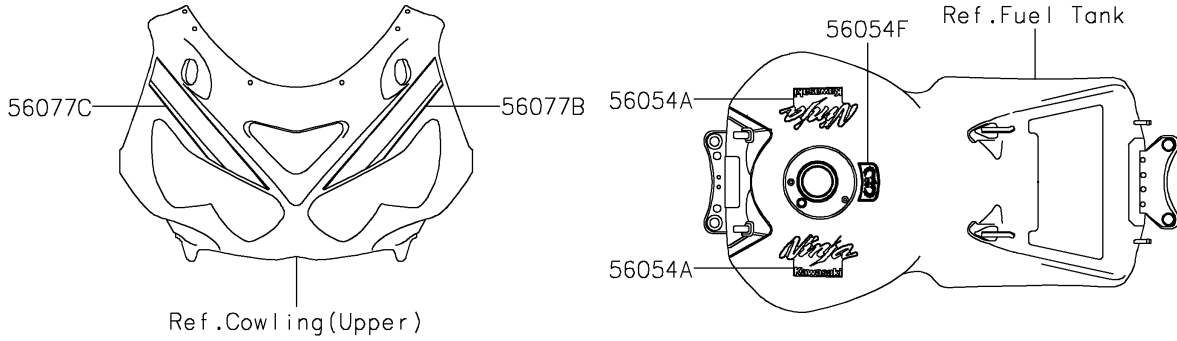

# 2024 Ninja ZX-14R ABS SE PARTS DIAGRAM

Decals(JRFNN/JRFNL)

F2861B

## 2024 Ninja ZX-14R ABS SE PARTS LIST

Decals(JRFNN/JRFNL)

ITEM NAME	PART NUMBER	QUANTITY
MARK,K.KAWASAKI (Ref # 56052)	56052-1202	1
MARK,FR FENDER,KTRC ABS (Ref # 56054)	56054-1115	2
MARK,FUEL TANK,NINJA KAWASAKI (Ref # 56054A)	56054-4116	2
MARK,LWR COWL.,LH (Ref # 56054B)	56054-4120	1
MARK,LWR COWL.,RH (Ref # 56054C)	56054-4121	1
MARK,TAIL COVER,ZX-14R (Ref # 56054D)	56054-4122	2
MARK,TAIL COVER,KAWASAKI (Ref # 56054E)	56054-4123	1
MARK,FUEL TANK,40YEARS NINJA (Ref # 56054F)	56054-4205	1
MARK,SIDE COWL.,LH,CNT (Ref # 56054G)	56054-4206	1
MARK,SIDE COWL.,RH,CNT (Ref # 56054H)	56054-4207	1
PATTERN,FUEL TANK,LH (Ref # 56077)	56077-1283	1
PATTERN,FUEL TANK,RH (Ref # 56077A)	56077-1284	1
PATTERN,UPP COWL.,LH (Ref # 56077B)	56077-1285	1
PATTERN,UPP COWL.RH (Ref # 56077C)	56077-1286	1