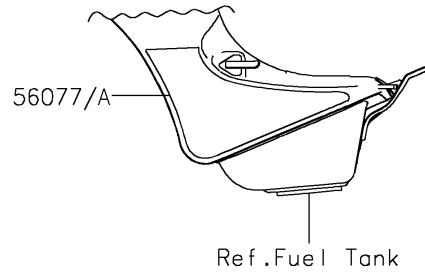

## 2024 Ninja ZX-14R ABS SE PARTS LIST

Decals(JRFNN/JRFNL)

ITEM NAME	PART NUMBER	QUANTITY
MARK,K.KAWASAKI (Ref # 56052)	56052-1202	1
MARK,FR FENDER,KTRC ABS (Ref # 56054)	56054-1115	2
MARK,FUEL TANK,NINJA KAWASAKI (Ref # 56054A)	56054-4116	2
MARK,LWR COWL.,LH (Ref # 56054B)	56054-4120	1
MARK,LWR COWL.,RH (Ref # 56054C)	56054-4121	1
MARK,TAIL COVER,ZX-14R (Ref # 56054D)	56054-4122	2
MARK,TAIL COVER,KAWASAKI (Ref # 56054E)	56054-4123	1
MARK,FUEL TANK,40YEARS NINJA (Ref # 56054F)	56054-4205	1
MARK,SIDE COWL.,LH,CNT (Ref # 56054G)	56054-4206	1
MARK,SIDE COWL.,RH,CNT (Ref # 56054H)	56054-4207	1
PATTERN,FUEL TANK,LH (Ref # 56077)	56077-1283	1
PATTERN,FUEL TANK,RH (Ref # 56077A)	56077-1284	1
PATTERN,UPP COWL.,LH (Ref # 56077B)	56077-1285	1
PATTERN,UPP COWL.RH (Ref # 56077C)	56077-1286	1