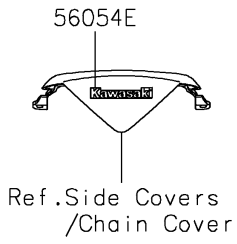

# 2024 Ninja ZX-14R ABS SE PARTS DIAGRAM

Decals(JRFNN/JRFNL)

F2861B

## 2024 Ninja ZX-14R ABS SE PARTS LIST

Decals(JRFNN/JRFNL)

ITEM NAME	PART NUMBER	QUANTITY
MARK,K.KAWASAKI (Ref # 56052)	56052-1202	1
MARK,FR FENDER,KTRC ABS (Ref # 56054)	56054-1115	2
MARK,FUEL TANK,NINJA KAWASAKI (Ref # 56054A)	56054-4116	2
MARK,LWR COWL.,LH (Ref # 56054B)	56054-4120	1
MARK,LWR COWL.,RH (Ref # 56054C)	56054-4121	1
MARK,TAIL COVER,ZX-14R (Ref # 56054D)	56054-4122	2
MARK,TAIL COVER,KAWASAKI (Ref # 56054E)	56054-4123	1
MARK,FUEL TANK,40YEARS NINJA (Ref # 56054F)	56054-4205	1
MARK,SIDE COWL.,LH,CNT (Ref # 56054G)	56054-4206	1
MARK,SIDE COWL.,RH,CNT (Ref # 56054H)	56054-4207	1
PATTERN,FUEL TANK,LH (Ref # 56077)	56077-1283	1
PATTERN,FUEL TANK,RH (Ref # 56077A)	56077-1284	1
PATTERN,UPP COWL.,LH (Ref # 56077B)	56077-1285	1
PATTERN,UPP COWL.RH (Ref # 56077C)	56077-1286	1