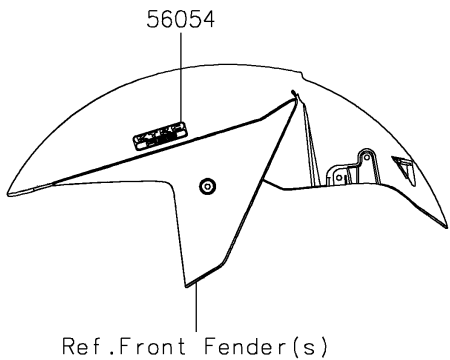

# 2024 Ninja ZX-14R ABS SE PARTS DIAGRAM

Decals(JRFNN/JRFNL)

F2861B

## 2024 Ninja ZX-14R ABS SE PARTS LIST

Decals(JRFNN/JRFNL)

ITEM NAME	PART NUMBER	QUANTITY
MARK,K.KAWASAKI (Ref # 56052)	56052-1202	1
MARK,FR FENDER,KTRC ABS (Ref # 56054)	56054-1115	2
MARK,FUEL TANK,NINJA KAWASAKI (Ref # 56054A)	56054-4116	2
MARK,LWR COWL.,LH (Ref # 56054B)	56054-4120	1
MARK,LWR COWL.,RH (Ref # 56054C)	56054-4121	1
MARK,TAIL COVER,ZX-14R (Ref # 56054D)	56054-4122	2
MARK,TAIL COVER,KAWASAKI (Ref # 56054E)	56054-4123	1
MARK,FUEL TANK,40YEARS NINJA (Ref # 56054F)	56054-4205	1
MARK,SIDE COWL.,LH,CNT (Ref # 56054G)	56054-4206	1
MARK,SIDE COWL.,RH,CNT (Ref # 56054H)	56054-4207	1
PATTERN,FUEL TANK,LH (Ref # 56077)	56077-1283	1
PATTERN,FUEL TANK,RH (Ref # 56077A)	56077-1284	1
PATTERN,UPP COWL.,LH (Ref # 56077B)	56077-1285	1
PATTERN,UPP COWL.RH (Ref # 56077C)	56077-1286	1