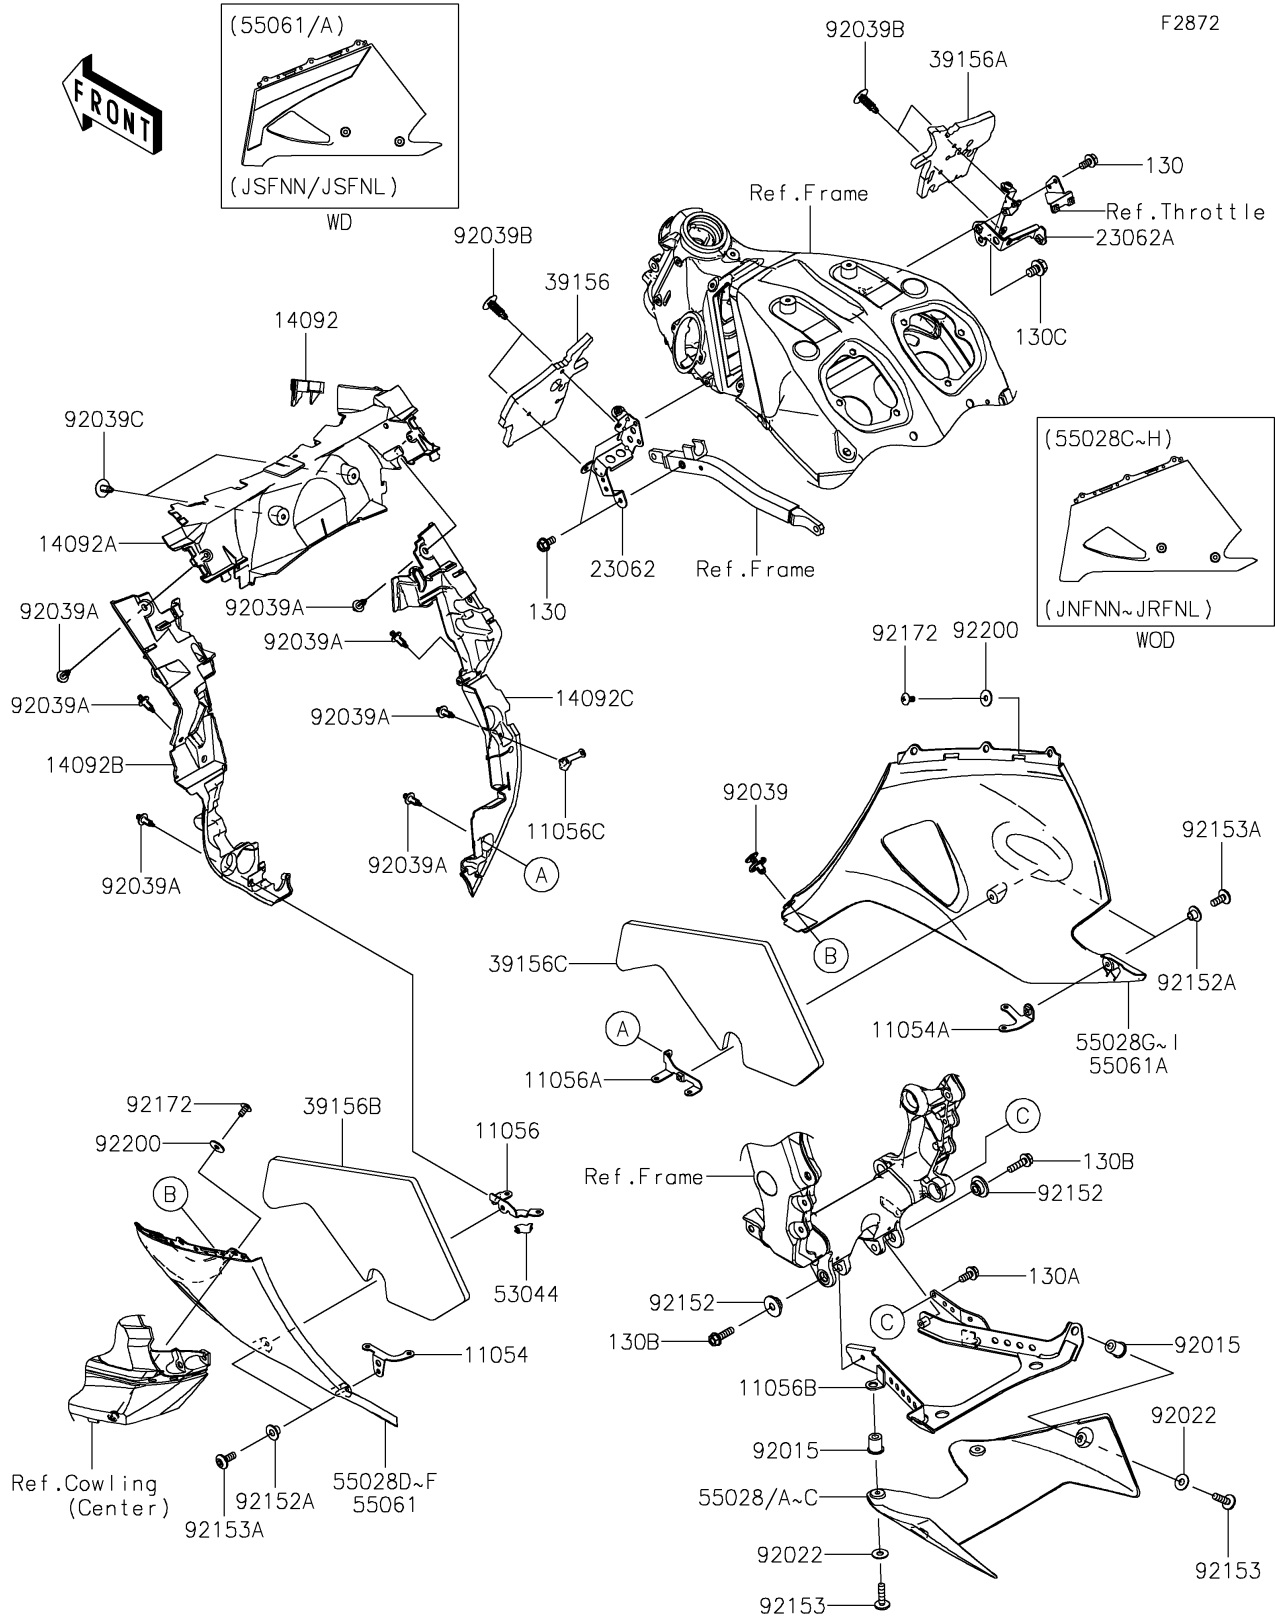

2024 Ninja ZX-14R ABS SE PARTS DIAGRAM

Cowling Lower

2024 Ninja ZX-14R ABS SE PARTS LIST

Cowling Lowers

ITEM NAME	PART NUMBER	QUANTITY
BRACKET,LWR COWLING,RR,LH (Ref # 11054)	11054-0562	1
BRACKET,LWR COWLING,RR,RH (Ref # 11054A)	11054-0563	1
BRACKET,LWR COWLING,FR,LH (Ref # 11056)	11056-1097	1
BRACKET,LWR COWLING,FR,RH (Ref # 11056A)	11056-1098	1
BRACKET,LWR COWLING (Ref # 11056B)	11056-1336	1
BRACKET,HEAT GUARD,RH (Ref # 11056C)	11056-1370	1
COVER,RADIATOR CAP (Ref # 14092)	14092-0136	1
COVER,HEAT GUARD,FR (Ref # 14092A)	14092-0830	1
COVER,HEAT GUARD,LH (Ref # 14092B)	14092-0994	1
COVER,HEAT GUARD,RH (Ref # 14092C)	14092-0995	1
BRACKET-COMP,LH (Ref # 23062)	23062-0716	1
BRACKET-COMP,RH (Ref # 23062A)	23062-0717	1
PAD,TANK SIDE,LH (Ref # 39156)	39156-0739	1
PAD,TANK SIDE,RH (Ref # 39156A)	39156-0779	1
PAD,LWR COWLING,LH (Ref # 39156B)	39156-0788	1
PAD,LWR COWLING,RH (Ref # 39156C)	39156-0789	1
TRIM,L=22 (Ref # 53044)	53044-0031	1
COWLING,LWR,RR,EBONY (Ref # 55028C)	55028-0063-H8	1
COWLING,LWR,LH,P.C.WHITE+BLU (Ref # 55028F)	55028-0473-69W	1
COWLING,LWR,RH,P.C.WHITE+BLU (Ref # 55028I)	55028-0474-69W	1
NUT (Ref # 92015)	92015-1700	4
WASHER,6.5X16X1 (Ref # 92022)	92022-1143	4
RIVET,HOLE 8MM (Ref # 92039)	92039-0014	1
RIVET (Ref # 92039A)	92039-0051	7
RIVET (Ref # 92039B)	92039-0090	4
RIVET (Ref # 92039C)	92039-1289	2
COLLAR (Ref # 92152)	92152-0378	2
COLLAR,6.3X8.3X7.6 (Ref # 92152A)	92152-2133	4
BOLT,SOCKET,6X23 (Ref # 92153)	92153-1267	4

2024 Ninja ZX-14R ABS SE PARTS LIST

Cowling Lower

ITEM NAME	PART NUMBER	QUANTITY
BOLT,SOCKET,6X16 (Ref # 92153A)	92153-1526	4
SCREW,TAPPING,5X10 (Ref # 92172)	92172-0262	2
WASHER (Ref # 92200)	92200-0288	2
BOLT-FLANGED,6X12 (Ref # 130)	130BA0612	3
BOLT-FLANGED,6X14 (Ref # 130A)	130BA0614	1
BOLT-FLANGED,6X22 (Ref # 130B)	130BA0622	2
BOLT-FLANGED,8X12 (Ref # 130C)	130BA0812	1