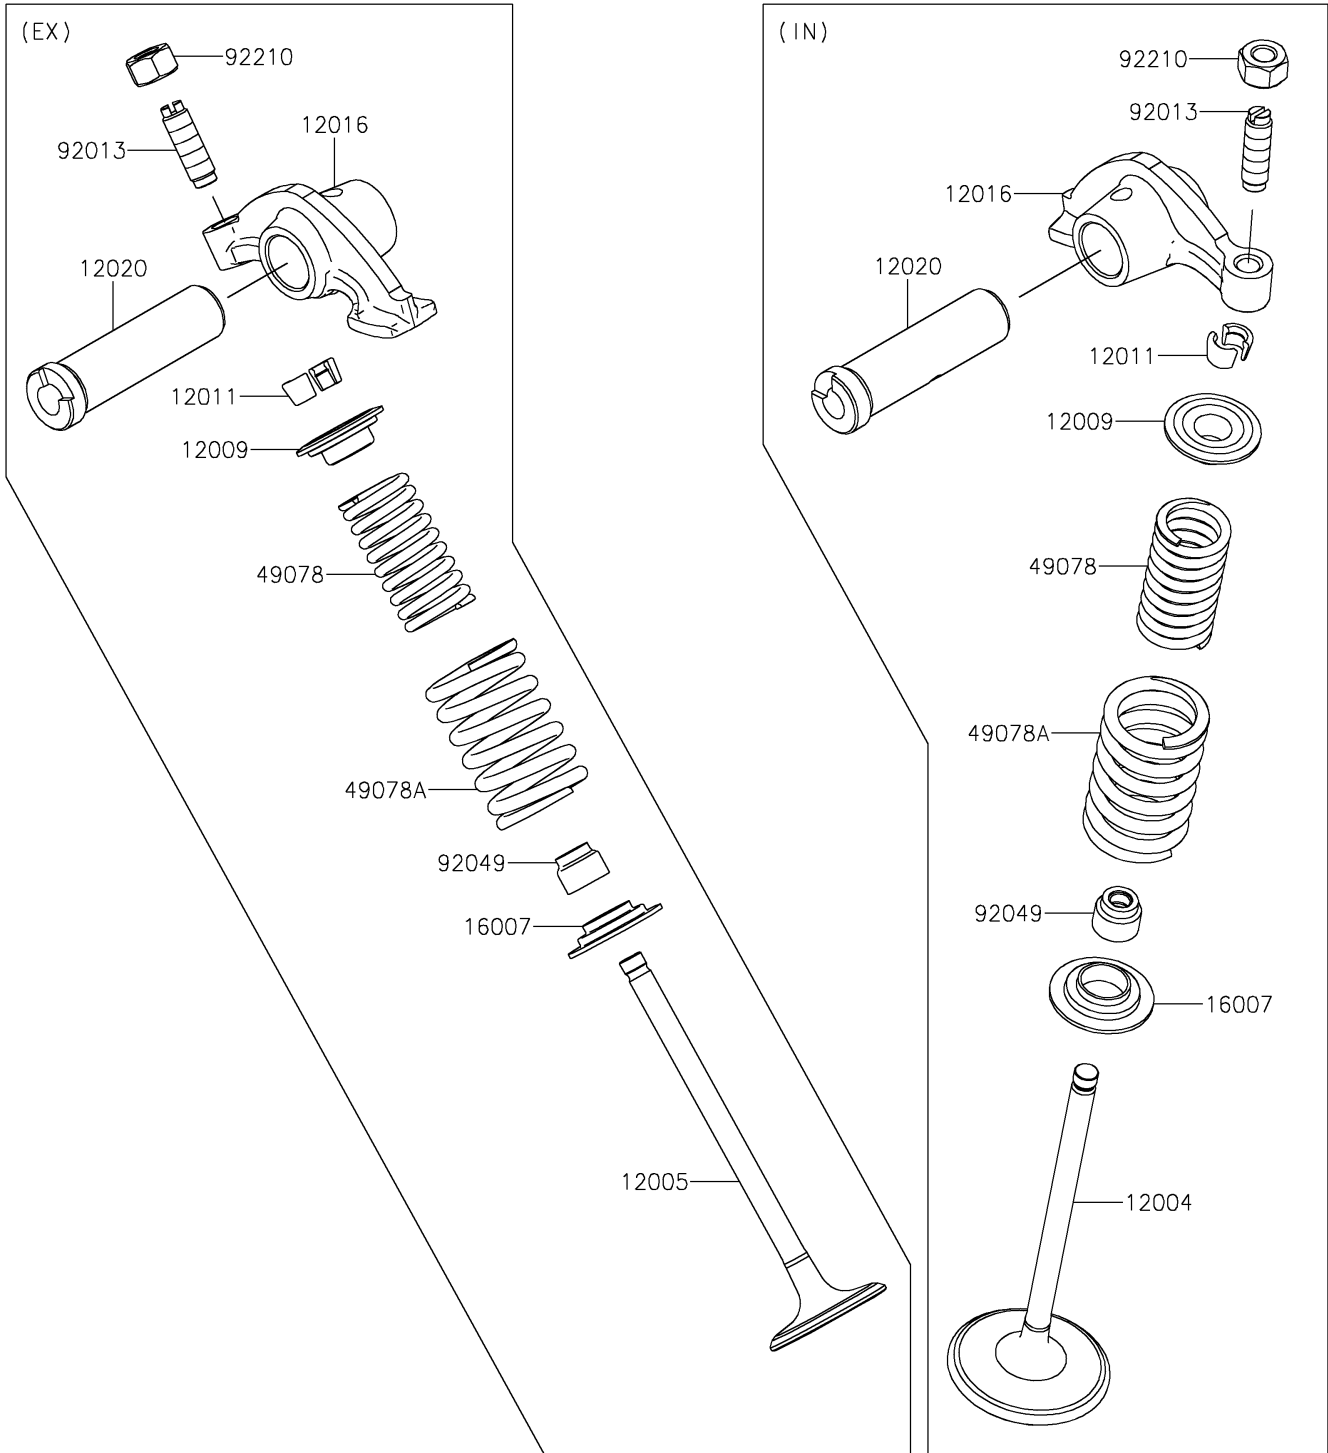

2024 KLX® 230 S ABS PARTS DIAGRAM

Valve(s)

E1210

2024 KLX® 230 S ABS PARTS LIST

Valve(s)

ITEM NAME	PART NUMBER	QUANTITY
VALVE-INTAKE (Ref # 12004)	12004-0780	1
VALVE-EXHAUST (Ref # 12005)	12005-0803	1
RETAINER-VALVE SPRING (Ref # 12009)	12009-0721	2
COLLET (Ref # 12011)	12011-1003	4
ARM-ROCKER (Ref # 12016)	12016-0728	2
SHAFT-ROCKER (Ref # 12020)	12020-0030	2
SEAT-SPRING (Ref # 16007)	16007-0787	2
SPRING-ENGINE VALVE (Ref # 49078)	49078-0756	2
SPRING-ENGINE VALVE (Ref # 49078A)	49078-0757	2
SCREW,6MM (Ref # 92013)	92013-009	2
SEAL-OIL,RVC2-5.5X8.5X8.3 (Ref # 92049)	92049-1062	2
NUT,6MM (Ref # 92210)	92210-1490	2