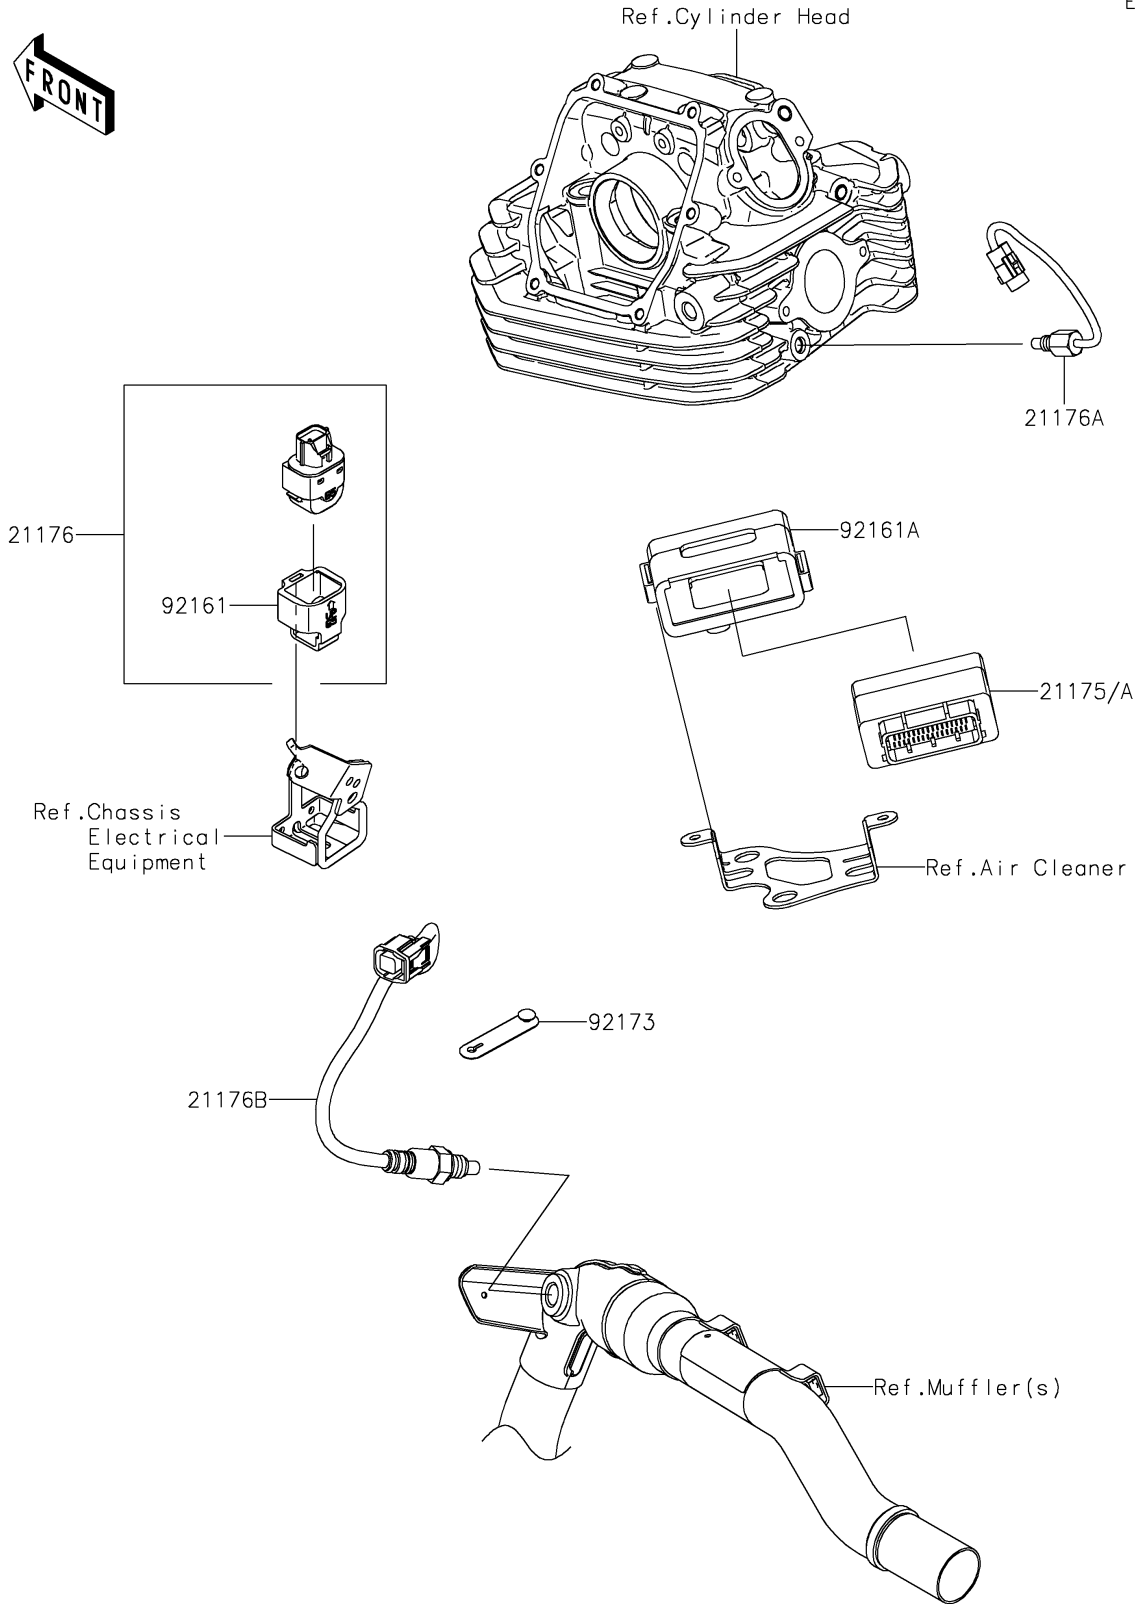

# 2024 KLX230 S ABS PARTS DIAGRAM

Fuel Injection

E1530

## 2024 KLX230 S ABS PARTS LIST

### Fuel Injection

ITEM NAME	PART NUMBER	QUANTITY
CONTROL UNIT-ELECTRONIC (Ref # 21175)	21175-2078	1
CONTROL UNIT-ELECTRONIC (Ref # 21175A)	21175-2079	1
SENSOR,VEHICLE-DOWN (Ref # 21176)	21176-0704	1
SENSOR,ENGINE TEMP (Ref # 21176A)	21176-0898	1
SENSOR,OXYGEN (Ref # 21176B)	21176-1231	1
DAMPER (Ref # 92161)	92161-0951	1
DAMPER,ECU (Ref # 92161A)	92161-2101	1
CLAMP (Ref # 92173)	92173-2198	1