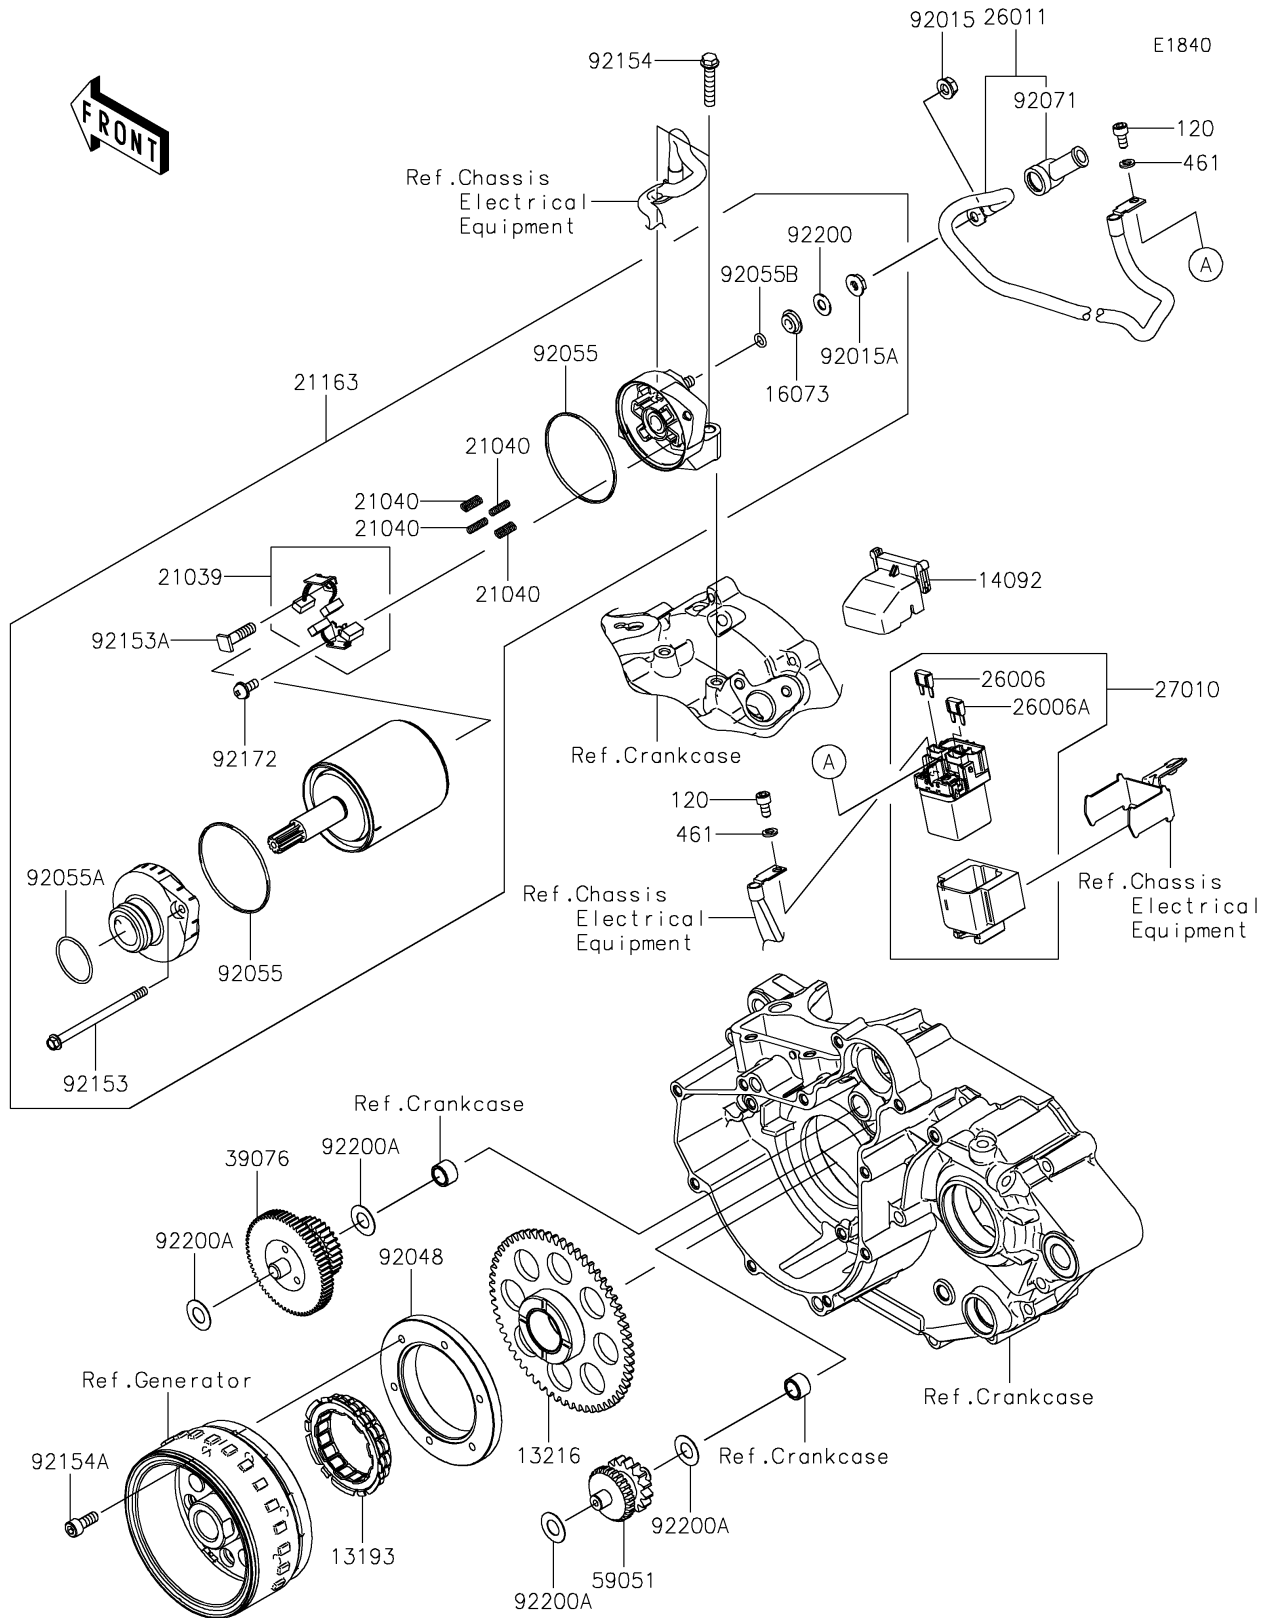

2024 KLX230 S ABS PARTS DIAGRAM

Starter Motor

2024 KLX230 S ABS PARTS LIST

Starter Motor

ITEM NAME	PART NUMBER	QUANTITY
CLUTCH-ASSY-ONEWAY (Ref # 13193)	13193-0014	1
GEAR-COMP,ONEWAY CLUTCH (Ref # 13216)	13216-0900	1
COVER (Ref # 14092)	14092-0109	1
INSULATOR (Ref # 16073)	16073-0053	1
BRUSH,CARBON (Ref # 21039)	21039-0004	1
SPRING-BRUSH (Ref # 21040)	21040-0003	4
STARTER-ELECTRIC (Ref # 21163)	21163-0783	1
FUSE,MINI BLADE,15A,BLUE (Ref # 26006)	26006-0001	1
FUSE,MINI BLADE,30A,GREEN (Ref # 26006A)	26006-1080	1
WIRE-LEAD,STARTER (Ref # 26011)	26011-2500	1
SWITCH (Ref # 27010)	27010-0773	1
LIMITER,STARTER IDLE GEAR (Ref # 39076)	39076-0562	1
GEAR-SPUR,IDLER (Ref # 59051)	59051-0824	1
NUT,FLANGED,6MM (Ref # 92015)	92015-1367	1
NUT,STARTER MOTOR (Ref # 92015A)	92015-1476	1
RACE,ONEWAY CLUTCH (Ref # 92048)	92048-0030	1
RING-O (Ref # 92055)	92055-0136	2
RING-O (Ref # 92055A)	92055-1276	1
RING-O,4.5X2.0 (Ref # 92055B)	92055-1370	1
GROMMET (Ref # 92071)	92071-0782	1
BOLT (Ref # 92153)	92153-1850	2
BOLT (Ref # 92153A)	92153-1866	1
BOLT,FLANGED,6X30 (Ref # 92154)	92154-1773	2
BOLT,SOCKET,6X12 (Ref # 92154A)	92154-7472	6
SCREW (Ref # 92172)	92172-0334	1
WASHER (Ref # 92200)	92200-0386	1
WASHER,10.2X20X0.5 (Ref # 92200A)	92200-1976	4
BOLT-SOCKET,5X10 (Ref # 120)	120CB0510	2
WASHER-SPRING,5MM (Ref # 461)	461DA0500	2