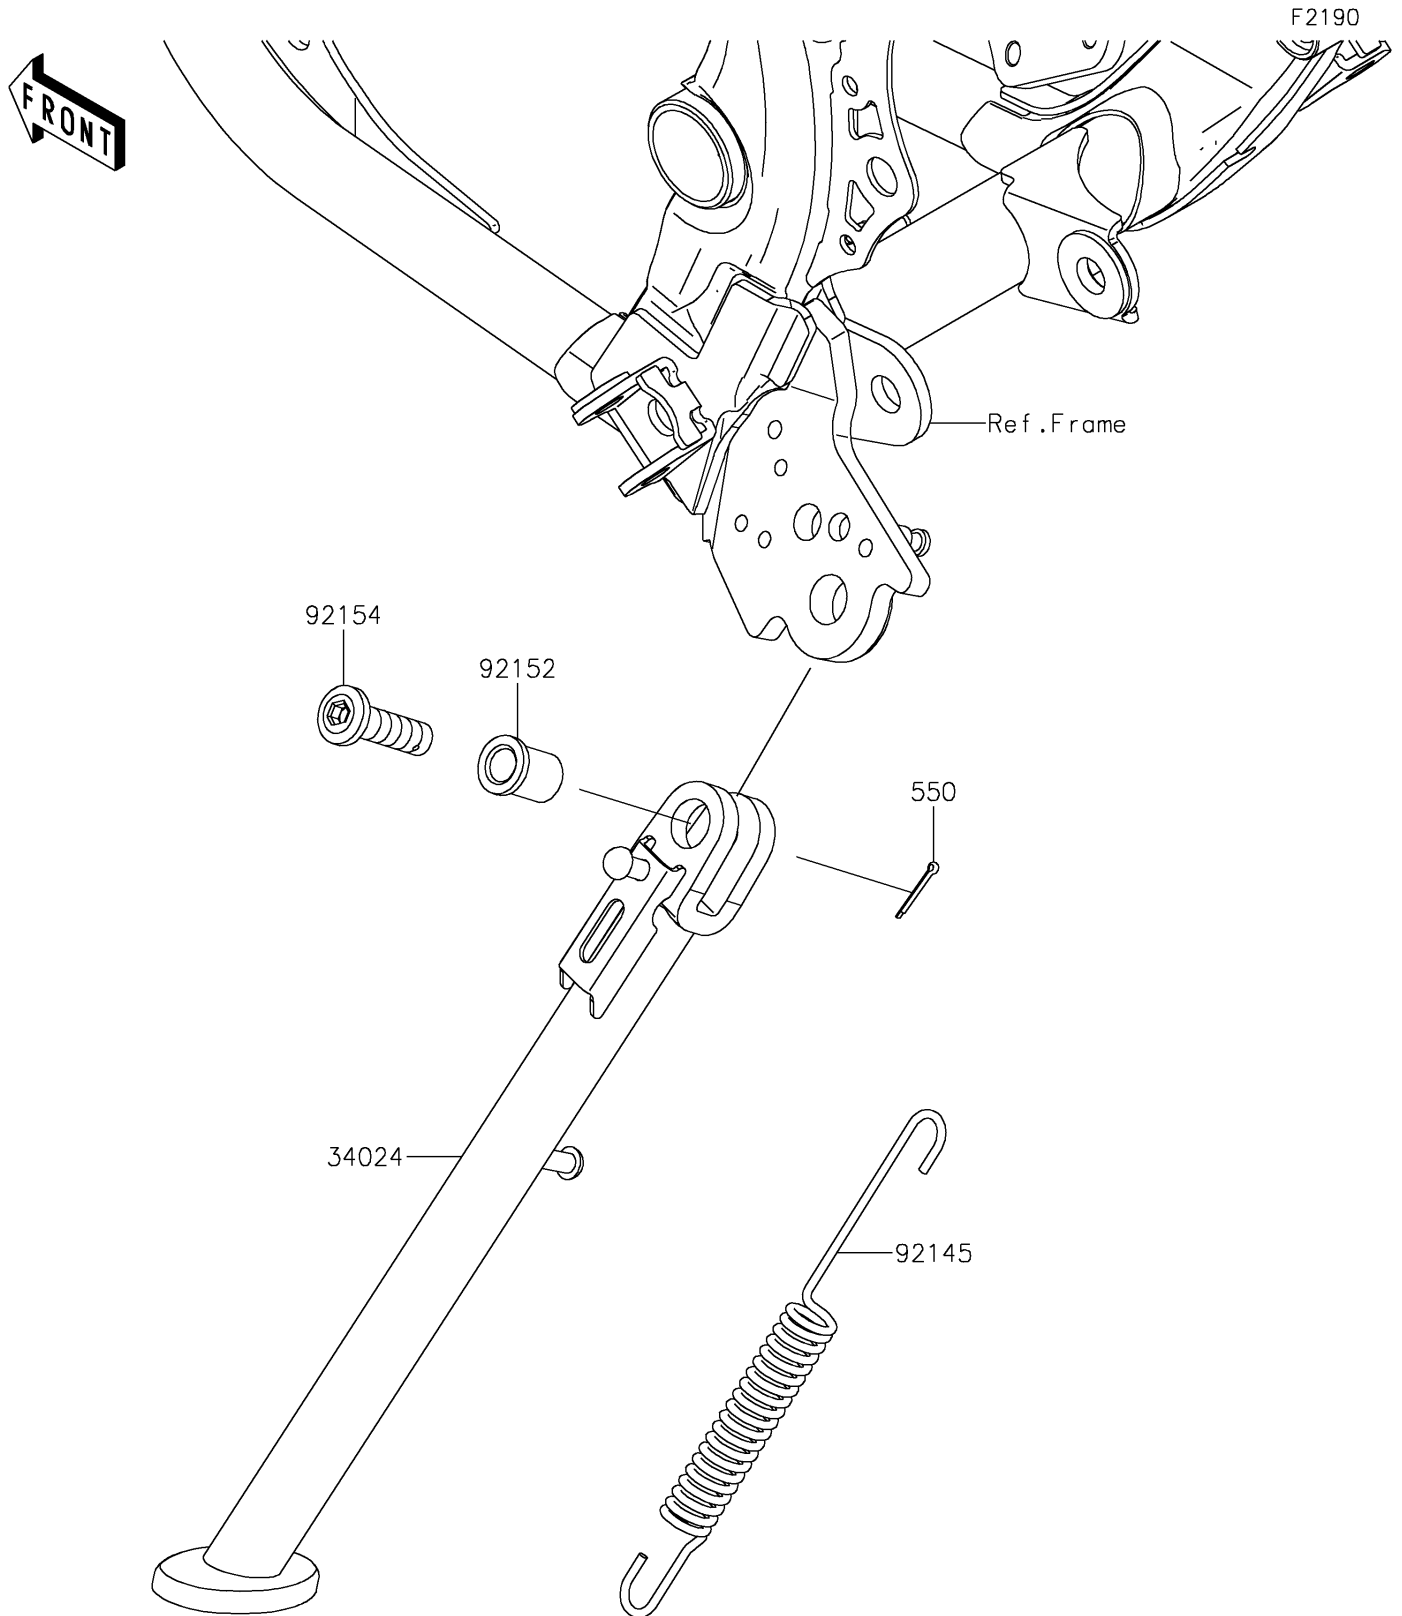

2024 KLX® 230 S ABS PARTS DIAGRAM

Stand(s)

2024 KLX® 230 S ABS PARTS LIST

Stand(s)

ITEM NAME	PART NUMBER	QUANTITY
STAND-SIDE,P.SILVER (Ref # 34024)	34024-0195-458	1
SPRING,SIDE STAND (Ref # 92145)	92145-1910	1
COLLAR (Ref # 92152)	92152-2561	1
BOLT,SIDE STAND (Ref # 92154)	92154-3895	1
PIN-COTTER,2.0X15 (Ref # 550)	550AA2015	1