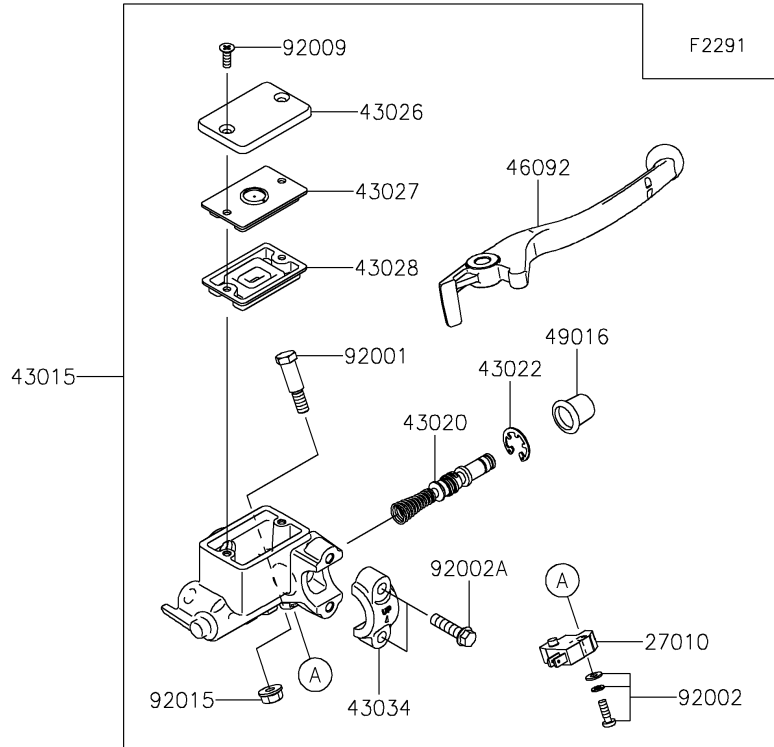

2024 KLX230 S ABS PARTS DIAGRAM

Front Master Cylinder

2024 KLX230 S ABS PARTS LIST

Front Master Cylinder

ITEM NAME	PART NUMBER	QUANTITY
BRACKET,ABS SENSOR (Ref # 11057)	11057-4142	1
COVER,ABS SENSOR (Ref # 14093)	14093-0863	1
SENSOR,SPEED,FR (Ref # 21176)	21176-1244	1
SWITCH,BRAKE (Ref # 27010)	27010-0873	1
CYLINDER-ASSY-MASTER,FR (Ref # 43015)	43015-0826	1
PISTON-COMP-BRAKE (Ref # 43020)	43020-0034	1
STOPPER-BRAKE,PISTON (Ref # 43022)	43022-0004	1
CAP-BRAKE (Ref # 43026)	43026-1082	1
PLATE-DIAPHRAGM (Ref # 43027)	43027-1057	1
DIAPHRAGM (Ref # 43028)	43028-1061	1
HOLDER-BRAKE,MASTER CYLINDER (Ref # 43034)	43034-1016	1
LEVER-GRIP,FRONT BRAKE (Ref # 46092)	46092-0587	1
COVER-SEAL,MASTER CYLINDER (Ref # 49016)	49016-1044	1
BOLT,FRONT BRAKE LEVER (Ref # 92001)	92001-1728	1
BOLT,SCREW,4X12 (Ref # 92002)	92002-1323	1
BOLT (Ref # 92002A)	92002-1894	2
SCREW,4MM (Ref # 92009)	92009-1458	2
NUT,FLANGED,6MM,BLACK (Ref # 92015)	92015-1233	1
BOLT (Ref # 92151)	92151-1166	1
COLLAR (Ref # 92152)	92152-0427	1
BOLT,SOCKET,6X14 (Ref # 92154)	92154-3763	1
BOLT,FLANGED,6X13 (Ref # 92154A)	92154-4411	1
CLAMP (Ref # 92171)	92171-0640	1
CLAMP (Ref # 92173)	92173-2199	3
WASHER,10.5X20X1.0 (Ref # 92200)	92200-0870	1