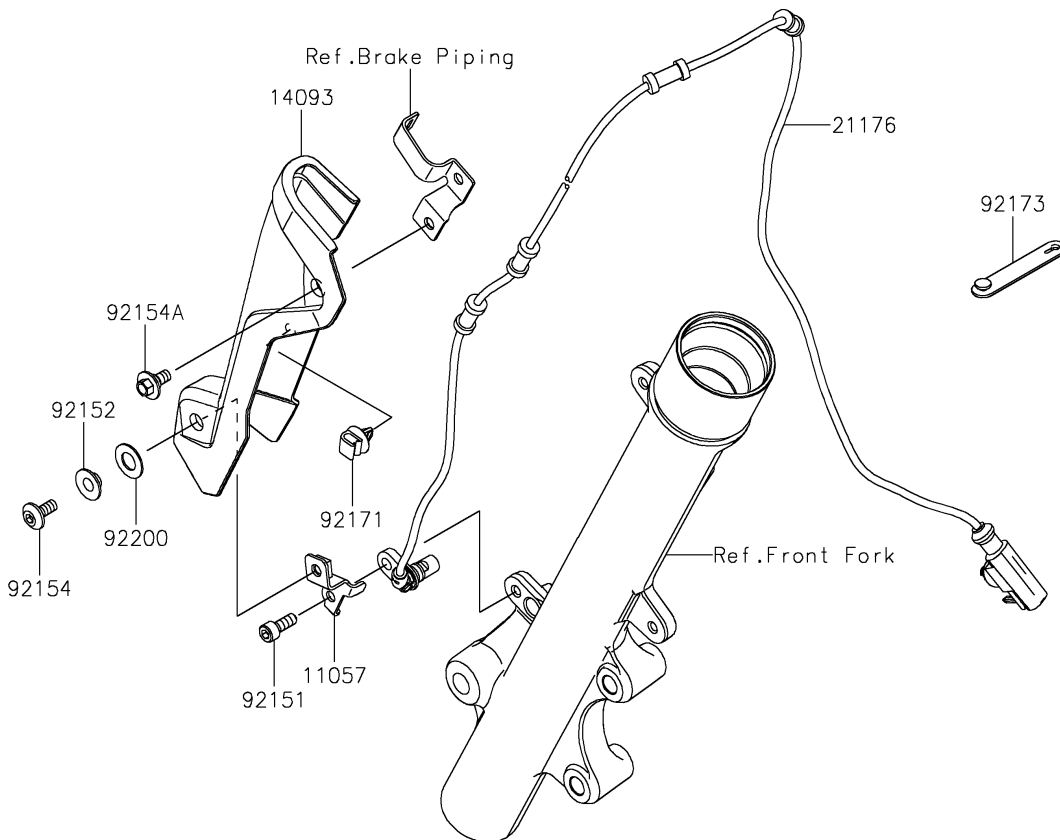

2024 KLX230 S ABS PARTS DIAGRAM

Front Master Cylinder

2024 KLX230 S ABS PARTS LIST

Front Master Cylinder

ITEM NAME	PART NUMBER	QUANTITY
BRACKET,ABS SENSOR (Ref # 11057)	11057-4142	1
COVER,ABS SENSOR (Ref # 14093)	14093-0863	1
SENSOR,SPEED,FR (Ref # 21176)	21176-1244	1
SWITCH,BRAKE (Ref # 27010)	27010-0873	1
CYLINDER-ASSY-MASTER,FR (Ref # 43015)	43015-0826	1
PISTON-COMP-BRAKE (Ref # 43020)	43020-0034	1
STOPPER-BRAKE,PISTON (Ref # 43022)	43022-0004	1
CAP-BRAKE (Ref # 43026)	43026-1082	1
PLATE-DIAPHRAGM (Ref # 43027)	43027-1057	1
DIAPHRAGM (Ref # 43028)	43028-1061	1
HOLDER-BRAKE,MASTER CYLINDER (Ref # 43034)	43034-1016	1
LEVER-GRIP,FRONT BRAKE (Ref # 46092)	46092-0587	1
COVER-SEAL,MASTER CYLINDER (Ref # 49016)	49016-1044	1
BOLT,FRONT BRAKE LEVER (Ref # 92001)	92001-1728	1
BOLT,SCREW,4X12 (Ref # 92002)	92002-1323	1
BOLT (Ref # 92002A)	92002-1894	2
SCREW,4MM (Ref # 92009)	92009-1458	2
NUT,FLANGED,6MM,BLACK (Ref # 92015)	92015-1233	1
BOLT (Ref # 92151)	92151-1166	1
COLLAR (Ref # 92152)	92152-0427	1
BOLT,SOCKET,6X14 (Ref # 92154)	92154-3763	1
BOLT,FLANGED,6X13 (Ref # 92154A)	92154-4411	1
CLAMP (Ref # 92171)	92171-0640	1
CLAMP (Ref # 92173)	92173-2199	3
WASHER,10.5X20X1.0 (Ref # 92200)	92200-0870	1