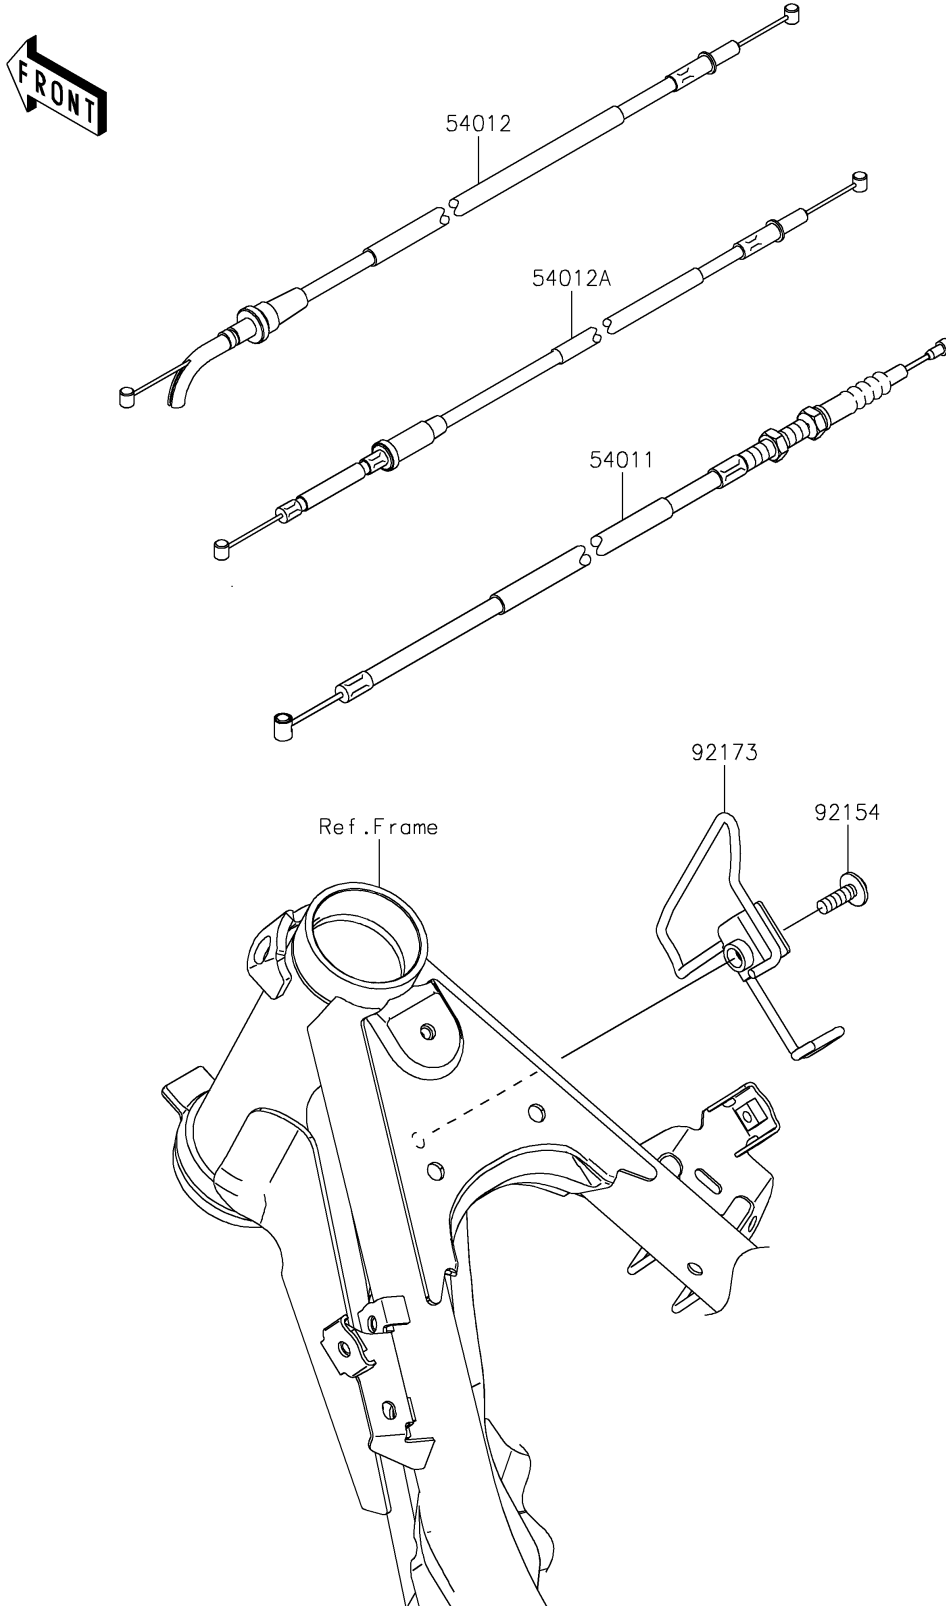

2024 KLX® 230 S ABS PARTS DIAGRAM

Cables

F2540

2024 KLX® 230 S ABS PARTS LIST

Cables

ITEM NAME	PART NUMBER	QUANTITY
CABLE-CLUTCH (Ref # 54011)	54011-0639	1
CABLE-THROTTLE,PULL (Ref # 54012)	54012-0754	1
CABLE-THROTTLE,RETURN (Ref # 54012A)	54012-0755	1
BOLT,SOCKET,6X18 (Ref # 92154)	92154-1291	1
CLAMP (Ref # 92173)	92173-2046	1