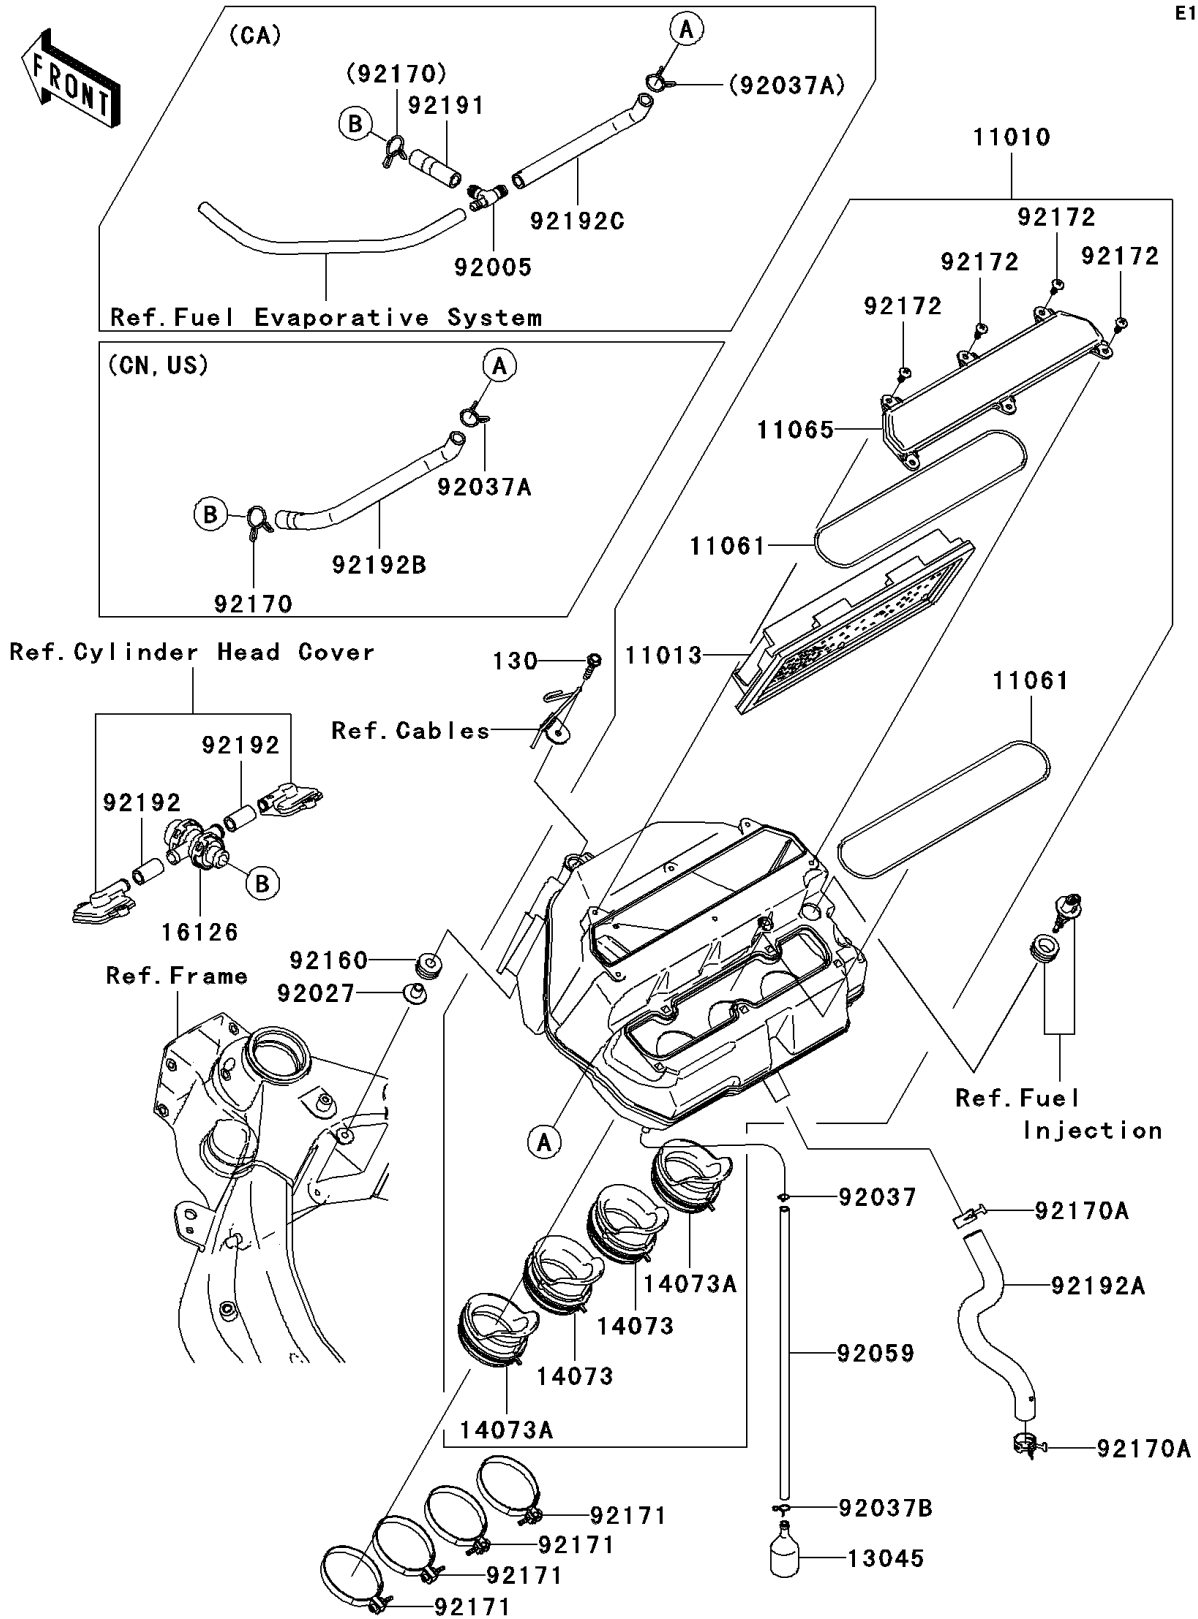

2005 Ninja® ZX™-6RR PARTS DIAGRAM

Air Cleaner

E1130

2005 Ninja® ZX™ -6RR PARTS LIST

Air Cleaner

ITEM NAME	PART NUMBER	QUANTITY
BOLT-FLANGED,M6X30 (Ref # 130)	130L0630	1
FILTER-ASSY-AIR (Ref # 11010)	11010-0050	1
ELEMENT-AIR FILTER (Ref # 11013)	11013-0010	1
GASKET (Ref # 11061)	11061-0127	2
CAP,AIR FILTER CASE (Ref # 11065)	11065-0082	1
RECEIVER-OIL (Ref # 13045)	13045-1057	1
DUCT,#2,#3 (Ref # 14073)	14073-0077	2
DUCT,#1,#4 (Ref # 14073A)	14073-0084	2
VALVE,AIR SWITCH (Ref # 16126)	16126-1433	1
COLLAR,L=13.1 (Ref # 92027)	92027-251	1
CLAMP,TUBE (Ref # 92037)	92037-010	1
CLAMP (Ref # 92037A)	92037-1593	1
CLAMP (Ref # 92037B)	92037-1712	1
TUBE,6X9X360 (Ref # 92059)	92059-103	1
DAMPER (Ref # 92160)	92160-1162	1
CLAMP (Ref # 92170)	92170-1017	1
CLAMP (Ref # 92170A)	92170-1060	2
CLAMP,FUNNEL TIGHTEN (Ref # 92171)	92171-0436	4
SCREW,5X16 (Ref # 92172)	92172-0177	6
TUBE,10X16X29 (Ref # 92192)	92192-0009	2
TUBE,BLOW-BY (Ref # 92192A)	92192-0153	1
FITTING (Ref # 92005)	92005-1402	1
TUBE,FITTING-AIR SWITCH (Ref # 92191)	92191-1813	1
TUBE,A/C-ASV (Ref # 92192B)	92192-0154	1
TUBE,FITTING-A/C (Ref # 92192C)	92192-0168	1