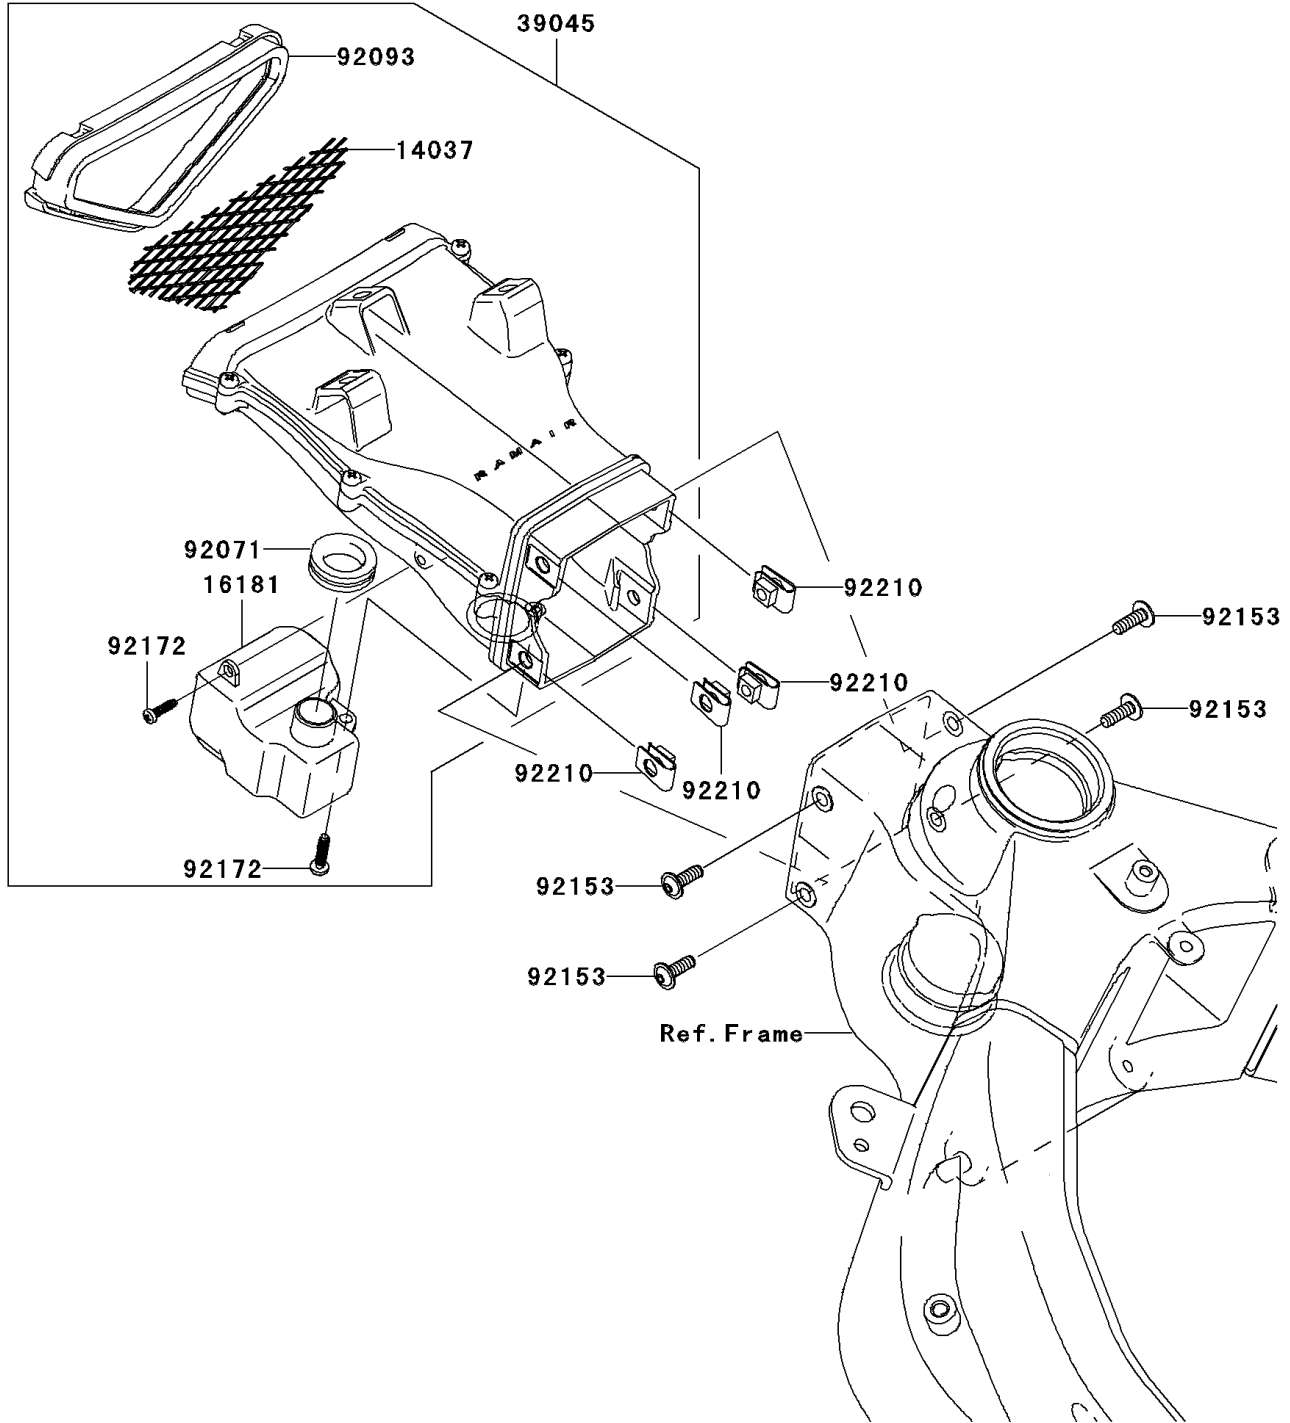

# 2005 Ninja® ZX™-6RR PARTS DIAGRAM

Air Duct

E1131

## 2005 Ninja® ZX™ -6RR PARTS LIST

### Air Duct

ITEM NAME	PART NUMBER	QUANTITY
SCREEN,INTAKE (Ref # 14037)	14037-0026	1
TANK-RESONATOR (Ref # 16181)	16181-0002	1
DUCT-ASSY,RAM (Ref # 39045)	39045-0011	1
GROMMET (Ref # 92071)	92071-3704	1
SEAL,RAMDUCT (Ref # 92093)	92093-0030	1
BOLT,6X18 (Ref # 92153)	92153-0875	4
SCREW,TAPPING,5X20 (Ref # 92172)	92172-0009	2
NUT (Ref # 92210)	92210-0130	4