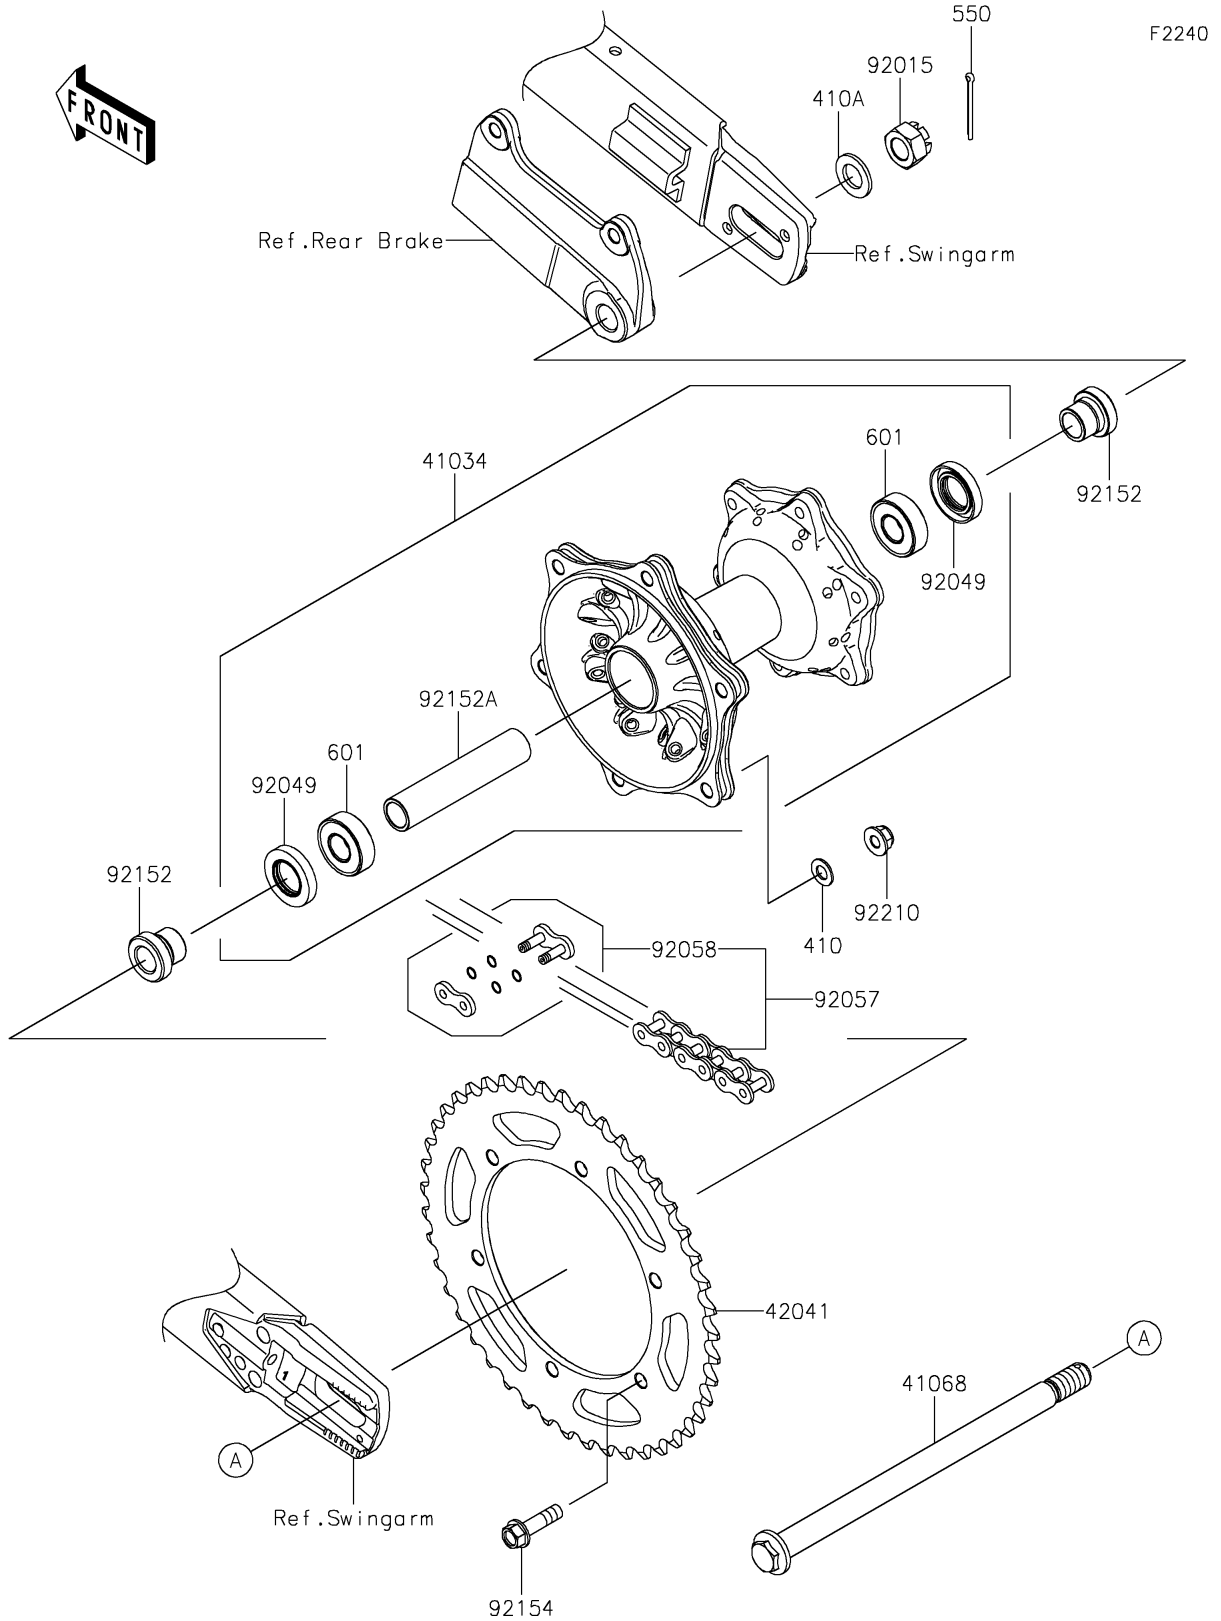

2024 KLX230 S PARTS DIAGRAM

Rear Hub

2024 KLX230 S PARTS LIST

Rear Hub

ITEM NAME	PART NUMBER	QUANTITY
DRUM-ASSY,RR (Ref # 41034)	41034-0612	1
AXLE,RR,15X244 (Ref # 41068)	41068-0673	1
SPROCKET-HUB,45T (Ref # 42041)	42041-0174	1
NUT,CASTLE,14MM (Ref # 92015)	92015-1765	1
SEAL-OIL (Ref # 92049)	92049-0114	2
CHAIN,DRIVE,520VF2X108L (Ref # 92057)	92057-0802	1
JOINT-CHAIN (Ref # 92058)	92058-0069	1
COLLAR (Ref # 92152)	92152-2545	2
COLLAR,15.2X20X96.2 (Ref # 92152A)	92152-2546	1
BOLT,FLANGED,8X30 (Ref # 92154)	92154-3918	6
NUT,8MM (Ref # 92210)	92210-0570	6
WASHER-PLAIN-SMALL,8MM (Ref # 410)	410AA0800	6
WASHER-PLAIN-SMALL,14MM (Ref # 410A)	410AA1400	1
PIN-COTTER,3.0X35 (Ref # 550)	550AA3035	1
BEARING-BALL (Ref # 601)	601B6202UU	2