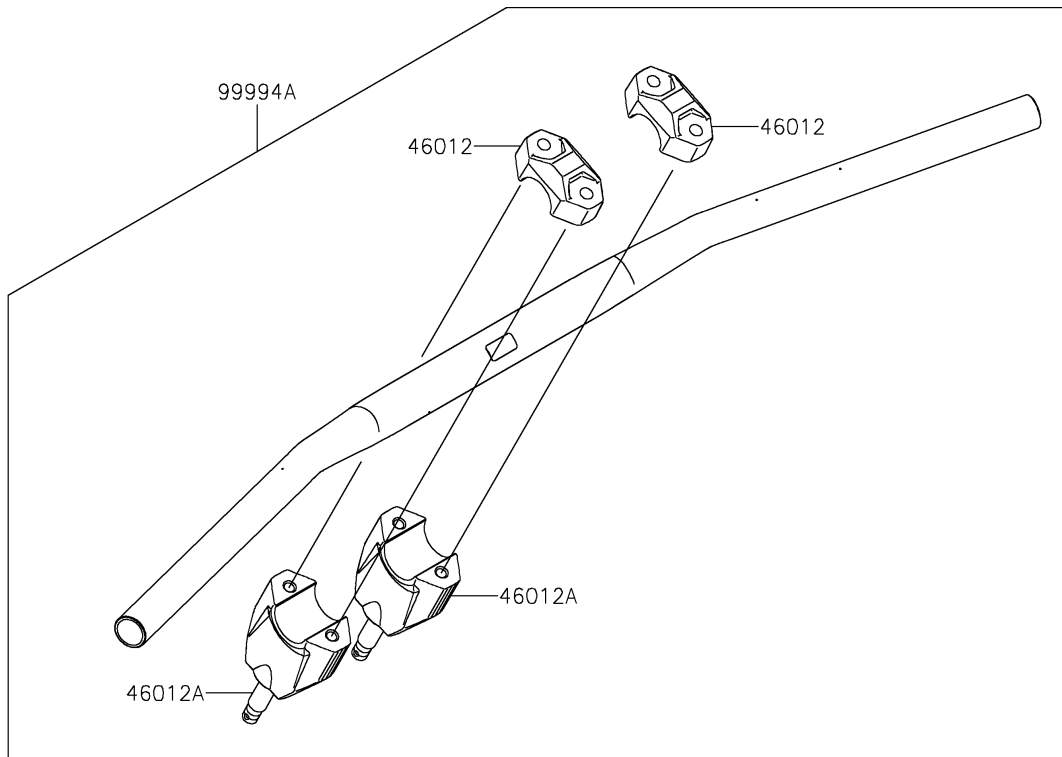

2024 KLX® 230 S PARTS DIAGRAM

Accessory(Handle)

2024 KLX® 230 S PARTS LIST

Accessory(Handle)

ITEM NAME	PART NUMBER	QUANTITY
HOLDER-HANDLE,UPP,P.SILVER (Ref # 46012)	46012-0359-458	2
HOLDER-HANDLE,LWR,P.SILVER (Ref # 46012A)	46012-0360-458	2
COVER-HANDLE,LH,EBONY (Ref # 59441)	59441-0045-6C	1
COVER-HANDLE,RH,EBONY (Ref # 59441A)	59441-0046-6C	1
COLLAR,6.5X10.5X9.3 (Ref # 92152)	92152-1992	1
COLLAR,6.5X10.5X14 (Ref # 92152A)	92152-2302	1
COLLAR,6.5X15X3.4 (Ref # 92152B)	92152-2314	3
COLLAR (Ref # 92152C)	92152-2592	1
BOLT (Ref # 92154)	92154-1670	1
BOLT (Ref # 92154A)	92154-2359	1
BOLT,6X12 (Ref # 92154B)	92154-7271	1
BOLT,FLANGED,6X16 (Ref # 92154C)	92154-7288	1
NUT,LOCK,FLANGED,6MM (Ref # 92210)	92210-1992	2
HANDLE-BAR PAD (Ref # 99994)	99994-1274	1
FAT TYPE HANDLE BAR,P.SILVER (Ref # 99994A)	99994-1508-458	1
HAND COVER,EBONY (Ref # 99994B)	99994-2073-6C	1