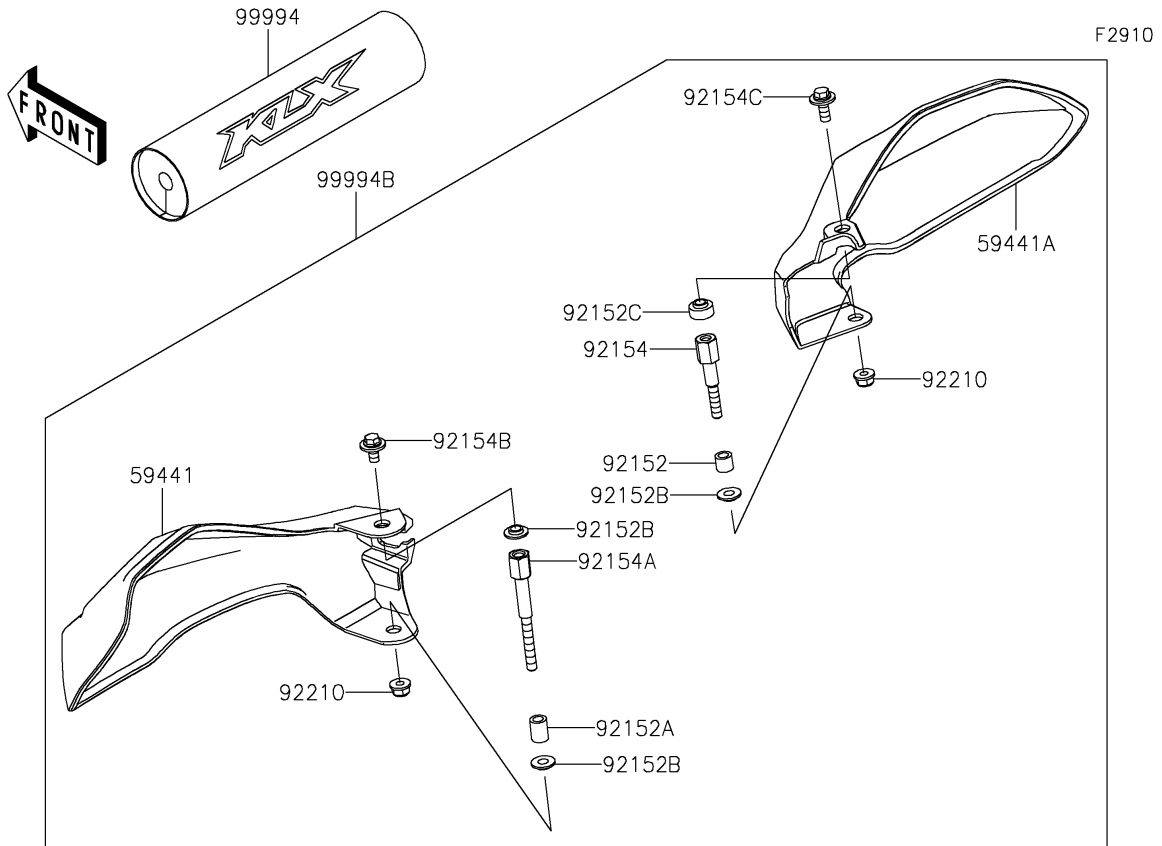

2024 KLX® 230 S PARTS DIAGRAM

Accessory(Handle)

2024 KLX® 230 S PARTS LIST

Accessory(Handle)

ITEM NAME	PART NUMBER	QUANTITY
HOLDER-HANDLE,UPP,P.SILVER (Ref # 46012)	46012-0359-458	2
HOLDER-HANDLE,LWR,P.SILVER (Ref # 46012A)	46012-0360-458	2
COVER-HANDLE,LH,EBONY (Ref # 59441)	59441-0045-6C	1
COVER-HANDLE,RH,EBONY (Ref # 59441A)	59441-0046-6C	1
COLLAR,6.5X10.5X9.3 (Ref # 92152)	92152-1992	1
COLLAR,6.5X10.5X14 (Ref # 92152A)	92152-2302	1
COLLAR,6.5X15X3.4 (Ref # 92152B)	92152-2314	3
COLLAR (Ref # 92152C)	92152-2592	1
BOLT (Ref # 92154)	92154-1670	1
BOLT (Ref # 92154A)	92154-2359	1
BOLT,6X12 (Ref # 92154B)	92154-7271	1
BOLT,FLANGED,6X16 (Ref # 92154C)	92154-7288	1
NUT,LOCK,FLANGED,6MM (Ref # 92210)	92210-1992	2
HANDLE-BAR PAD (Ref # 99994)	99994-1274	1
FAT TYPE HANDLE BAR,P.SILVER (Ref # 99994A)	99994-1508-458	1
HAND COVER,EBONY (Ref # 99994B)	99994-2073-6C	1