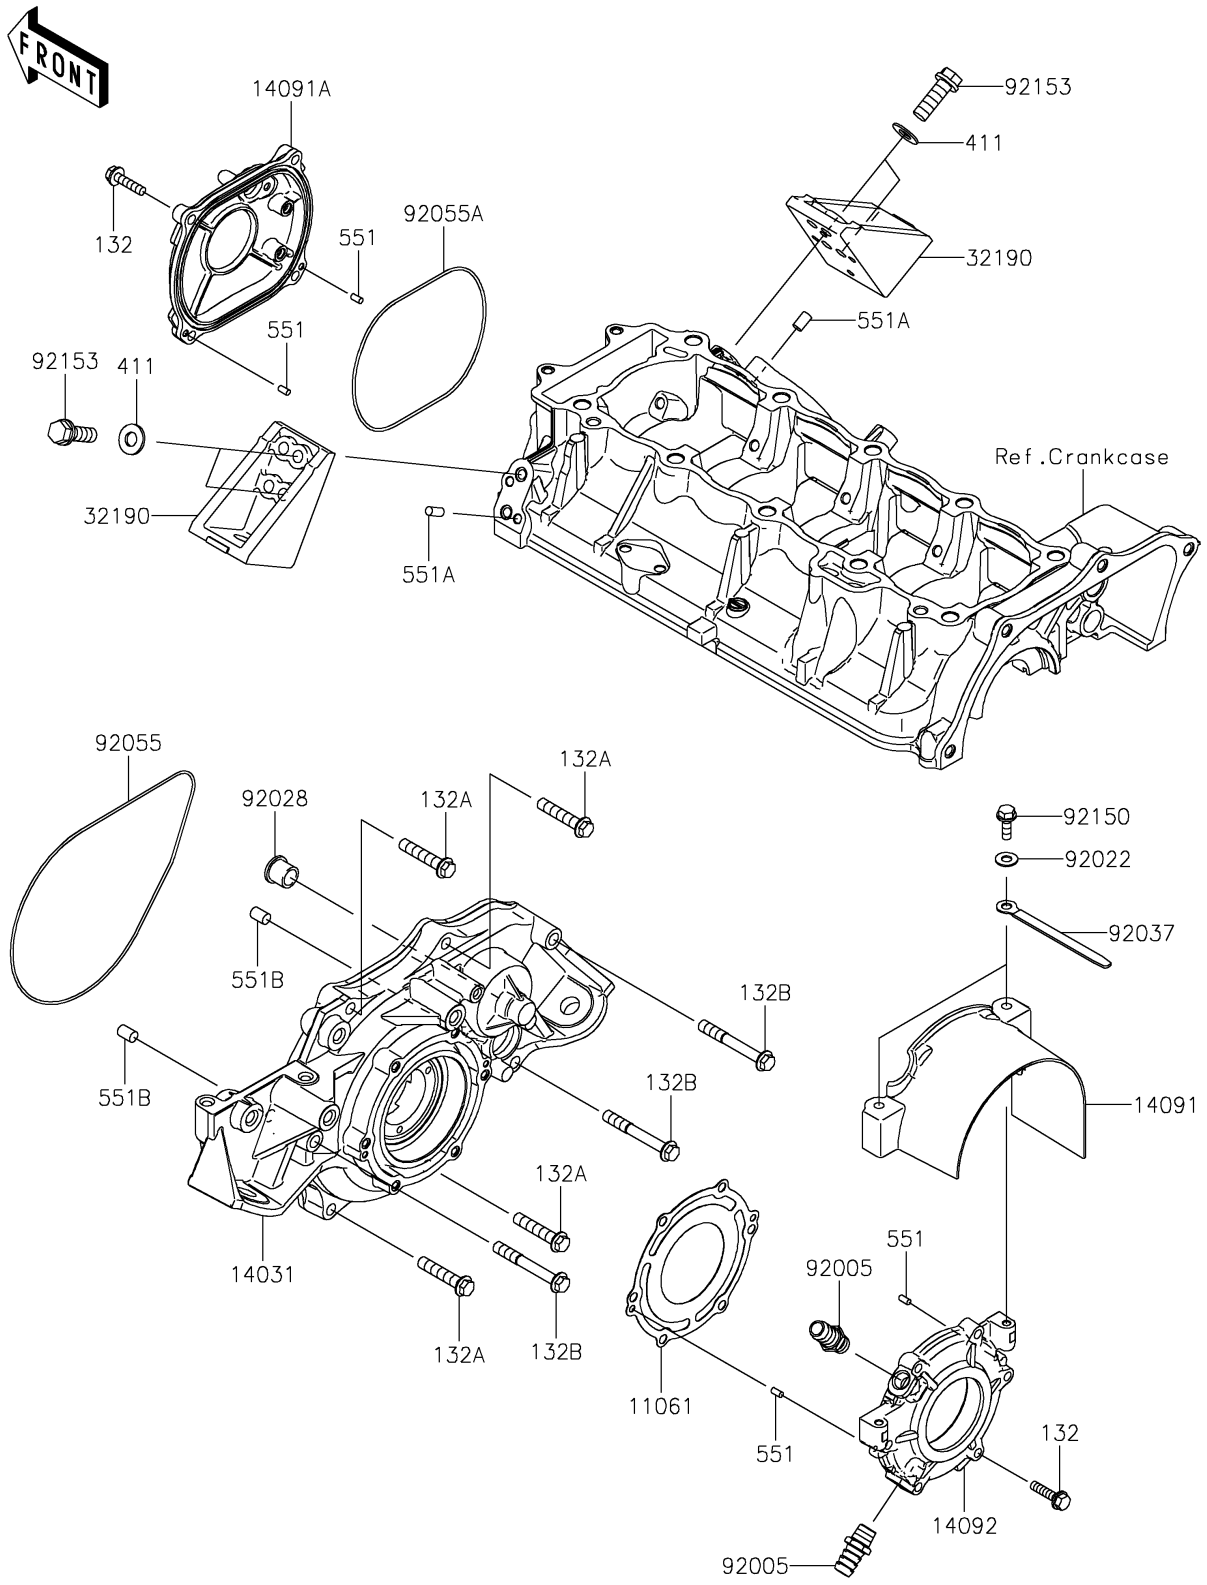

2024 JET SKI® STX® 160LX PARTS DIAGRAM

Engine Cover(s)

E1431

2024 JET SKI® STX® 160LX PARTS LIST

Engine Cover(s)

ITEM NAME	PART NUMBER	QUANTITY
GASKET,OUTPUT COVER (Ref # 11061)	11061-1499	1
COVER-GENERATOR (Ref # 14031)	14031-3737	1
COVER,COUPLING (Ref # 14091)	14091-3749	1
COVER,PULS (Ref # 14091A)	14091-3763	1
COVER,OUTPUT (Ref # 14092)	14092-1046	1
BRACKET-ENGINE (Ref # 32190)	32190-3703	2
FITTING (Ref # 92005)	92005-3714	2
WASHER,6.5X20X1.5 (Ref # 92022)	92022-3710	2
BUSHING (Ref # 92028)	92028-3718	1
CLAMP,L=100 (Ref # 92037)	92037-3736	2
RING-O,196X3 (Ref # 92055)	92055-3761	1
RING-O,120X3 (Ref # 92055A)	92055-3762	1
BOLT,6X18 (Ref # 92150)	92150-3729	2
BOLT,FLANGED,8X30 (Ref # 92153)	92153-3722	4
BOLT-FLANGED-SMALL,6X25 (Ref # 132)	132BD0625	10
BOLT-FLANGED-SMALL,8X40 (Ref # 132A)	132BD0840	4
BOLT-FLANGED-SMALL,8X60 (Ref # 132B)	132BD0860	3
WASHER-PLAIN,8MM (Ref # 411)	411S0800	4
PIN-DOWEL (Ref # 551)	551R0408	4
PIN-DOWEL (Ref # 551A)	551R0612	4
PIN-DOWEL (Ref # 551B)	551R0812	2