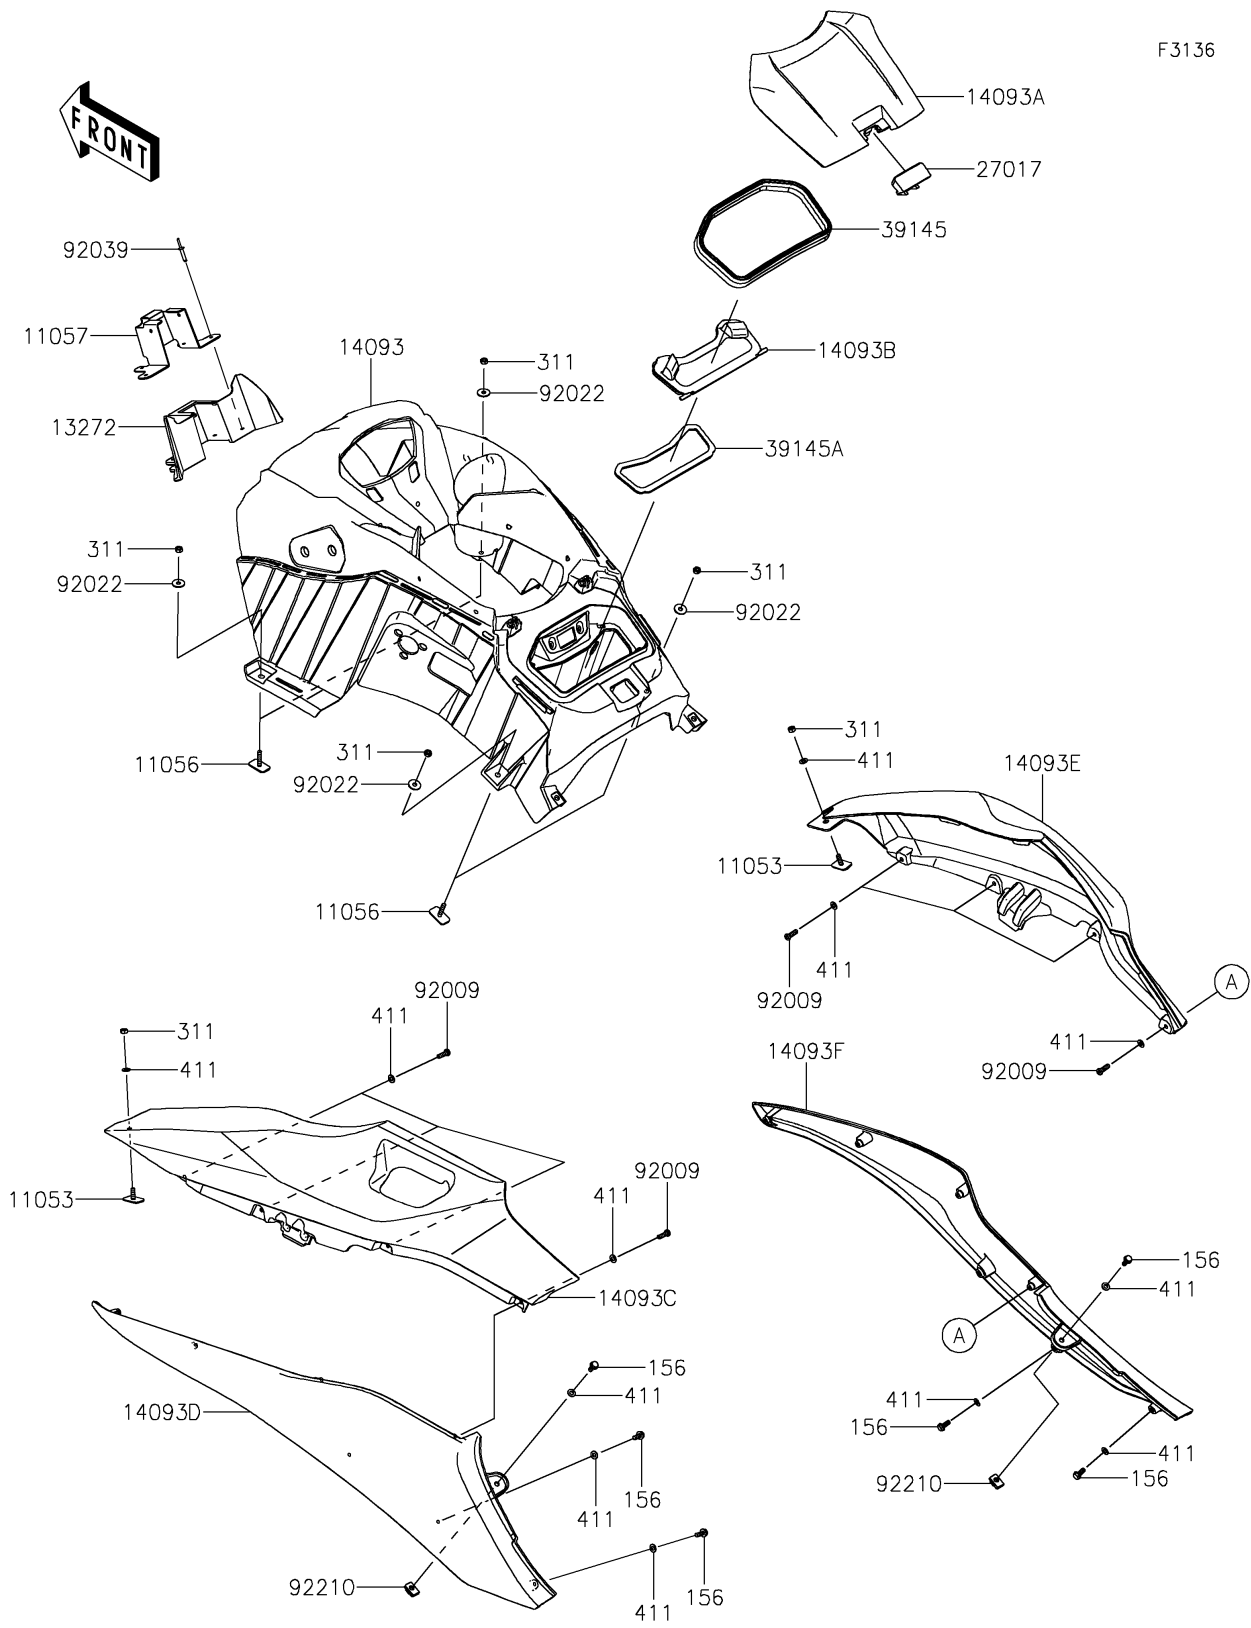

# 2024 JET SKI® STX® 160LX PARTS DIAGRAM

## Hull Middle Fittings

F3136

### Hull Middle Fittings

ITEM NAME	PART NUMBER	QUANTITY
BRACKET (Ref # 11053)	11053-3776	2
BRACKET (Ref # 11056)	11056-3724	4
BRACKET (Ref # 11057)	11057-7457	1
PLATE (Ref # 13272)	13272-2736	1
COVER,METER (Ref # 14093)	14093-0881	1
COVER,CNT STRAGE,EBONY (Ref # 14093A)	14093-0884-H8	1
COVER,INNER,CNT (Ref # 14093B)	14093-0885	1
COVER,LH,UPP,EBONY (Ref # 14093C)	14093-0887-H8	1
COVER,LH,LWR,N.RED (Ref # 14093D)	14093-0889-72A	1
COVER,RH,UPP,EBONY (Ref # 14093E)	14093-0891-H8	1
COVER,RH,LWR,N.RED (Ref # 14093F)	14093-0893-72A	1
LOCK,CNT STRAGE (Ref # 27017)	27017-0554	1
TRIM-SEAL,STRAGE,CNT (Ref # 39145)	39145-0716	1
TRIM-SEAL,INNER,CNT (Ref # 39145A)	39145-0717	1
SCREW,TAPPING,6X20 (Ref # 92009)	92009-3842	8
WASHER,6.5X20X1.5 (Ref # 92022)	92022-3710	4
RIVET (Ref # 92039)	92039-3771	4
NUT,6MM (Ref # 92210)	92210-3768	2
BOLT-WP,6X16 (Ref # 156)	156R0616	6
NUT-HEX,6MM (Ref # 311)	311R0600	6
WASHER-PLAIN,6MM (Ref # 411)	411S0600	16