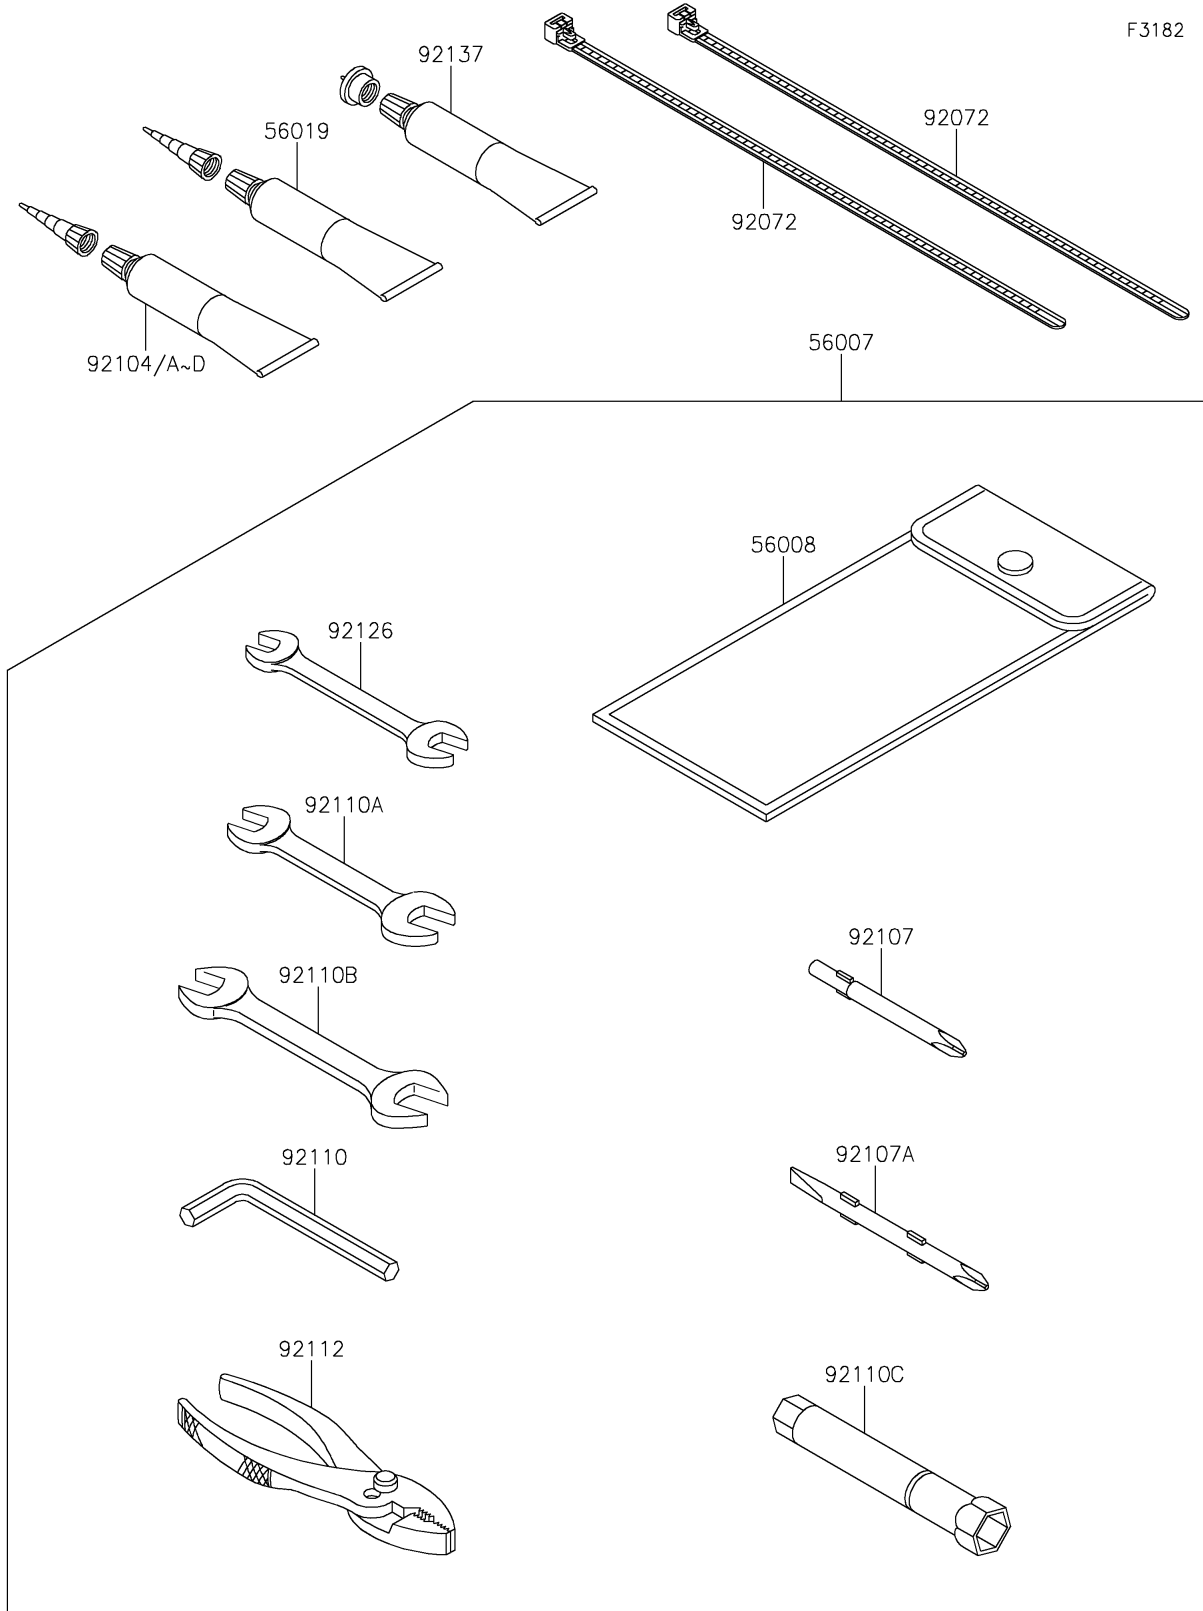

2024 JET SKI® STX® 160LX PARTS DIAGRAM

Owner's Tools

2024 JET SKI® STX® 160LX PARTS LIST

Owner's Tools

ITEM NAME	PART NUMBER	QUANTITY
TOOL-KIT (Ref # 56007)	56007-3720	1
BAG,TOOL (Ref # 56008)	56008-3706	1
GASKET-LIQUID,TB1211,WHITE (Ref # 56019)	56019-120	1
BAND,L=250 (Ref # 92072)	92072-1237	2
GASKET-LIQUID,TB1211F,CLEAR (Ref # 92104)	92104-0004	1
GASKET-LIQUID,TB1216,GRAY (Ref # 92104A)	92104-1063	1
GASKET-LIQUID,TB1216B,BLACK (Ref # 92104B)	92104-1064	1
GASKET-LIQUID,TB1215,GRAY (Ref # 92104C)	92104-1065	1
GASKET-LIQUID,TB1521,BROWN (Ref # 92104D)	92104-3701	1
TOOL-DRIVER,#3PHILLIPS (Ref # 92107)	92107-005	1
TOOL-DRIVER,#2PHILLIPS&SLOT (Ref # 92107A)	92107-1051	1
TOOL-WRENCH,ALLEN,5MM (Ref # 92110)	92110-1015	1
TOOL-WRENCH,OPEN END,10X12 (Ref # 92110A)	92110-1152	1
TOOL-WRENCH,OPEN END,14X17 (Ref # 92110B)	92110-1153	1
TOOL-WRENCH,BOX,16MM (Ref # 92110C)	92110-3706	1
TOOL-PLIERS (Ref # 92112)	92112-1001	1
TOOL-WRENCH,OPEN END,8X10 (Ref # 92126)	92126-004	1
GREASE (Ref # 92137)	92137-1002	1