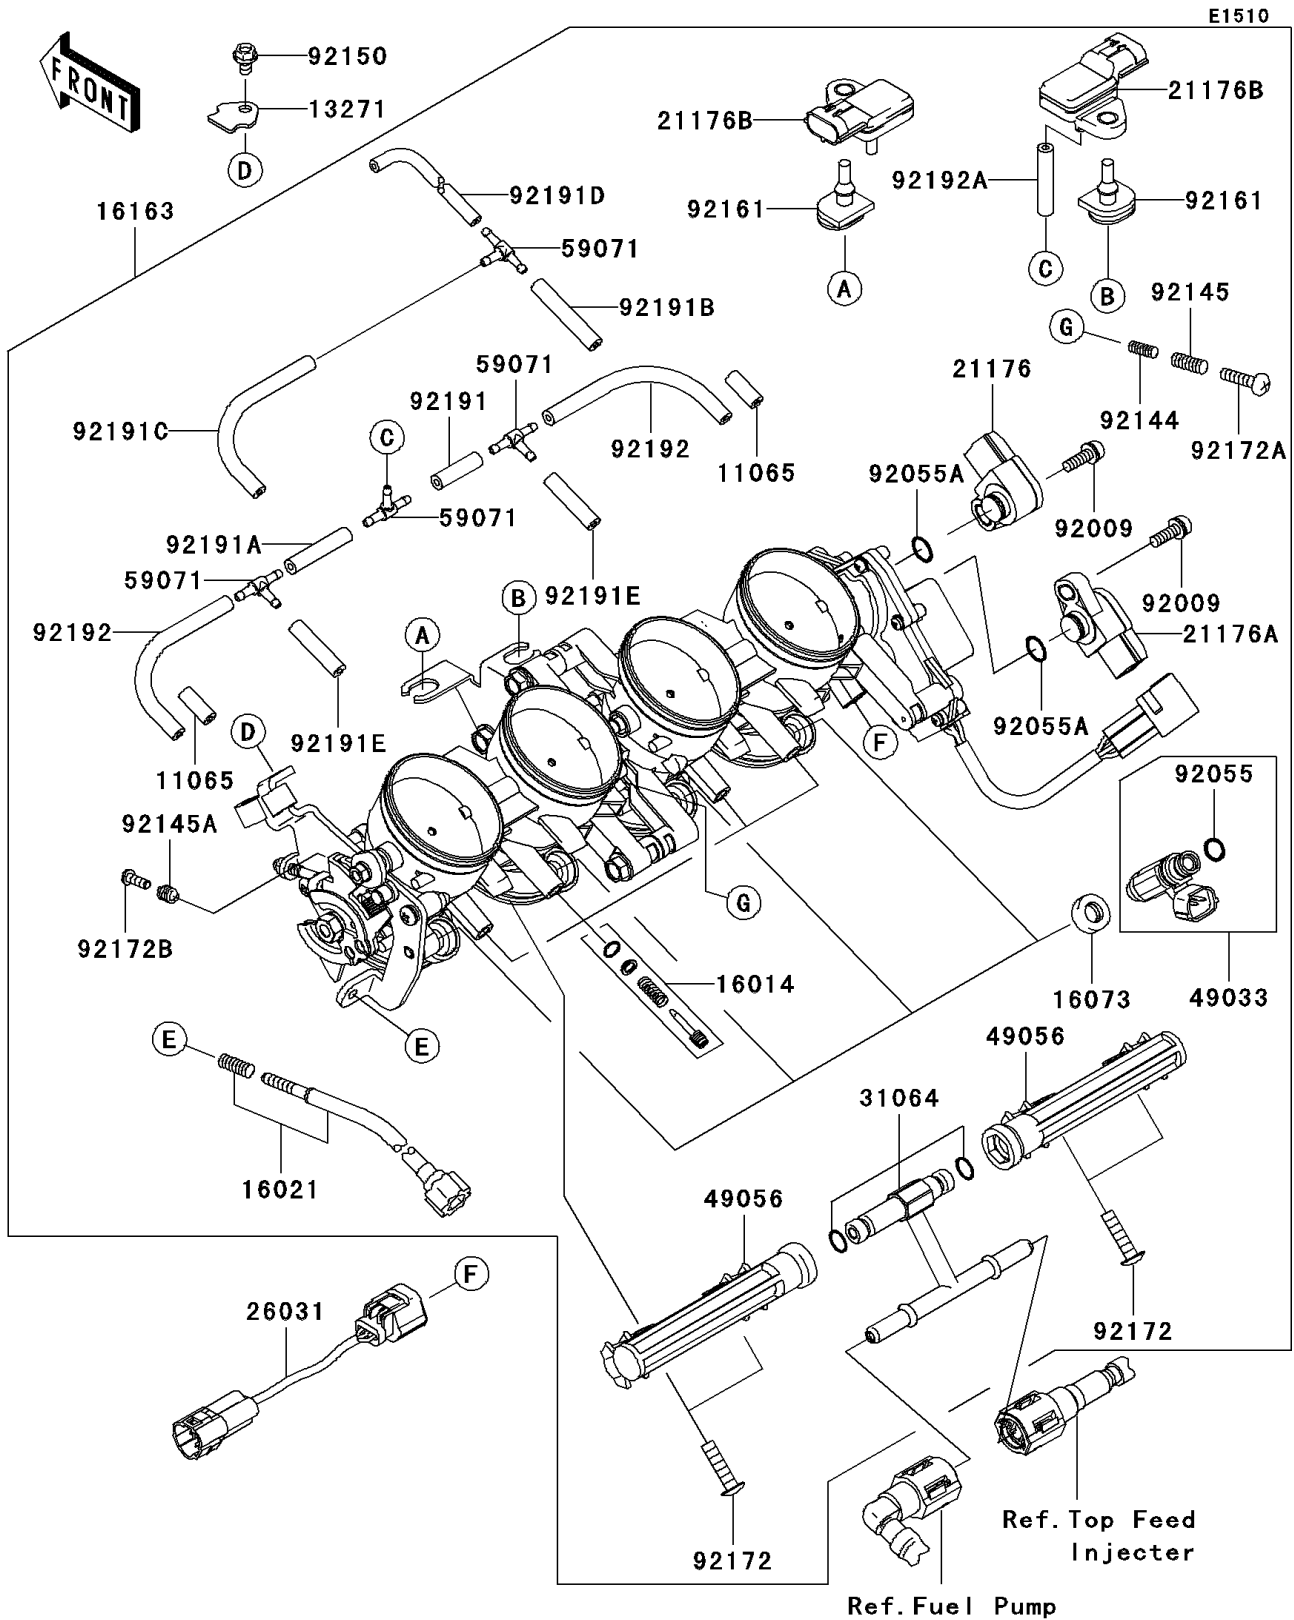

# 2005 Ninja<sup>®</sup> ZX™ -6RR PARTS DIAGRAM

Throttle

## 2005 Ninja® ZX™-6RR PARTS LIST

### Throttle

ITEM NAME	PART NUMBER	QUANTITY
CAP (Ref # 11065)	11065-0018	2
PLATE (Ref # 13271)	13271-0559	1
SCREW-PILOT AIR (Ref # 16014)	16014-0002	4
SCREW-THROTTLE STOP (Ref # 16021)	16021-0010	1
INSULATOR (Ref # 16073)	16073-3707	4
THROTTLE-ASSY (Ref # 16163)	16163-0056	1
SENSOR,TPS (Ref # 21176)	21176-0001	1
SENSOR,TPS (Ref # 21176A)	21176-0002	1
SENSOR (Ref # 21176B)	21176-1118	2
HARNESS (Ref # 26031)	26031-0288	1
PIPE-COMP,FUEL (Ref # 31064)	31064-0023	1
NOZZLE-INJECTION (Ref # 49033)	49033-0006	4
PIPE-INJECTION (Ref # 49056)	49056-0001	2
JOINT,3WAY,T (Ref # 59071)	59071-3752	4
SCREW,THROTTLE SENSOR (Ref # 92009)	92009-1981	2
RING-O,INJECTION NOZZLE (Ref # 92055)	92055-1622	4
RING-O (Ref # 92055A)	92055-1671	2
SPRING (Ref # 92144)	92144-1451	1
SPRING,THROTTLE SYNCRO (Ref # 92145)	92145-0055	1
SPRING (Ref # 92145A)	92145-0294	1
BOLT,5X8 (Ref # 92150)	92150-1406	1
DAMPER (Ref # 92161)	92161-0041	2
SCREW,PIPE INJECTION (Ref # 92172)	92172-0064	4
SCREW,THROTTLE SYNCRO (Ref # 92172A)	92172-0065	1
SCREW (Ref # 92172B)	92172-0129	1
TUBE,3X7X25 (Ref # 92191)	92191-0020	1
TUBE,3X7X35 (Ref # 92191A)	92191-0021	1
TUBE,3X7X40 (Ref # 92191B)	92191-0022	1
TUBE,3X7X100 (Ref # 92191C)	92191-0023	1

### Throttle

ITEM NAME	PART NUMBER	QUANTITY
TUBE,3X7X153 (Ref # 92191D)	92191-0024	1
TUBE,3X7X30 (Ref # 92191E)	92191-0025	2
TUBE,3X7X95 (Ref # 92192)	92192-0018	2
TUBE,(3X7,3.5X7.5)X35 (Ref # 92192A)	92192-0192	1