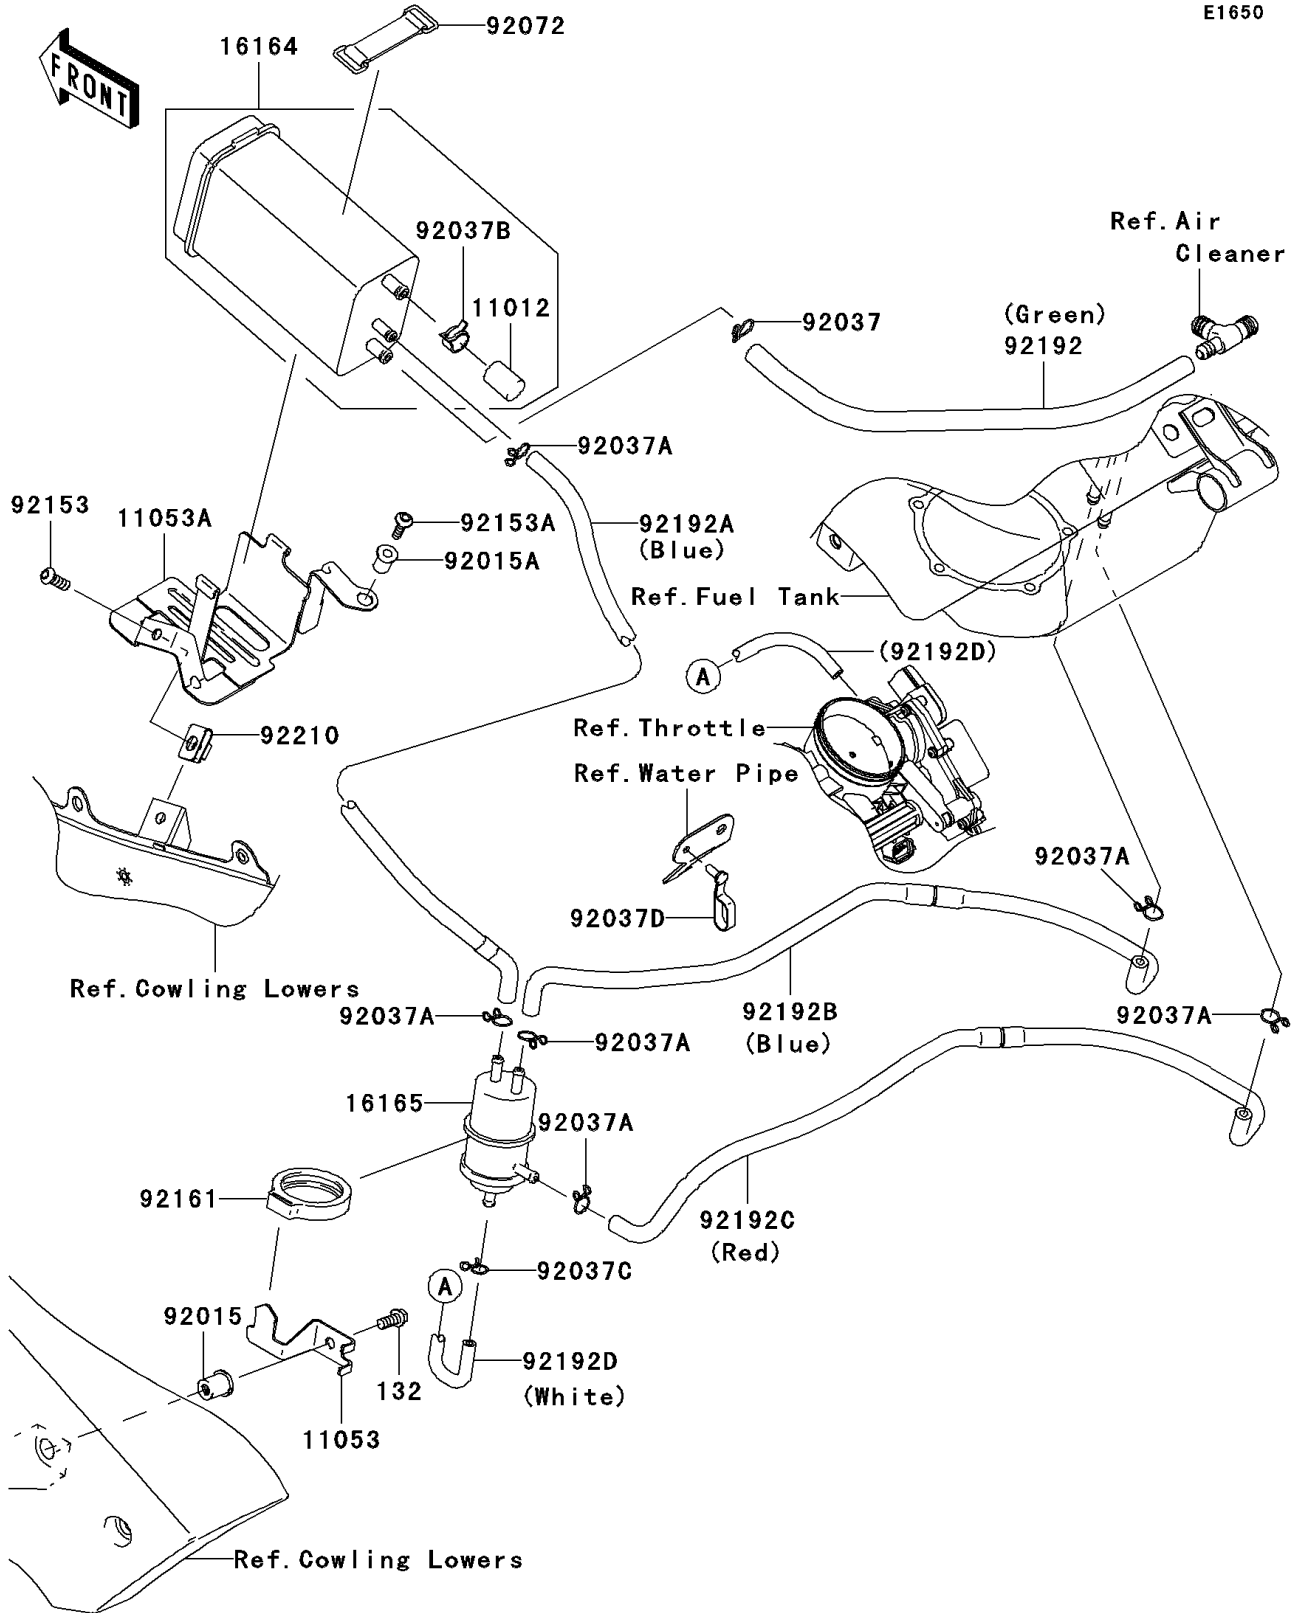

2005 Ninja® ZX™ -6RR PARTS DIAGRAM

Fuel Evaporative System(CA)

E1650

2005 Ninja® ZX™ -6RR PARTS LIST

Fuel Evaporative System(CA)

ITEM NAME	PART NUMBER	QUANTITY
CAP,CANISTER (Ref # 11012)	11012-1388	1
BRACKET (Ref # 11053)	11053-1619	1
BRACKET (Ref # 11053A)	11053-1658	1
CANISTER (Ref # 16164)	16164-1054	1
SEPARATOR (Ref # 16165)	16165-1001	1
NUT (Ref # 92015)	92015-1700	1
NUT,WELL,5MM (Ref # 92015A)	92015-1757	1
CLAMP,HOSE (Ref # 92037)	92037-1104	1
CLAMP,TUBE (Ref # 92037A)	92037-147	6
CLAMP,CANISTER (Ref # 92037B)	92037-1512	1
CLAMP (Ref # 92037C)	92037-1712	1
CLAMP,SPEED,L=80.5 (Ref # 92037D)	92037-1903	1
BAND,L=50 (Ref # 92072)	92072-1419	1
BOLT,SOCKET,6X16 (Ref # 92153)	92153-0404	1
BOLT,SOCKET,5X16 (Ref # 92153A)	92153-1244	1
DAMPER (Ref # 92161)	92161-0239	1
TUBE,CANISTER-FITTING,GREEN (Ref # 92192)	92192-0169	1
TUBE,SEPARATOR-CANISTER,BLUE (Ref # 92192A)	92192-0170	1
TUBE,SEPARATOR-TANK,BLUE (Ref # 92192B)	92192-0171	1
TUBE,SEPARATOR-TANK,RED (Ref # 92192C)	92192-0173	1
TUBE,THROTTLE-SEPARATOR,WHITE (Ref # 92192D)	92192-0175	1
NUT (Ref # 92210)	92210-0130	1
BOLT-FLANGED-SMALL,M6X14 (Ref # 132)	132L0614	1