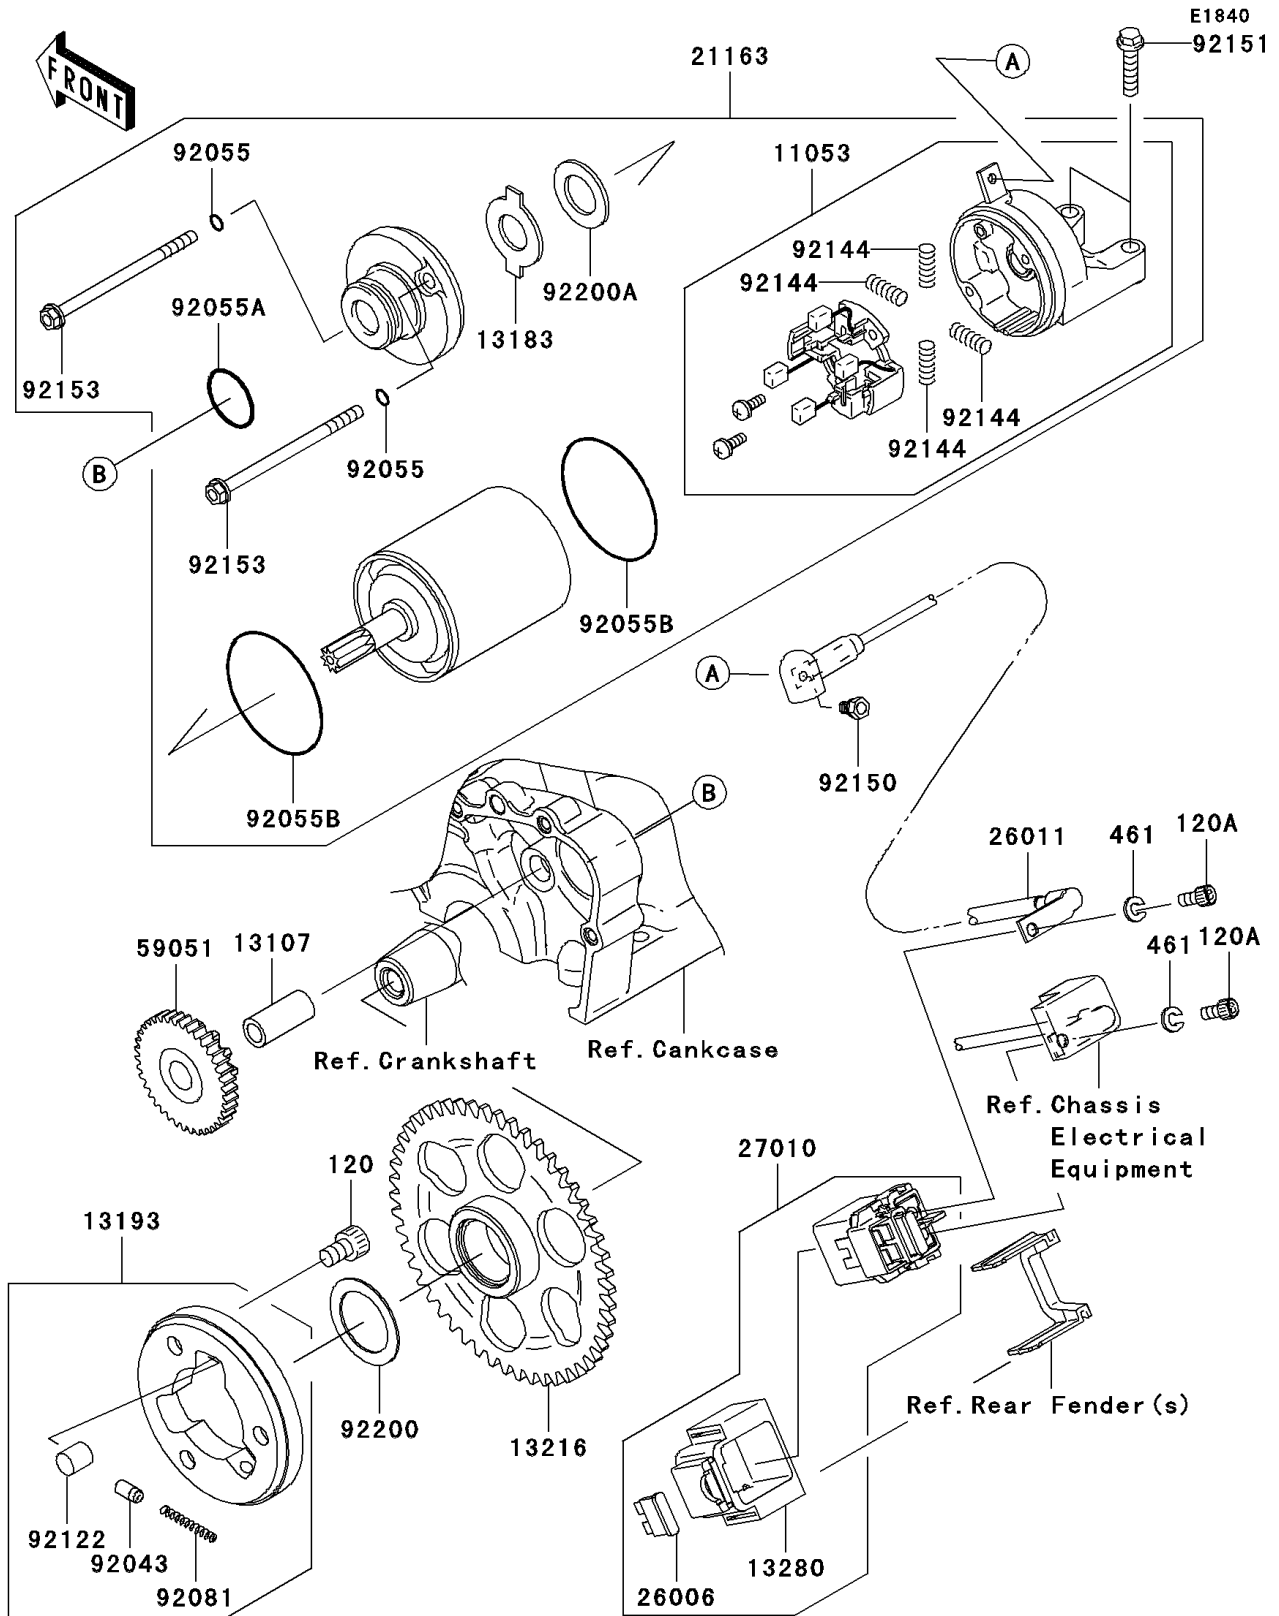

2005 Ninja® ZX™-6RR PARTS DIAGRAM

Starter Motor

2005 Ninja® ZX™ -6RR PARTS LIST

Starter Motor

ITEM NAME	PART NUMBER	QUANTITY
BOLT-SOCKET,M8X12 (Ref # 120)	120P0812	3
BOLT-SOCKET,M5X10 (Ref # 120A)	120S0510	2
WASHER-SPRING,5MM,BLACK (Ref # 461)	461K0500	2
BRACKET,STARTER (Ref # 11053)	11053-0224	1
SHAFT,7.8X12X26.5 (Ref # 13107)	13107-1176	1
PLATE (Ref # 13183)	13183-1460	1
CLUTCH-ASSY-ONEWAY (Ref # 13193)	13193-0001	1
GEAR-COMP,ONEWAY CLUTCH (Ref # 13216)	13216-0011	1
HOLDER,SWITCH (Ref # 13280)	13280-0109	1
STARTER-ELECTRIC (Ref # 21163)	21163-0006	1
FUSE,30A-G (Ref # 26006)	26006-1006	1
WIRE-LEAD (Ref # 26011)	26011-0065	1
SWITCH,MAGNETIC (Ref # 27010)	27010-0030	1
GEAR-SPUR,IDLE (Ref # 59051)	59051-1413	1
PIN (Ref # 92043)	92043-132	3
RING-O,STARTER (Ref # 92055)	92055-0013	2
RING-O,24.4X3.1 (Ref # 92055A)	92055-1262	1
RING-O (Ref # 92055B)	92055-1455	2
SPRING,COIL (Ref # 92081)	92081-159	3
ROLLER (Ref # 92122)	92122-006	3
SPRING,BRUSH (Ref # 92144)	92144-1423	4
BOLT (Ref # 92150)	92150-1305	1
BOLT,FLANGED,M6X25 (Ref # 92151)	92151-1930	2
BOLT (Ref # 92153)	92153-0405	2
WASHER,28.5X40.0X1.0 (Ref # 92200)	92200-0168	1
WASHER (Ref # 92200A)	92200-1019	1