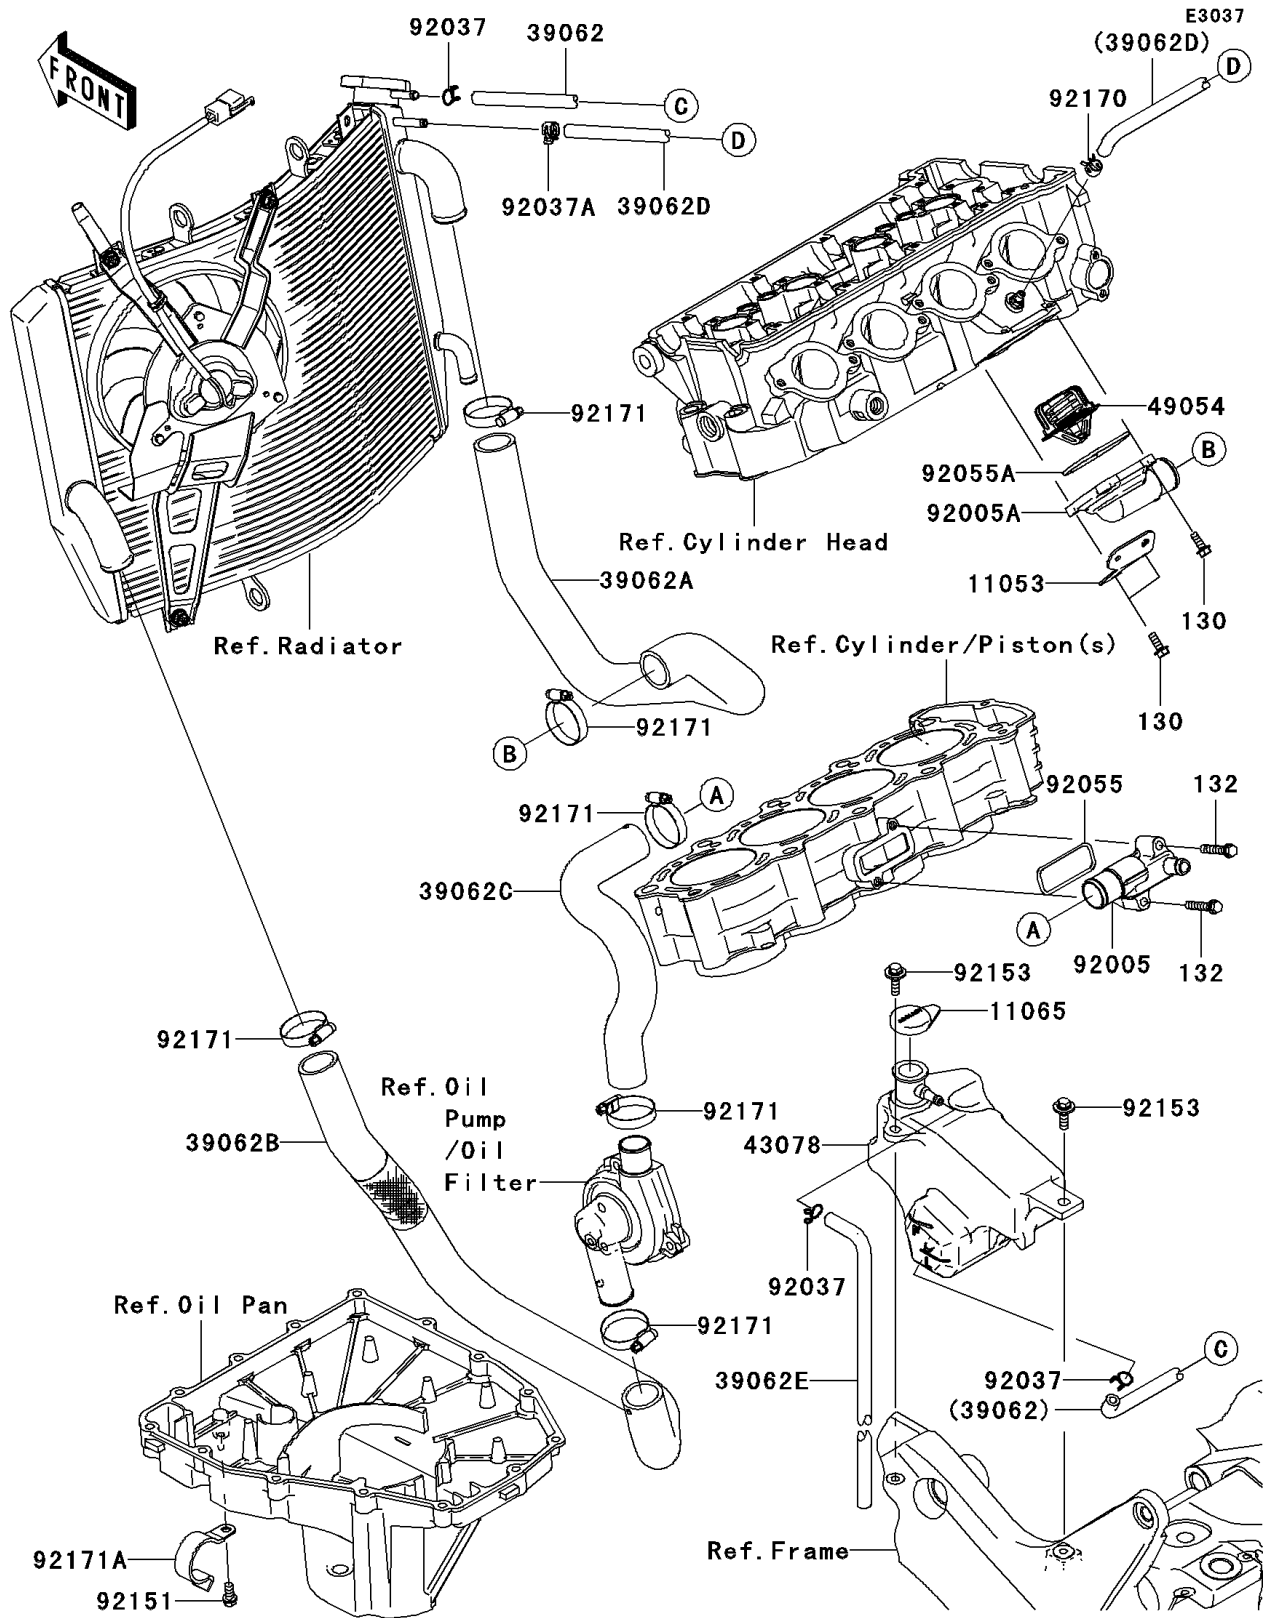

# 2005 Ninja® ZX™-6RR PARTS DIAGRAM

## Water Pipe

## 2005 Ninja® ZX™ -6RR PARTS LIST

### Water Pipe

ITEM NAME	PART NUMBER	QUANTITY
BOLT-FLANGED,M5X14 (Ref # 130)	130J0514	4
BOLT-FLANGED-SMALL,M6X30 (Ref # 132)	132J0630	2
BRACKET (Ref # 11053)	11053-1712	1
CAP,COOLANT (Ref # 11065)	11065-1093	1
HOSE-COOLING,5.5X10.5X717 (Ref # 39062)	39062-0015	1
HOSE-COOLING,THERMO-RAD (Ref # 39062A)	39062-0070	1
HOSE-COOLING,RAD-W.PUMP (Ref # 39062B)	39062-0071	1
HOSE-COOLING,W.PUMP-CYLINDER (Ref # 39062C)	39062-0072	1
HOSE-COOLING,RAD-HEAD (Ref # 39062D)	39062-0078	1
HOSE-COOLING,5.5X10.5X550 (Ref # 39062E)	39062-1208	1
RESERVOIR (Ref # 43078)	43078-0022	1
THERMOSTAT (Ref # 49054)	49054-1067	1
FITTING (Ref # 92005)	92005-0028	1
FITTING,THERMO CAP (Ref # 92005A)	92005-1275	1
CLAMP,TUBE (Ref # 92037)	92037-147	3
CLAMP,TUBE (Ref # 92037A)	92037-1505	1
RING-O (Ref # 92055)	92055-1402	1
RING-O,THERMOSTAT CAP (Ref # 92055A)	92055-1699	1
BOLT,6X12 (Ref # 92151)	92151-1133	1
BOLT,6X20 (Ref # 92153)	92153-0502	2
CLAMP (Ref # 92170)	92170-1493	1
CLAMP (Ref # 92171)	92171-0179	6
CLAMP (Ref # 92171A)	92171-0421	1