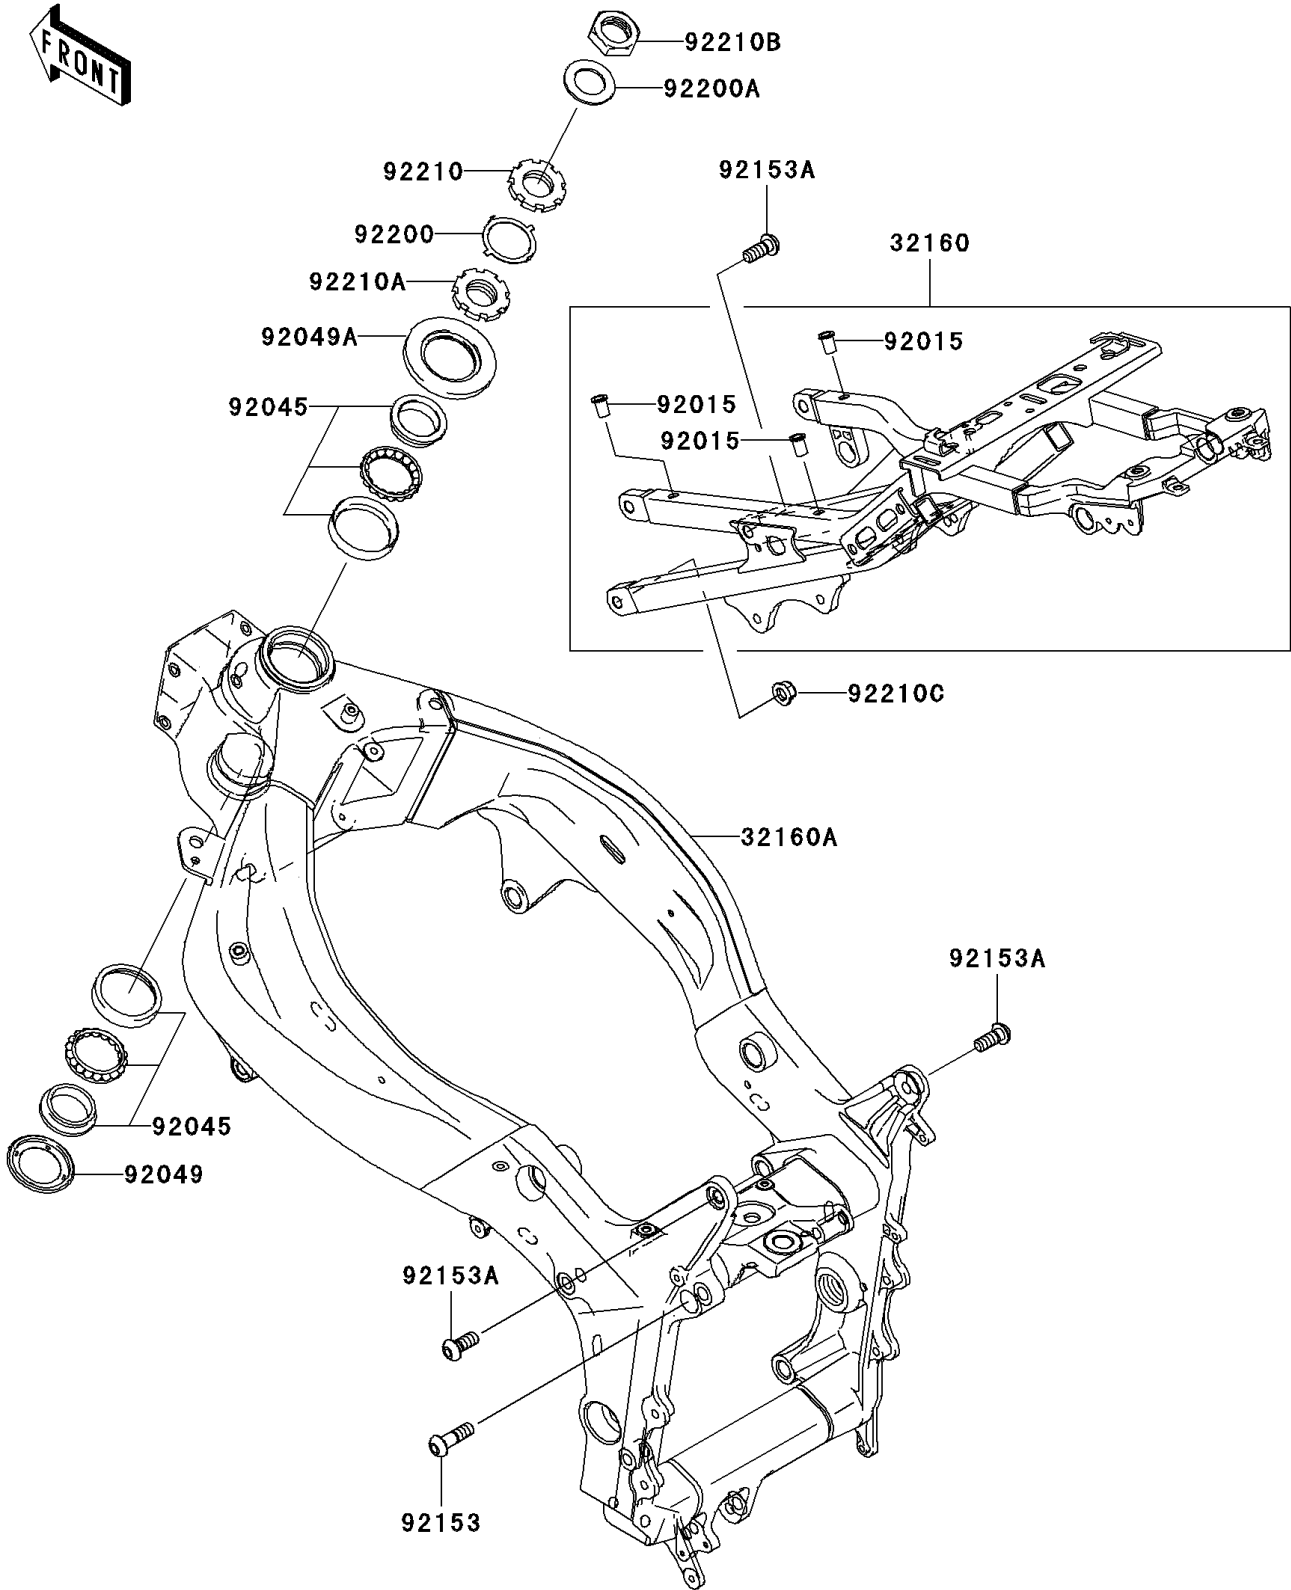

2005 Ninja® ZX™-6RR PARTS DIAGRAM

Frame

F2120

2005 Ninja® ZX™ -6RR PARTS LIST

Frame

ITEM NAME	PART NUMBER	QUANTITY
FRAME-COMP,RR,F.S.BLACK (Ref # 32160)	32160-0085-8F	1
FRAME-COMP,FR,F.S.BLACK (Ref # 32160A)	32160-0118-8F	1
NUT,POP,6MM,L=15 (Ref # 92015)	92015-1791	3
BEARING-BALL,SF07A17PX1V1 (Ref # 92045)	92045-1384	2
SEAL-OIL,DS35X55X4 (Ref # 92049)	92049-0022	1
SEAL-OIL,XMH 43 75 6.4J (Ref # 92049A)	92049-1382	1
BOLT,SOCKET,10X35 (Ref # 92153)	92153-0813	1
BOLT,SOCKET,10X25 (Ref # 92153A)	92153-0945	3
WASHER (Ref # 92200)	92200-0036	1
WASHER,28.5X42X1.6 (Ref # 92200A)	92200-0209	1
NUT,35MM (Ref # 92210)	92210-0095	1
NUT,35MM (Ref # 92210A)	92210-0096	1
NUT,28MM (Ref # 92210B)	92210-0209	1
NUT,LOCK,FLANGED,10MM (Ref # 92210C)	92210-1080	1