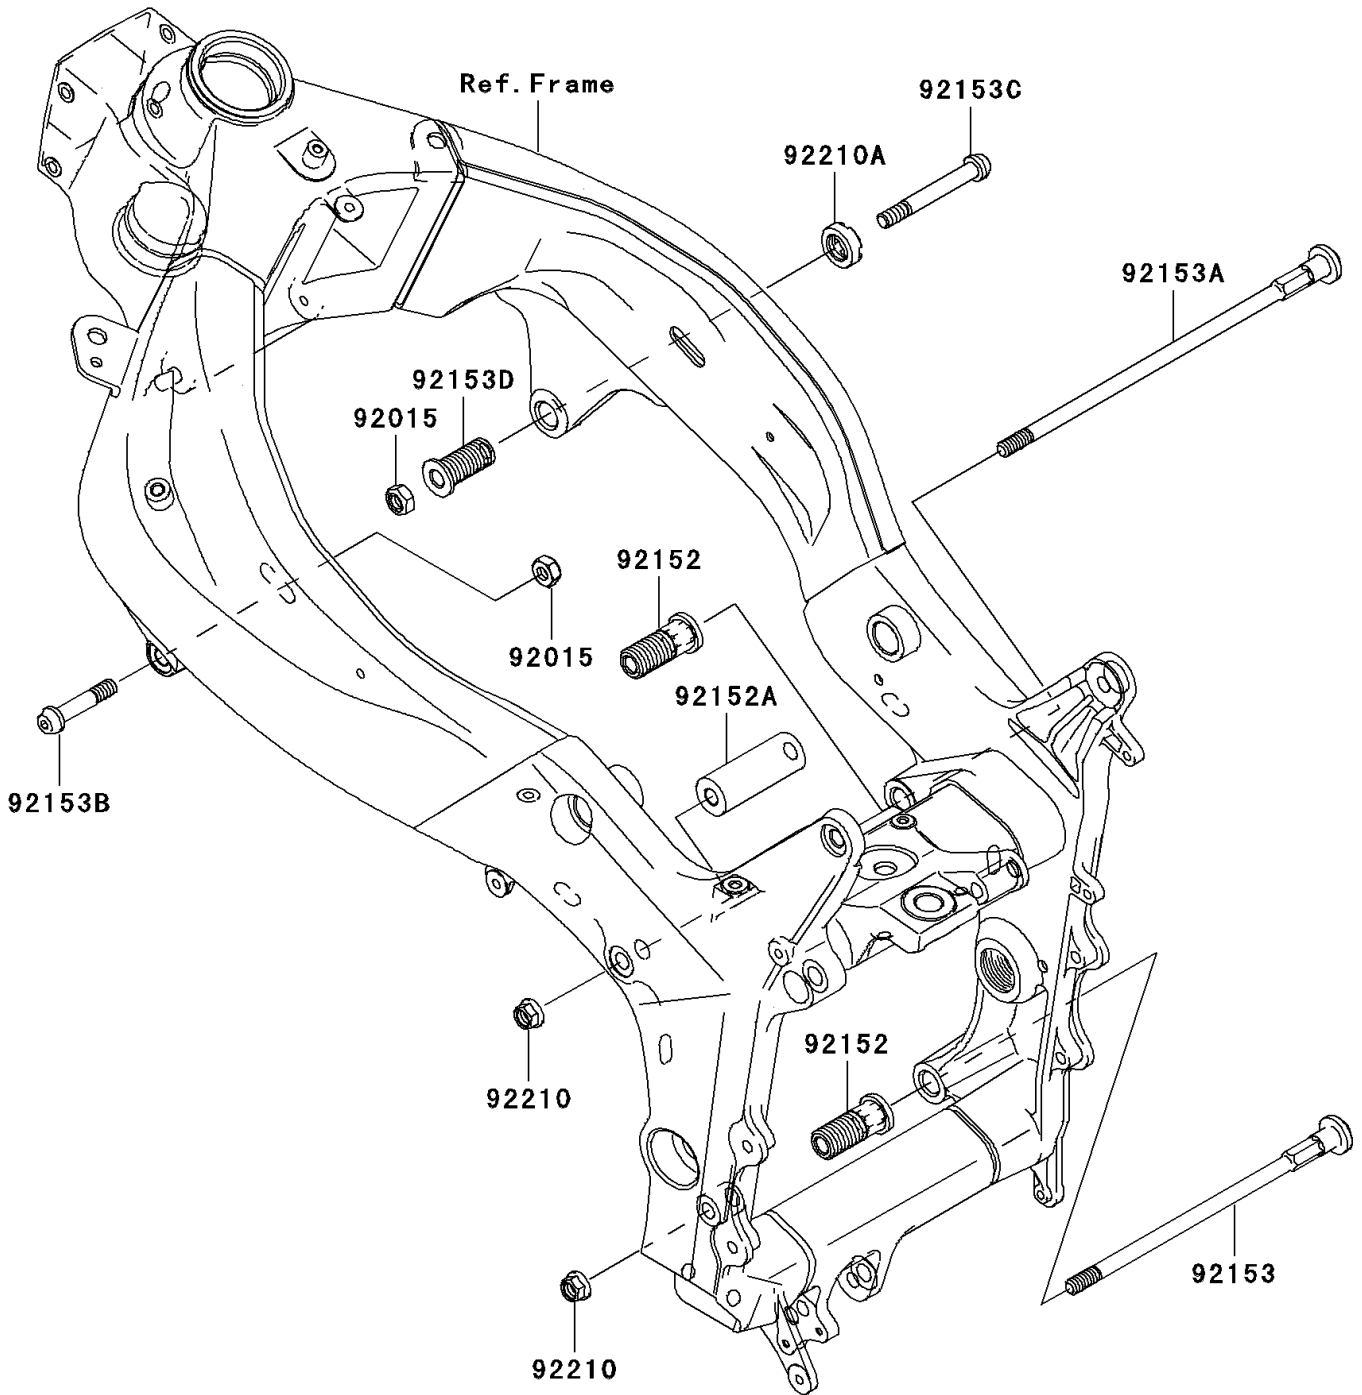

2005 Ninja[®] ZX[™]-6RR PARTS DIAGRAM

Engine Mount

F2122

2005 Ninja® ZX™ -6RR PARTS LIST

Engine Mount

ITEM NAME	PART NUMBER	QUANTITY
NUT,LOCK,10MM,BLACK (Ref # 92015)	92015-1189	2
COLLAR,ENGINE MOUNT (Ref # 92152)	92152-0076	2
COLLAR,10.5X26X70 (Ref # 92152A)	92152-1062	1
BOLT,SOCKET,10X233 (Ref # 92153)	92153-0814	1
BOLT,SOCKET,10X285.5 (Ref # 92153A)	92153-0815	1
BOLT,SOCKET,10X50 (Ref # 92153B)	92153-0858	1
BOLT,SOCKET,10X80 (Ref # 92153C)	92153-0924	1
BOLT,ENGINE MOUNT,18MM (Ref # 92153D)	92153-1098	1
NUT,LOCK,FLANGED,10MM (Ref # 92210)	92210-1139	2
NUT,CASTLE,18MM (Ref # 92210A)	92210-1390	1