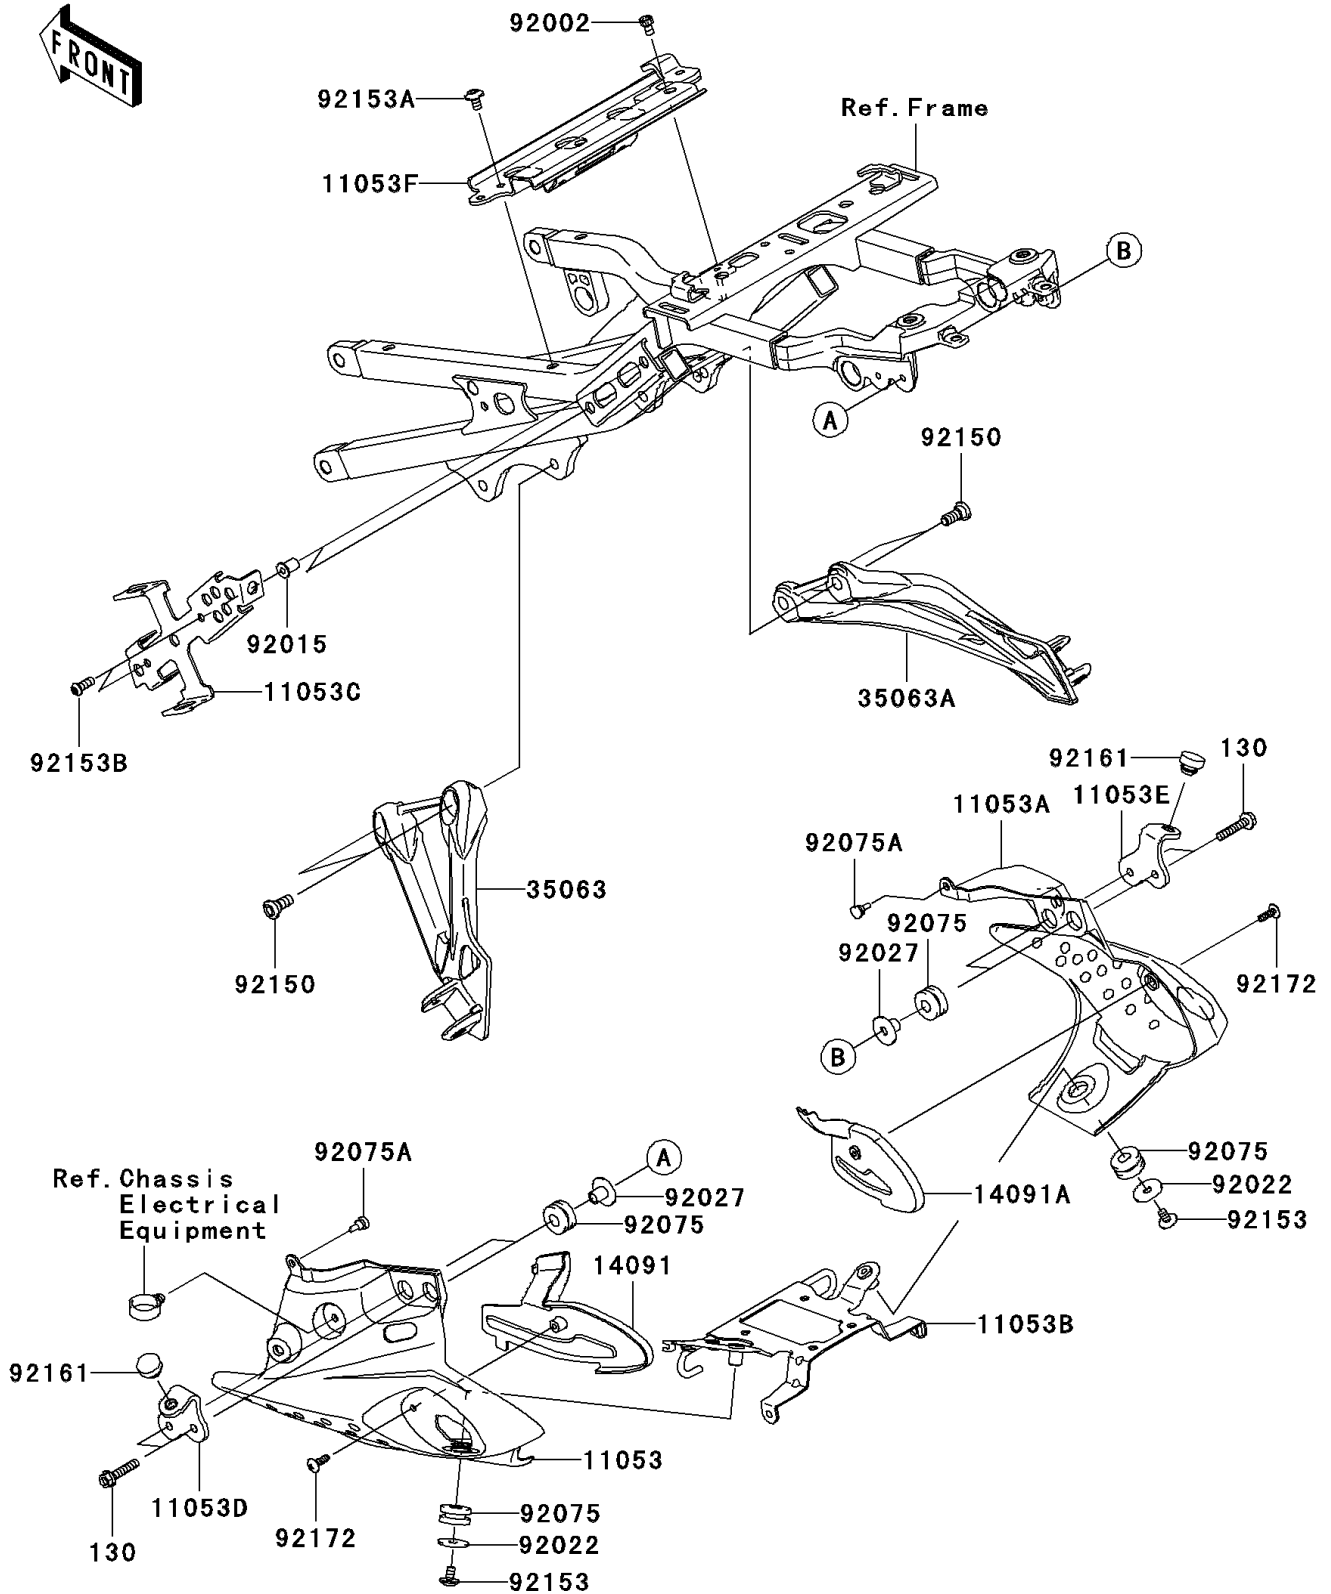

2005 Ninja® ZX™ -6RR PARTS DIAGRAM

Frame Fittings(Rear)

F2131

2005 Ninja® ZX™ -6RR PARTS LIST

Frame Fittings(Rear)

ITEM NAME	PART NUMBER	QUANTITY
BOLT-FLANGED,M6X30 (Ref # 130)	130L0630	4
BRACKET,REAR SIGNAL LAMP,LH (Ref # 11053)	11053-1404	1
BRACKET,REAR SIGNAL LAMP,RH (Ref # 11053A)	11053-1405	1
BRACKET,REAR FLAP (Ref # 11053B)	11053-1538	1
BRACKET,RELAY BOX (Ref # 11053C)	11053-1664	1
BRACKET,LH (Ref # 11053D)	11053-1701	1
BRACKET,RH (Ref # 11053E)	11053-1702	1
BRACKET,FRONT SEAT (Ref # 11053F)	11053-1721	1
COVER,REAR SIGNAL LAMP,LH (Ref # 14091)	14091-0362	1
COVER,REAR SIGNAL LAMP,RH (Ref # 14091A)	14091-0363	1
STAY,RR,LH (Ref # 35063)	35063-0144	1
STAY,RR,RH (Ref # 35063A)	35063-0145	1
BOLT,SOCKET,6X14 (Ref # 92002)	92002-1175	1
NUT,WELL,5MM (Ref # 92015)	92015-1757	2
WASHER,7X24X1.6 (Ref # 92022)	92022-1160	2
COLLAR,L=13.1,BLACK (Ref # 92027)	92027-1450	4
DAMPER (Ref # 92075)	92075-1690	6
DAMPER (Ref # 92075A)	92075-1808	2
BOLT,SOCKET,8X20 (Ref # 92150)	92150-1760	4
BOLT,SOCKET,6X10 (Ref # 92153)	92153-0410	2
BOLT,6X18 (Ref # 92153A)	92153-0816	1
BOLT,SOCKET,5X16 (Ref # 92153B)	92153-1244	2
DAMPER (Ref # 92161)	92161-0046	2
SCREW,TAPPING,5X16 (Ref # 92172)	92172-0175	2