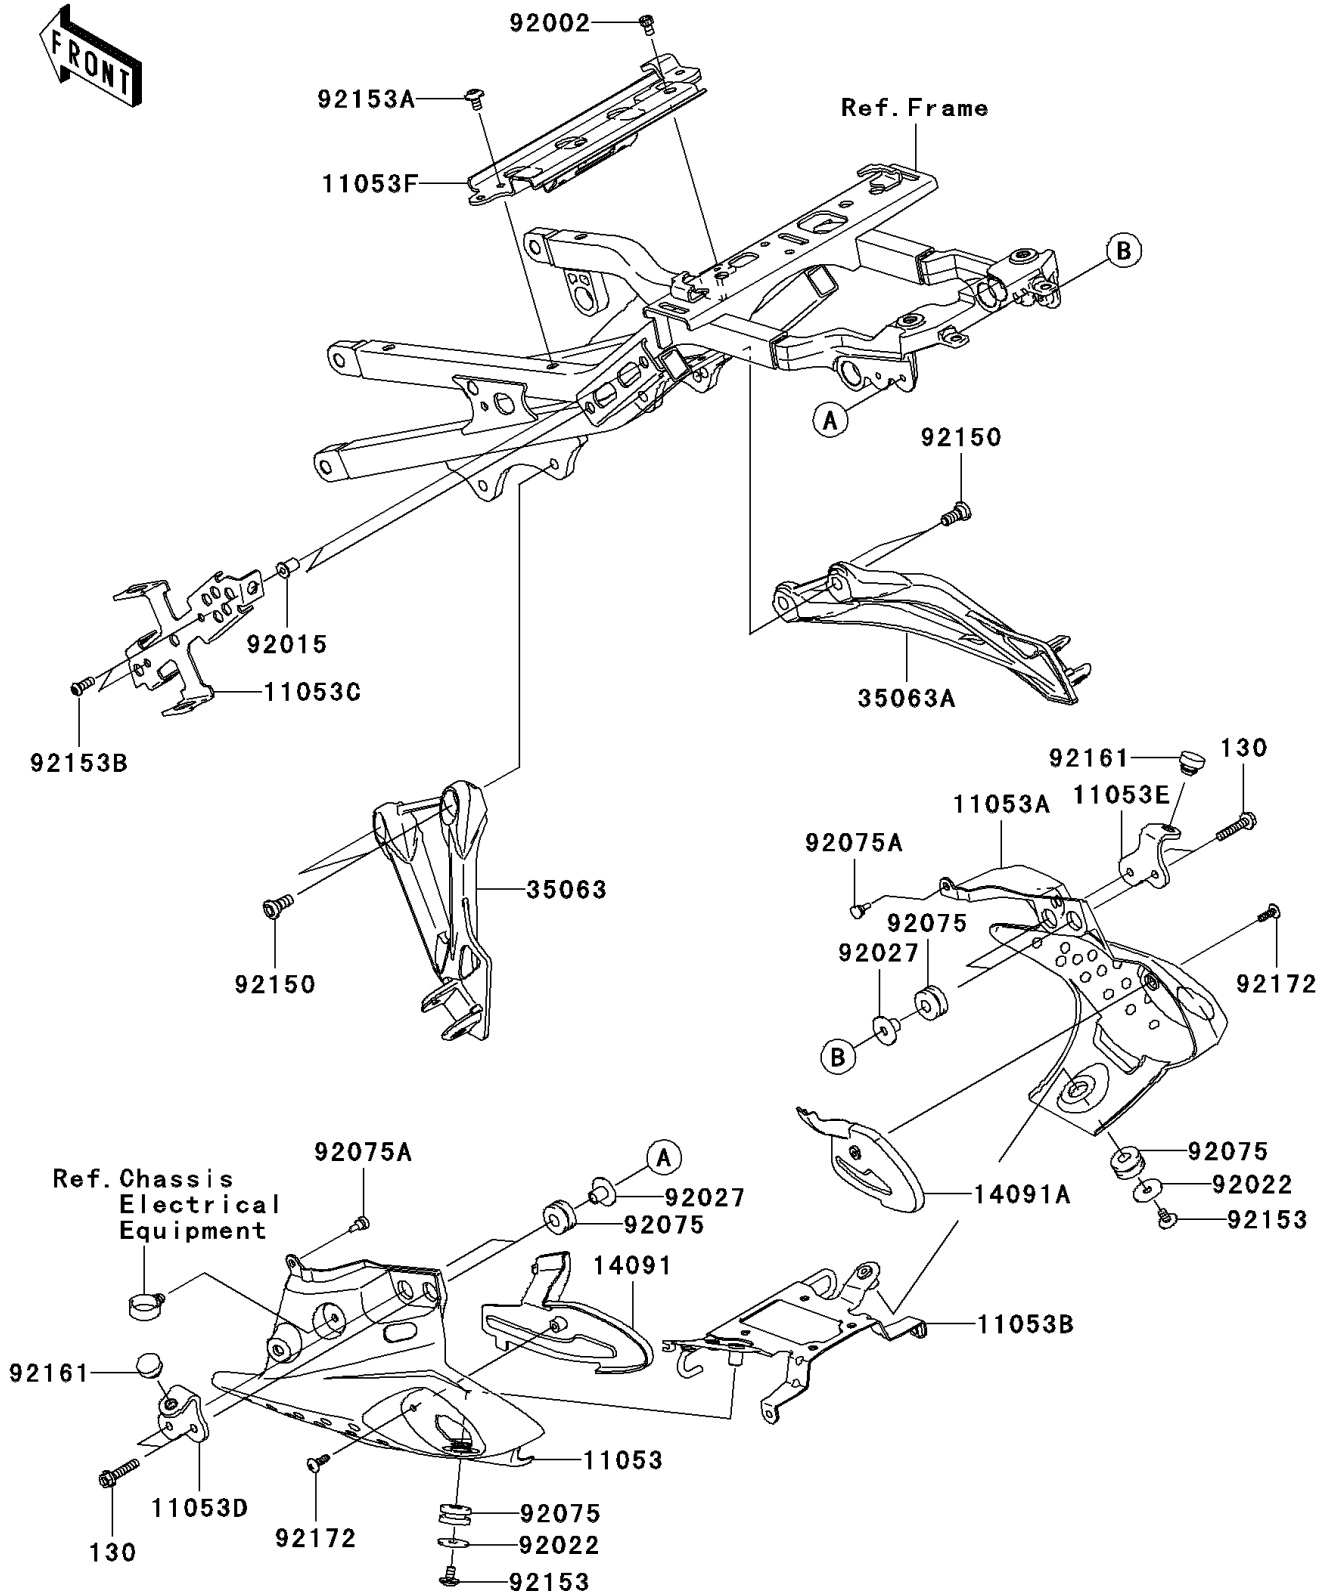

2005 Ninja® ZX™ -6RR PARTS DIAGRAM

Frame Fittings(Rear)

F2131

2005 Ninja® ZX™ -6RR PARTS LIST

Frame Fittings(Rear)

ITEM NAME	PART NUMBER	QUANTITY
BOLT-FLANGED,M6X30 (Ref # 130)	130L0630	4
BRACKET,REAR SIGNAL LAMP,LH (Ref # 11053)	11053-1404	1
BRACKET,REAR SIGNAL LAMP,RH (Ref # 11053A)	11053-1405	1
BRACKET,REAR FLAP (Ref # 11053B)	11053-1538	1
BRACKET,RELAY BOX (Ref # 11053C)	11053-1664	1
BRACKET,LH (Ref # 11053D)	11053-1701	1
BRACKET,RH (Ref # 11053E)	11053-1702	1
BRACKET,FRONT SEAT (Ref # 11053F)	11053-1721	1
COVER,REAR SIGNAL LAMP,LH (Ref # 14091)	14091-0362	1
COVER,REAR SIGNAL LAMP,RH (Ref # 14091A)	14091-0363	1
STAY,RR,LH (Ref # 35063)	35063-0144	1
STAY,RR,RH (Ref # 35063A)	35063-0145	1
BOLT,SOCKET,6X14 (Ref # 92002)	92002-1175	1
NUT,WELL,5MM (Ref # 92015)	92015-1757	2
WASHER,7X24X1.6 (Ref # 92022)	92022-1160	2
COLLAR,L=13.1,BLACK (Ref # 92027)	92027-1450	4
DAMPER (Ref # 92075)	92075-1690	6
DAMPER (Ref # 92075A)	92075-1808	2
BOLT,SOCKET,8X20 (Ref # 92150)	92150-1760	4
BOLT,SOCKET,6X10 (Ref # 92153)	92153-0410	2
BOLT,6X18 (Ref # 92153A)	92153-0816	1
BOLT,SOCKET,5X16 (Ref # 92153B)	92153-1244	2
DAMPER (Ref # 92161)	92161-0046	2
SCREW,TAPPING,5X16 (Ref # 92172)	92172-0175	2