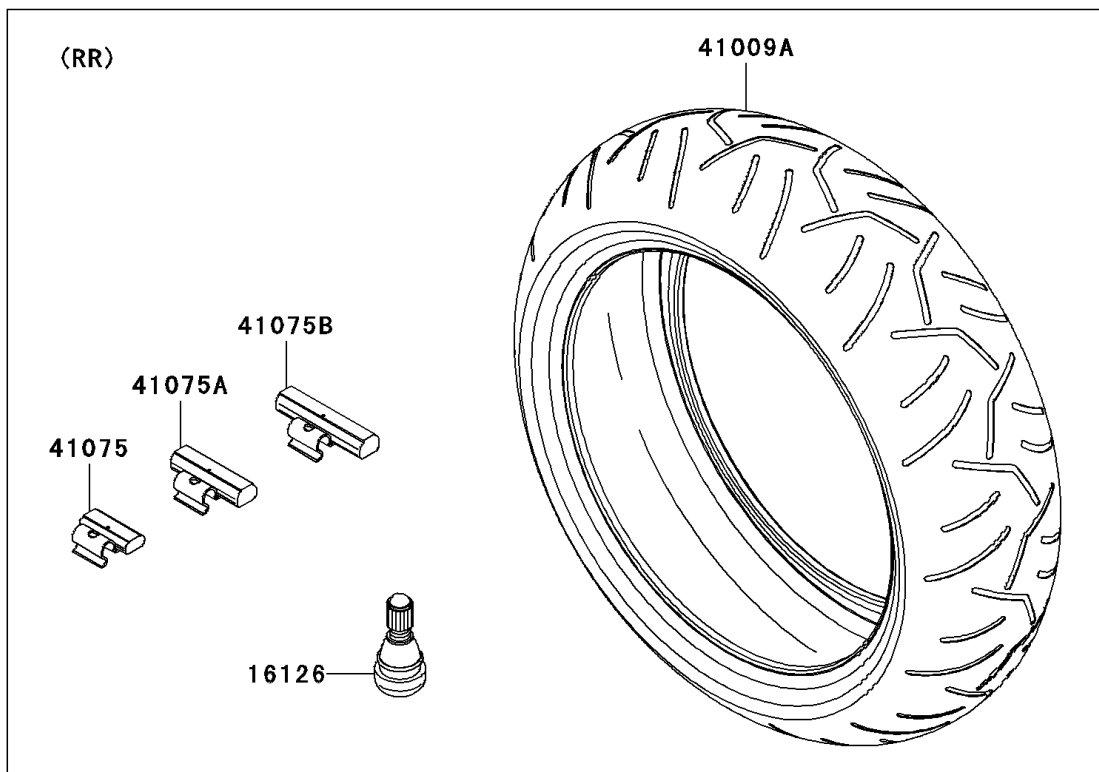

# 2005 Ninja® ZX™ -6RR PARTS DIAGRAM

Tires

F2210

### Tires

ITEM NAME	PART NUMBER	QUANTITY
VALVE,TIRE (Ref # 16126)	16126-1140	2
TIRE,FR,120/65ZR17(56W),BT014F (Ref # 41009)	41009-0054	1
TIRE,RR,180/55ZR17(73W),BT014R (Ref # 41009A)	41009-0055	1
BALANCER-WHEEL,10G,SILVER (Ref # 41075)	41075-0007	AR
BALANCER-WHEEL,20G,SILVER (Ref # 41075A)	41075-0008	AR
BALANCER-WHEEL,30G,SILVER (Ref # 41075B)	41075-0009	AR