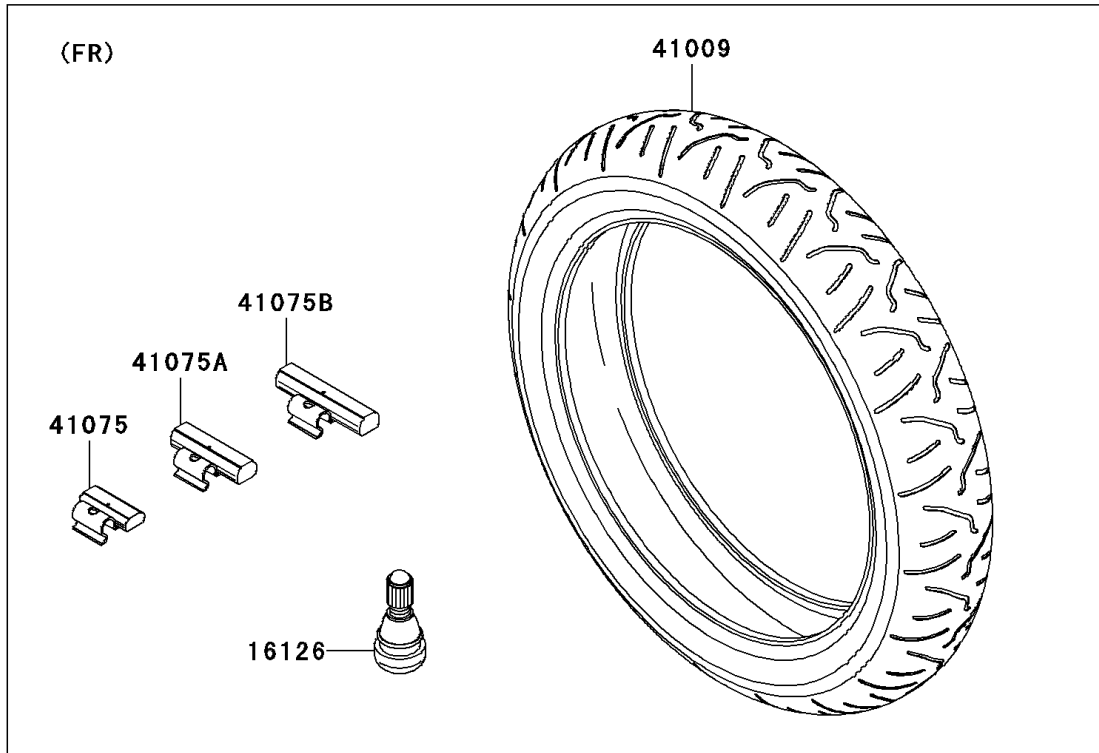

# 2005 Ninja® ZX™ -6RR PARTS DIAGRAM

Tires

F2210

### Tires

ITEM NAME	PART NUMBER	QUANTITY
VALVE,TIRE (Ref # 16126)	16126-1140	2
TIRE,FR,120/65ZR17(56W),BT014F (Ref # 41009)	41009-0054	1
TIRE,RR,180/55ZR17(73W),BT014R (Ref # 41009A)	41009-0055	1
BALANCER-WHEEL,10G,SILVER (Ref # 41075)	41075-0007	AR
BALANCER-WHEEL,20G,SILVER (Ref # 41075A)	41075-0008	AR
BALANCER-WHEEL,30G,SILVER (Ref # 41075B)	41075-0009	AR