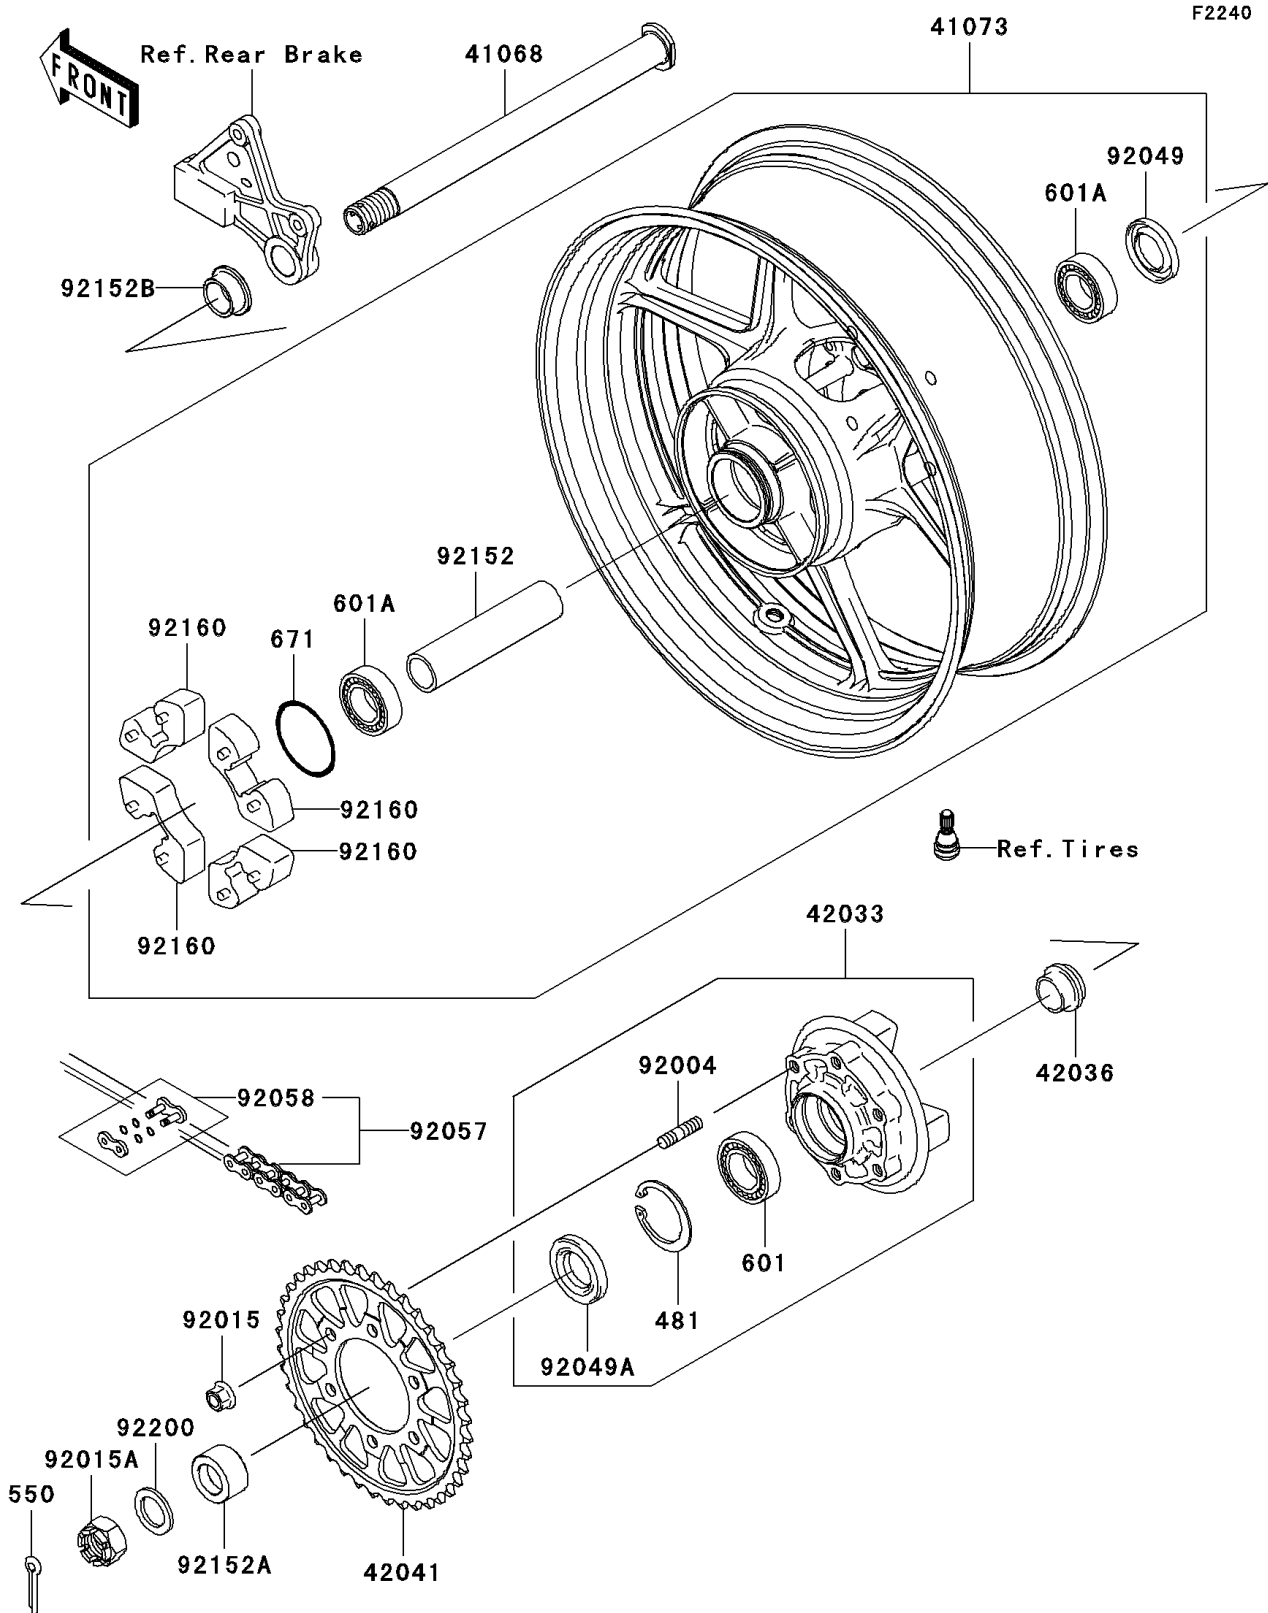

# 2005 Ninja® ZX™-6RR PARTS DIAGRAM

Rear Wheel/Chain

## 2005 Ninja® ZX™-6RR PARTS LIST

### Rear Wheel/Chain

ITEM NAME	PART NUMBER	QUANTITY
CIRCLIP (Ref # 481)	481J5500	1
PIN-COTTER,4.0X40 (Ref # 550)	550D4040	1
BEARING-BALL,#6006G (Ref # 601)	601B6006G	1
BEARING-BALL (Ref # 601A)	601B6205UU	2
O RING,60MM (Ref # 671)	671B2560	1
AXLE,RR (Ref # 41068)	41068-0035	1
WHEEL-ASSY,RR,GRAYSTONE (Ref # 41073)	41073-0040-2A	1
COUPLING-ASSY,RR HUB (Ref # 42033)	42033-1213	1
SLEEVE,RR HUB,L=22 (Ref # 42036)	42036-1279	1
SPROCKET-HUB,43T (Ref # 42041)	42041-0017	1
STUD,10X19 (Ref # 92004)	92004-1275	6
NUT,FLANGED,10MM (Ref # 92015)	92015-1335	6
NUT,CASTLE,24MM (Ref # 92015A)	92015-1844	1
SEAL-OIL,RR HUB (Ref # 92049)	92049-1375	1
SEAL-OIL,PJN 40 55 8 (Ref # 92049A)	92049-1376	1
CHAIN,DRIVE,EK520MVXL1X110L (Ref # 92057)	92057-0089	1
JOINT-CHAIN,DRIVE (Ref # 92058)	92058-0007	1
COLLAR,RR HUB,L=137 (Ref # 92152)	92152-0214	1
COLLAR,RR AXLE,LH,L=21.5 (Ref # 92152A)	92152-0244	1
COLLAR,RR AXLE,RH,L=18 (Ref # 92152B)	92152-0245	1
DAMPER,SHOCK,RR HUB (Ref # 92160)	92160-1485	4
WASHER,25.5X38X3.2 (Ref # 92200)	92200-1479	1