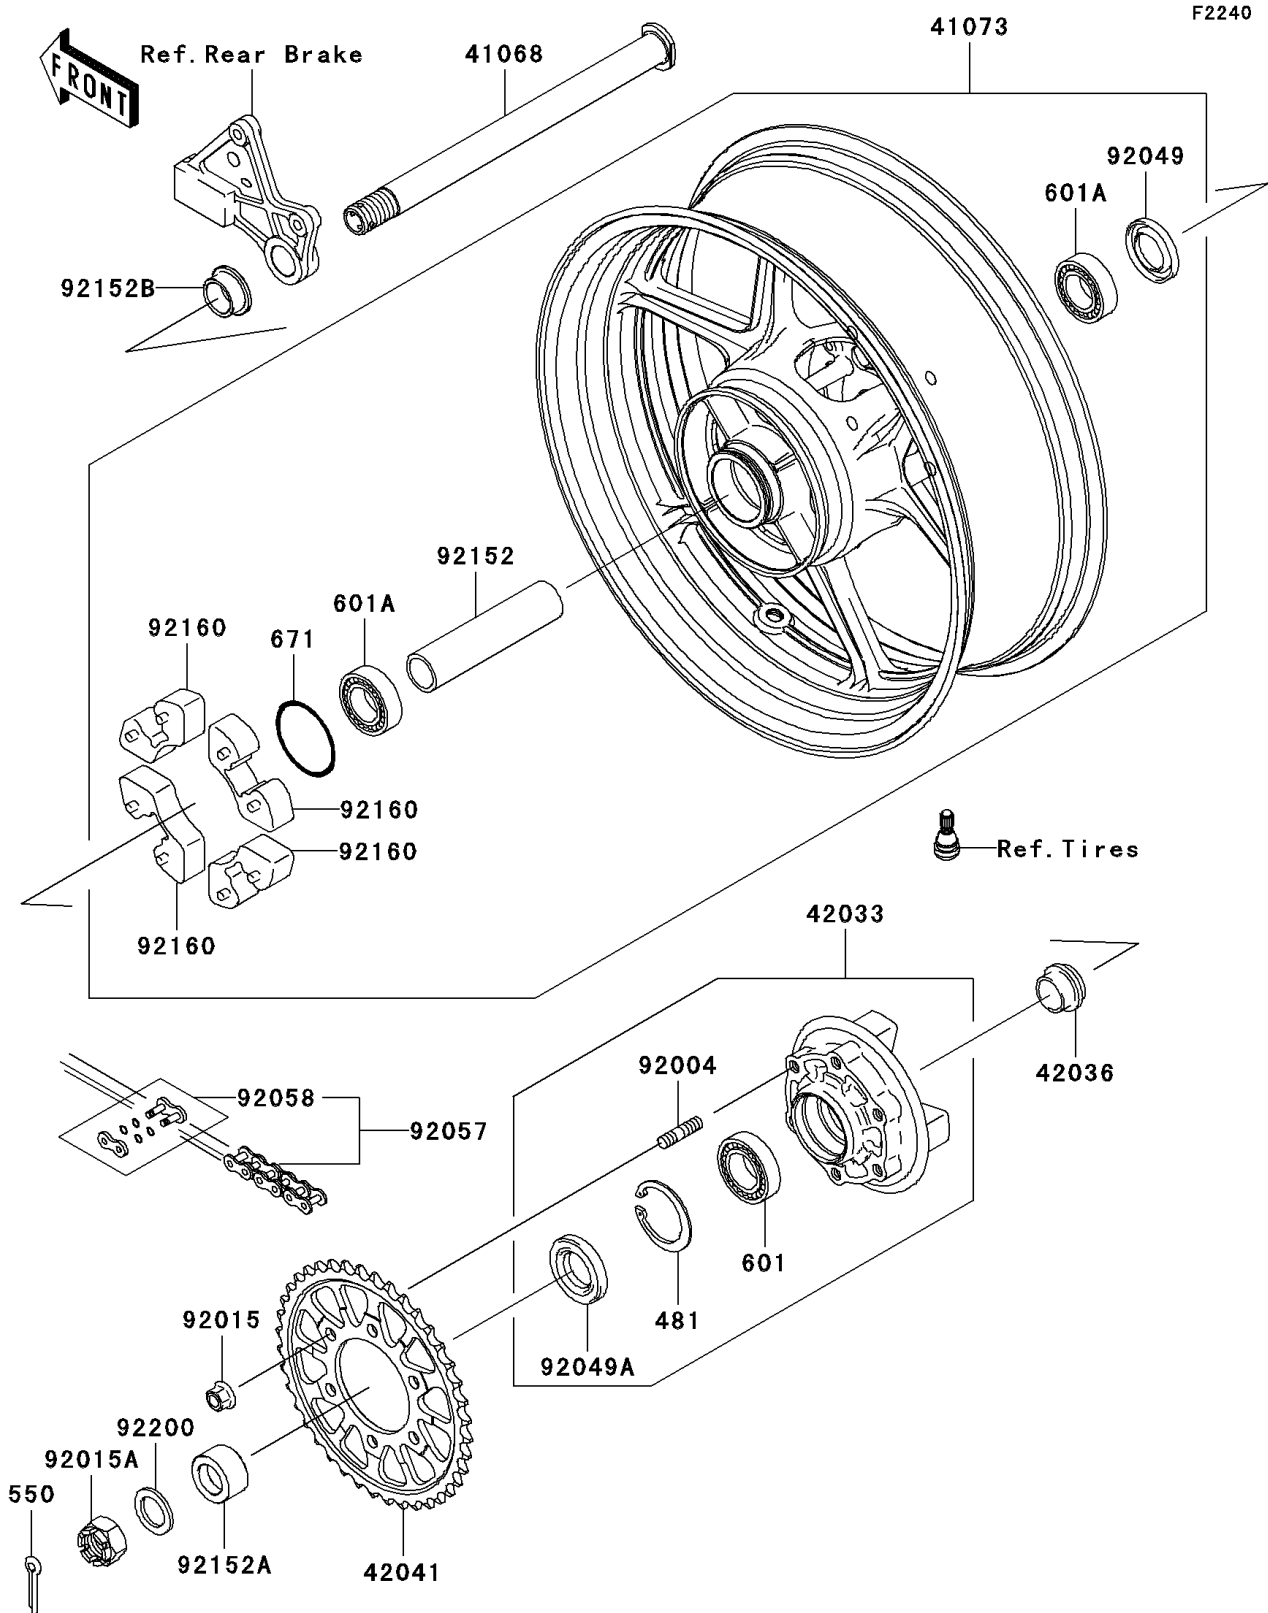

2005 Ninja® ZX™ -6RR PARTS DIAGRAM

Rear Wheel/Chain

2005 Ninja® ZX™-6RR PARTS LIST

Rear Wheel/Chain

ITEM NAME	PART NUMBER	QUANTITY
CIRCLIP (Ref # 481)	481J5500	1
PIN-COTTER,4.0X40 (Ref # 550)	550D4040	1
BEARING-BALL,#6006G (Ref # 601)	601B6006G	1
BEARING-BALL (Ref # 601A)	601B6205UU	2
O RING,60MM (Ref # 671)	671B2560	1
AXLE,RR (Ref # 41068)	41068-0035	1
WHEEL-ASSY,RR,GRAYSTONE (Ref # 41073)	41073-0040-2A	1
COUPLING-ASSY,RR HUB (Ref # 42033)	42033-1213	1
SLEEVE,RR HUB,L=22 (Ref # 42036)	42036-1279	1
SPROCKET-HUB,43T (Ref # 42041)	42041-0017	1
STUD,10X19 (Ref # 92004)	92004-1275	6
NUT,FLANGED,10MM (Ref # 92015)	92015-1335	6
NUT,CASTLE,24MM (Ref # 92015A)	92015-1844	1
SEAL-OIL,RR HUB (Ref # 92049)	92049-1375	1
SEAL-OIL,PJN 40 55 8 (Ref # 92049A)	92049-1376	1
CHAIN,DRIVE,EK520MVXL1X110L (Ref # 92057)	92057-0089	1
JOINT-CHAIN,DRIVE (Ref # 92058)	92058-0007	1
COLLAR,RR HUB,L=137 (Ref # 92152)	92152-0214	1
COLLAR,RR AXLE,LH,L=21.5 (Ref # 92152A)	92152-0244	1
COLLAR,RR AXLE,RH,L=18 (Ref # 92152B)	92152-0245	1
DAMPER,SHOCK,RR HUB (Ref # 92160)	92160-1485	4
WASHER,25.5X38X3.2 (Ref # 92200)	92200-1479	1