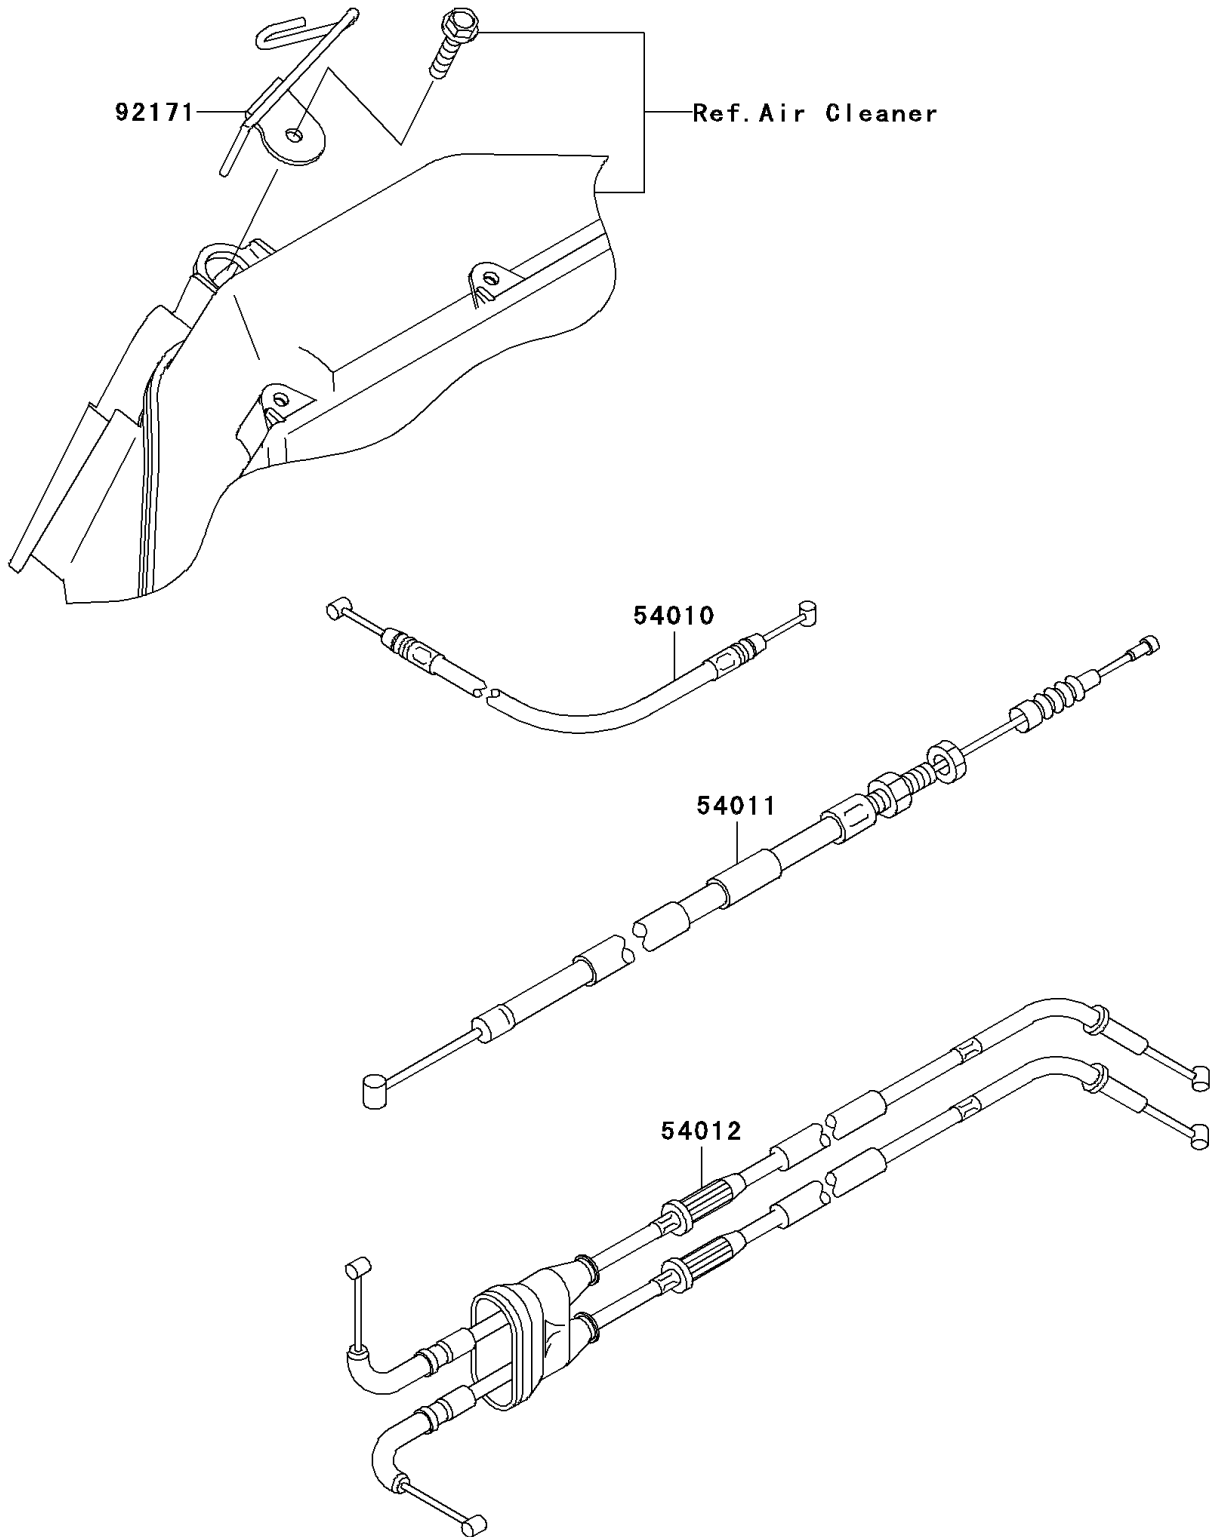

2005 Ninja[®] ZX[™]-6RR PARTS DIAGRAM

Cables

F2540

2005 Ninja® ZX™ -6RR PARTS LIST

Cables

ITEM NAME	PART NUMBER	QUANTITY
CABLE,SEAT LOCK (Ref # 54010)	54010-0030	1
CABLE-CLUTCH (Ref # 54011)	54011-0042	1
CABLE-THROTTLE (Ref # 54012)	54012-0132	1
CLAMP,CABLE (Ref # 92171)	92171-0447	1