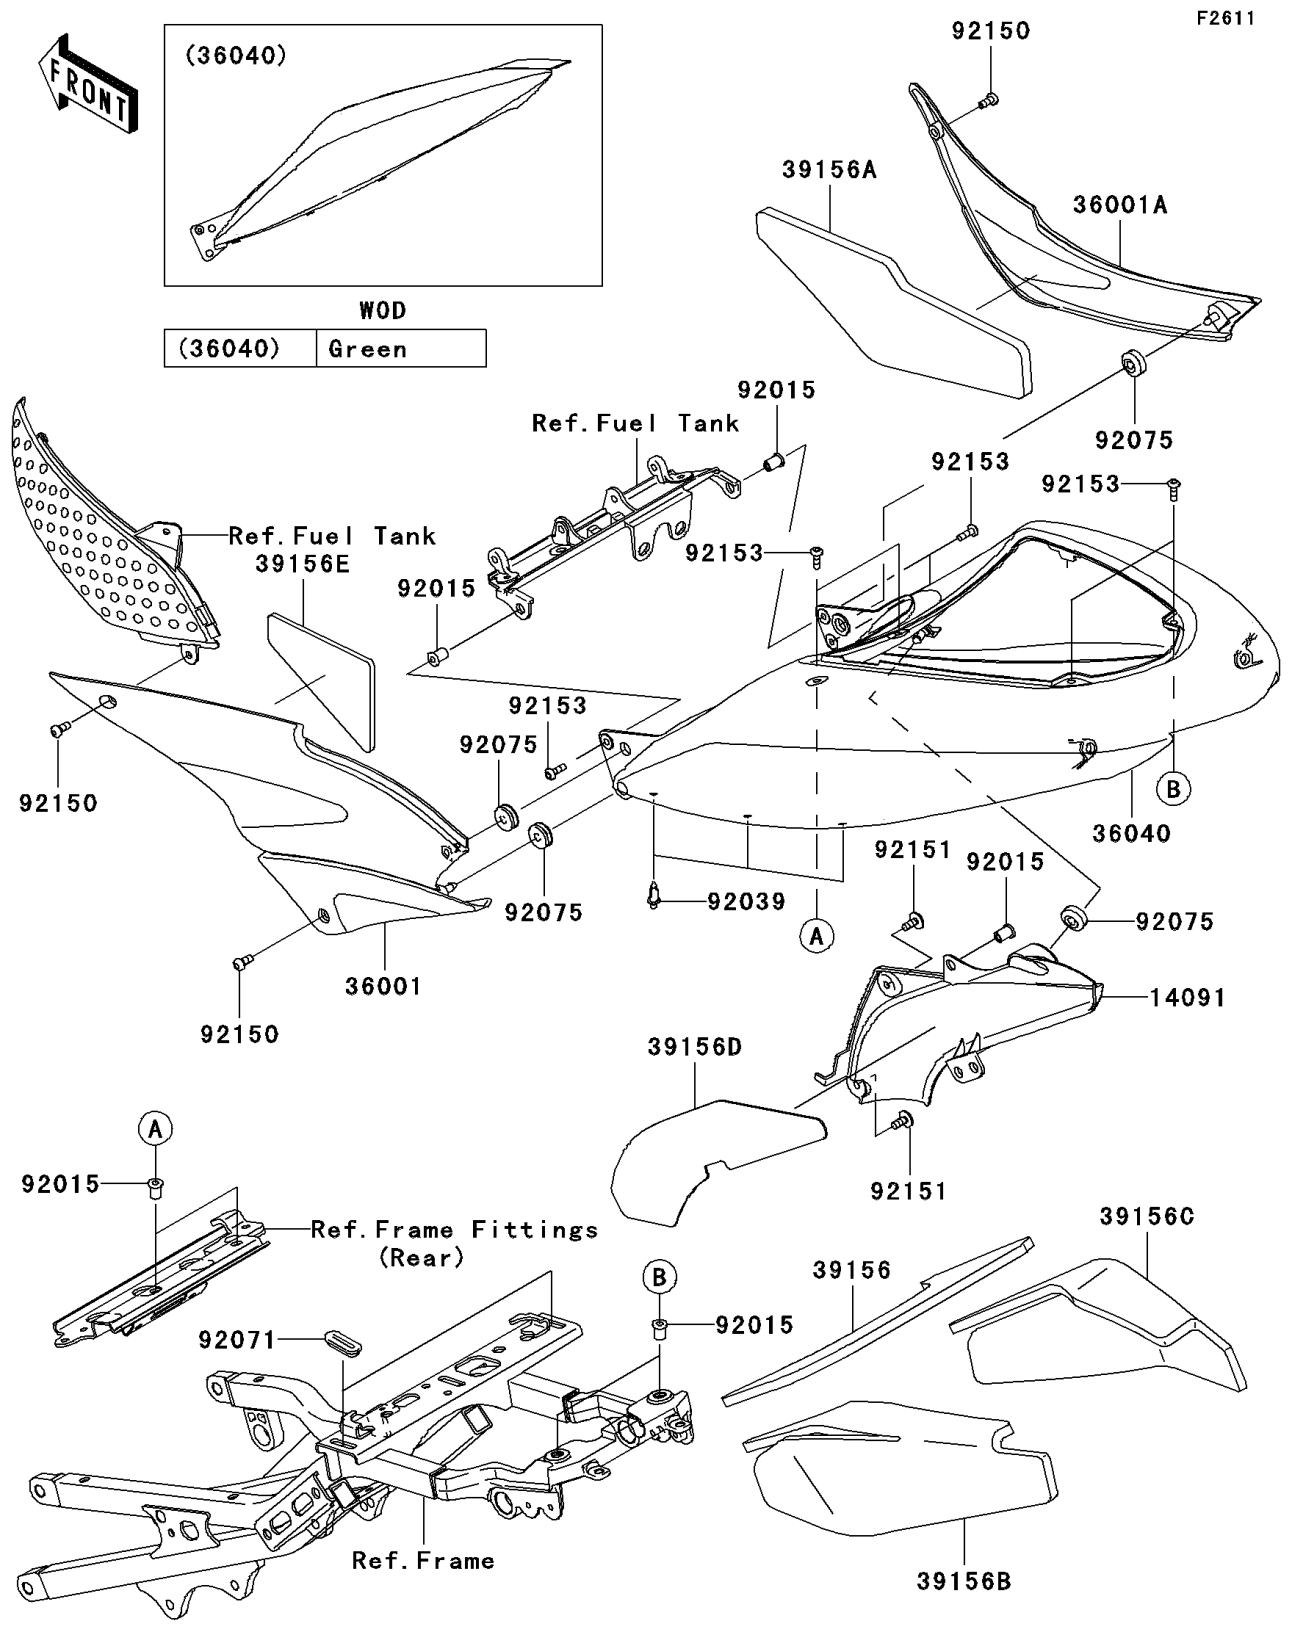

2005 Ninja® ZX™-6RR PARTS DIAGRAM

Side Covers

2005 Ninja® ZX™ -6RR PARTS LIST

Side Covers

ITEM NAME	PART NUMBER	QUANTITY
COVER,JOINT PIPE (Ref # 14091)	14091-0293	1
COVER-SIDE,LH (Ref # 36001)	36001-0042	1
COVER-SIDE,RH (Ref # 36001A)	36001-0043	1
COVER-TAIL,L.GREEN (Ref # 36040)	36040-0016-777	1
PAD,TAIL COVER,RR (Ref # 39156)	39156-0074	1
PAD,SIDE COVER,RH (Ref # 39156A)	39156-0085	1
PAD,TAIL COVER,LH (Ref # 39156B)	39156-0086	1
PAD,TAIL COVER,RH (Ref # 39156C)	39156-0087	1
PAD,JOINT PIPE COVER (Ref # 39156D)	39156-0088	1
PAD,SIDE COVER,LH (Ref # 39156E)	39156-0091	1
NUT,WELL,5MM (Ref # 92015)	92015-1757	7
RIVET (Ref # 92039)	92039-0015	3
GROMMET (Ref # 92071)	92071-1187	2
DAMPER (Ref # 92075)	92075-1067	4
BOLT,SOCKET,6X14 (Ref # 92150)	92150-1836	3
BOLT,SOCKET,6X14 (Ref # 92151)	92151-1654	2
BOLT,SOCKET,5X16 (Ref # 92153)	92153-1244	7