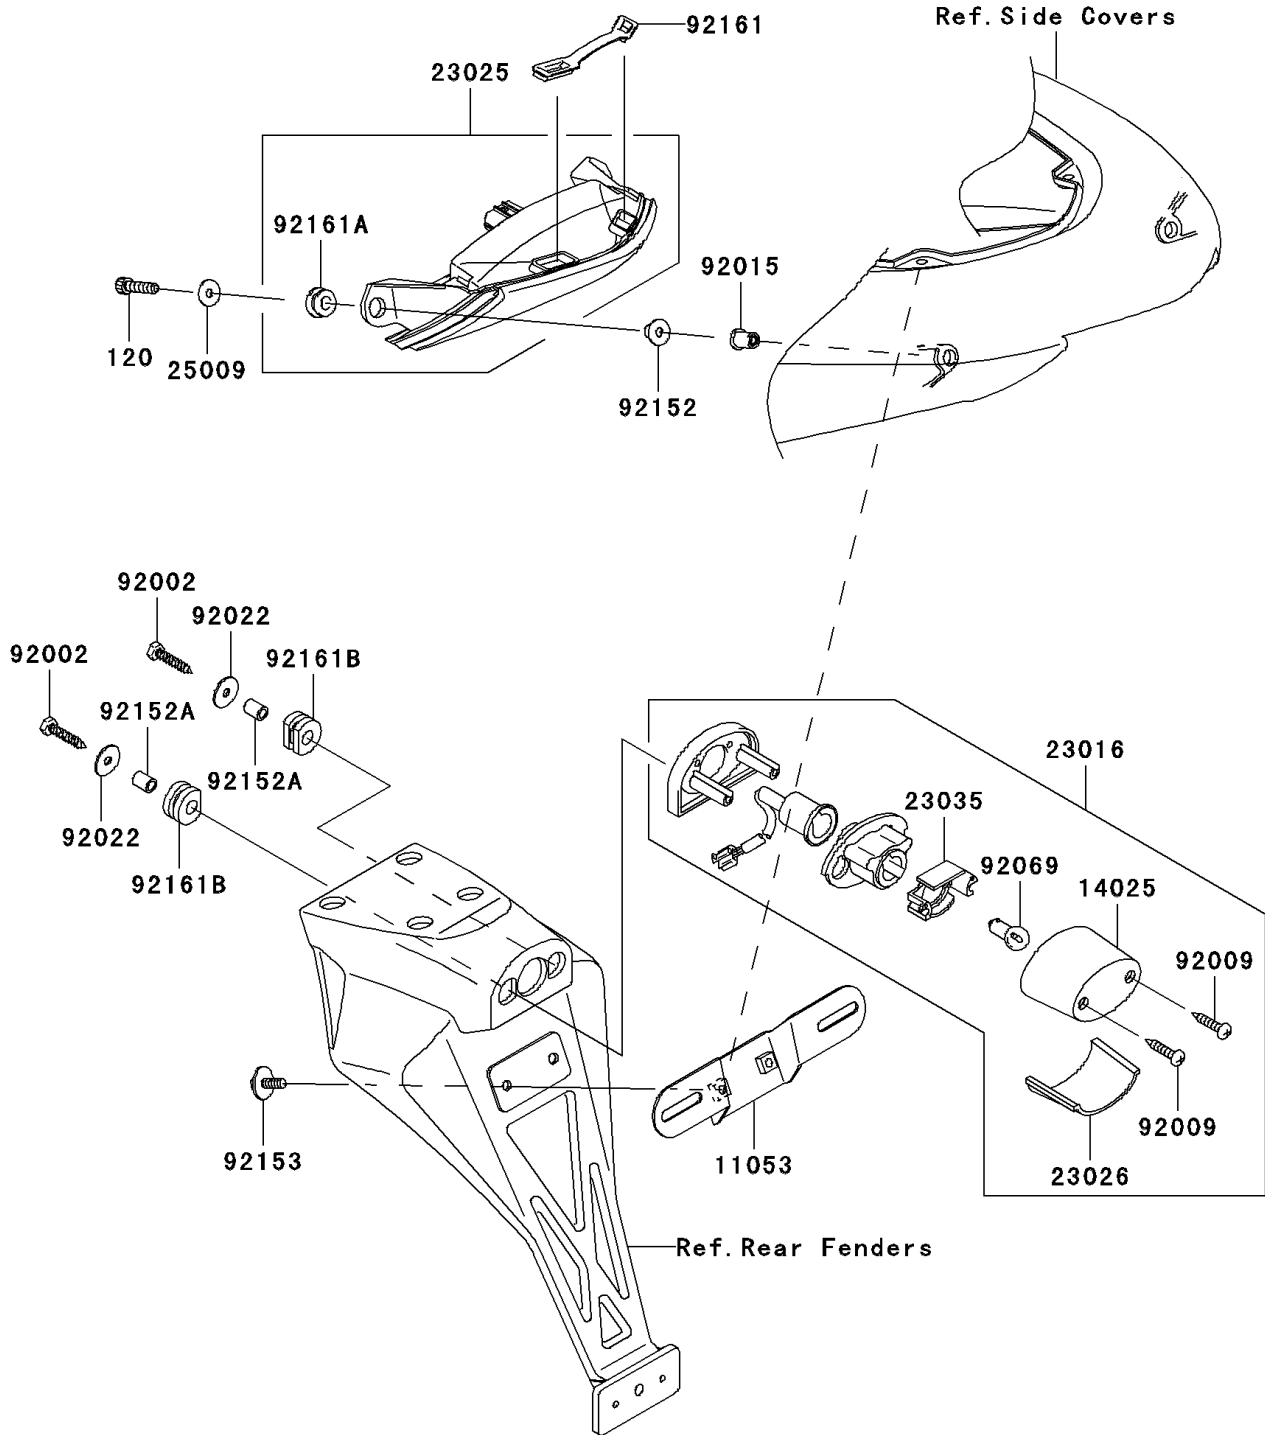

2005 Ninja® ZX™ -6RR PARTS DIAGRAM

Taillight(s)

F2720

2005 Ninja® ZX™ -6RR PARTS LIST

Taillight(s)

ITEM NAME	PART NUMBER	QUANTITY
BOLT-SOCKET,M5X22 (Ref # 120)	120W0522	2
BRACKET,LICENSE (Ref # 11053)	11053-0400	1
COVER,LICENSE LAMP (Ref # 14025)	14025-1725	1
LAMP-ASSY,LICENSE (Ref # 23016)	23016-1200	1
LAMP-TAIL (Ref # 23025)	23025-0014	1
LENS,LICENSE LAMP (Ref # 23026)	23026-1064	1
REFLECTOR-LAMP,LICENSE (Ref # 23035)	23035-1066	1
WASHER,5.2X16X1.2 (Ref # 25009)	25009-004	2
BOLT,TAPPING,5X25 (Ref # 92002)	92002-1831	2
SCREW,TAPPING,4X20 (Ref # 92009)	92009-1378	2
NUT,WELL,5MM (Ref # 92015)	92015-1757	2
WASHER,5.5X20X1.2 (Ref # 92022)	92022-1581	2
BULB,12V 5W (Ref # 92069)	92069-1055	1
COLLAR (Ref # 92152)	92152-0092	2
COLLAR,6X9X11.5 (Ref # 92152A)	92152-1458	2
BOLT,6X16 (Ref # 92153)	92153-0684	2
DAMPER,TAIL LAMP (Ref # 92161)	92161-0191	1
DAMPER (Ref # 92161A)	92161-1188	2
DAMPER (Ref # 92161B)	92161-1313	2