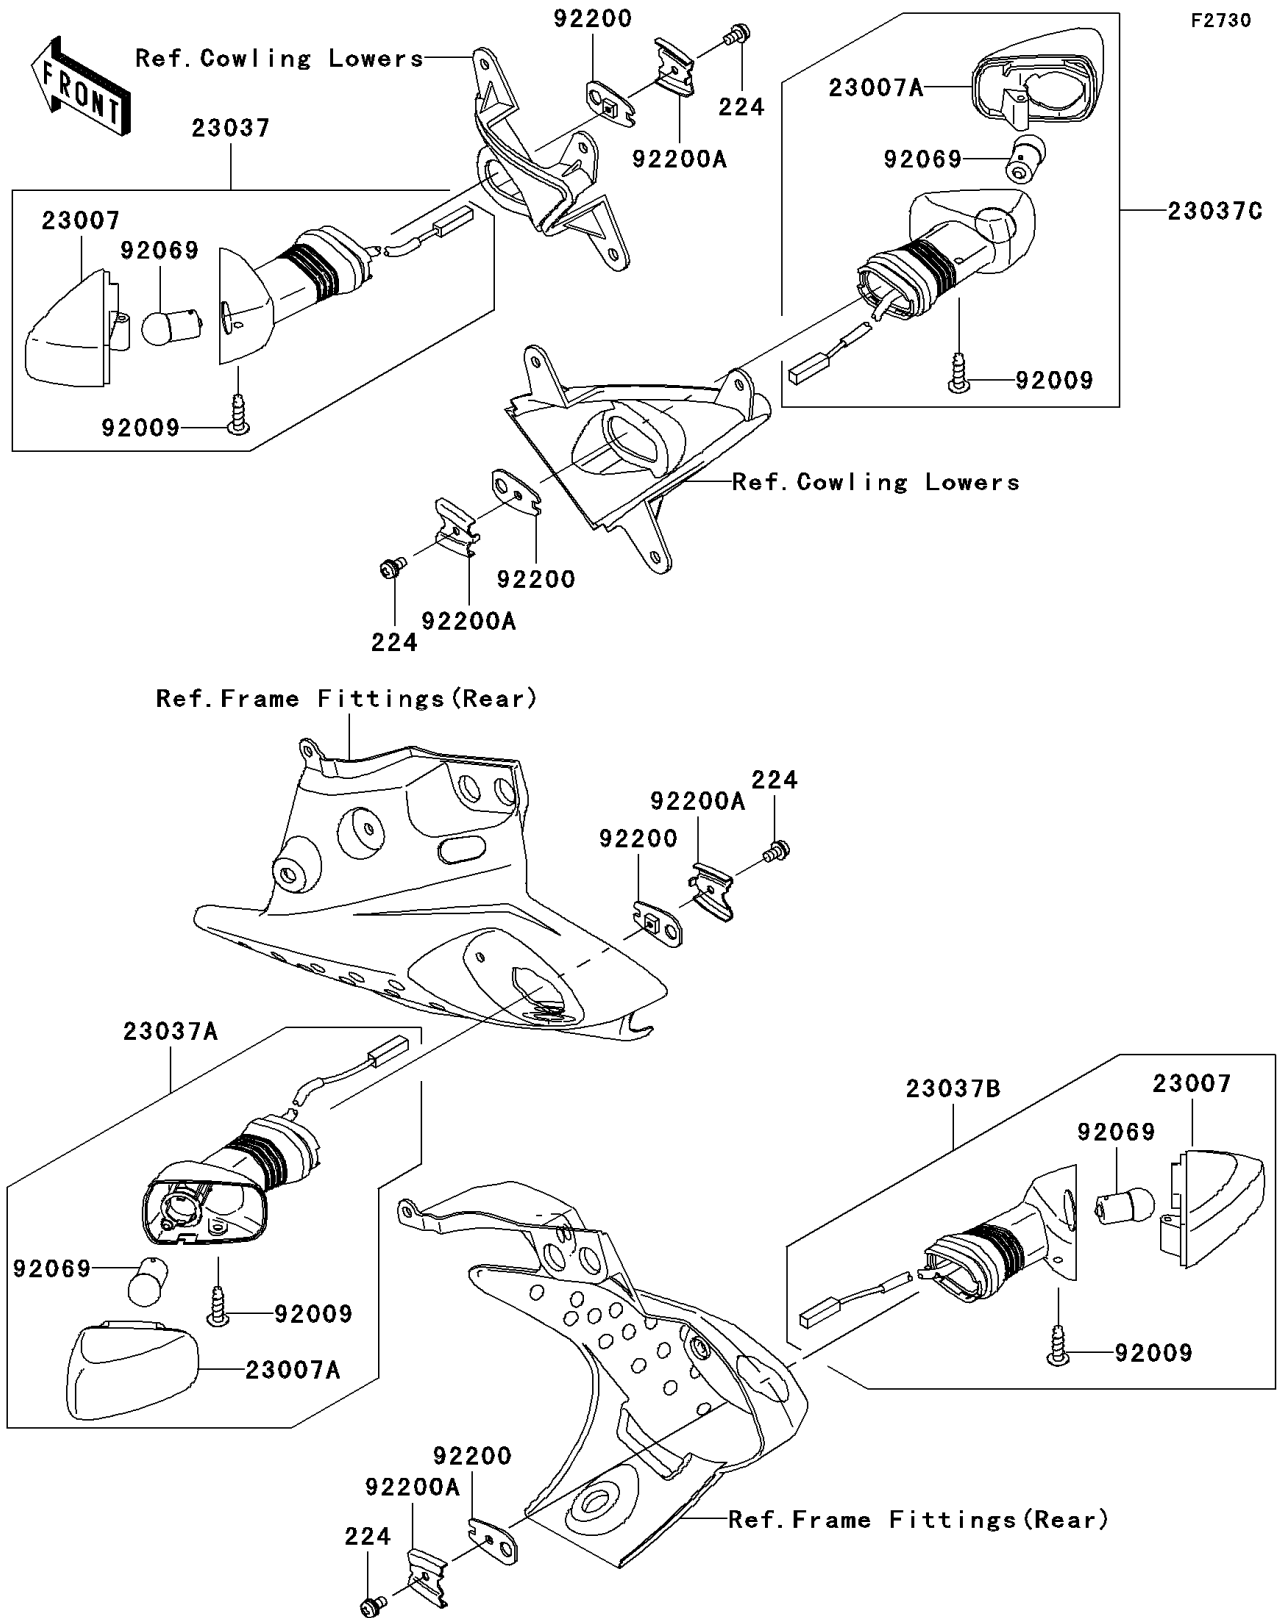

# 2005 Ninja® ZX™ -6RR PARTS DIAGRAM

## Turn Signals

### Turn Signals

ITEM NAME	PART NUMBER	QUANTITY
SCREW-PAN-WP-CROS,4X8 (Ref # 224)	224C0408	4
LENS-COMP,SIGNAL LAMP (Ref # 23007)	23007-0039	2
LENS-COMP,SIGNAL LAMP (Ref # 23007A)	23007-0040	2
LAMP-ASSY-SIGNAL,FR,LH (Ref # 23037)	23037-0058	1
LAMP-ASSY-SIGNAL,RR,LH (Ref # 23037A)	23037-0060	1
LAMP-ASSY-SIGNAL,RR,RH (Ref # 23037B)	23037-0061	1
LAMP-ASSY-SIGNAL,FR,RH (Ref # 23037C)	23037-0069	1
SCREW,4X16,BLACK (Ref # 92009)	92009-1158	4
BULB,12V 10W (Ref # 92069)	92069-0003	4
WASHER,SIGNAL LAMP (Ref # 92200)	92200-0164	4
WASHER,SIGNAL LAMP (Ref # 92200A)	92200-0165	4