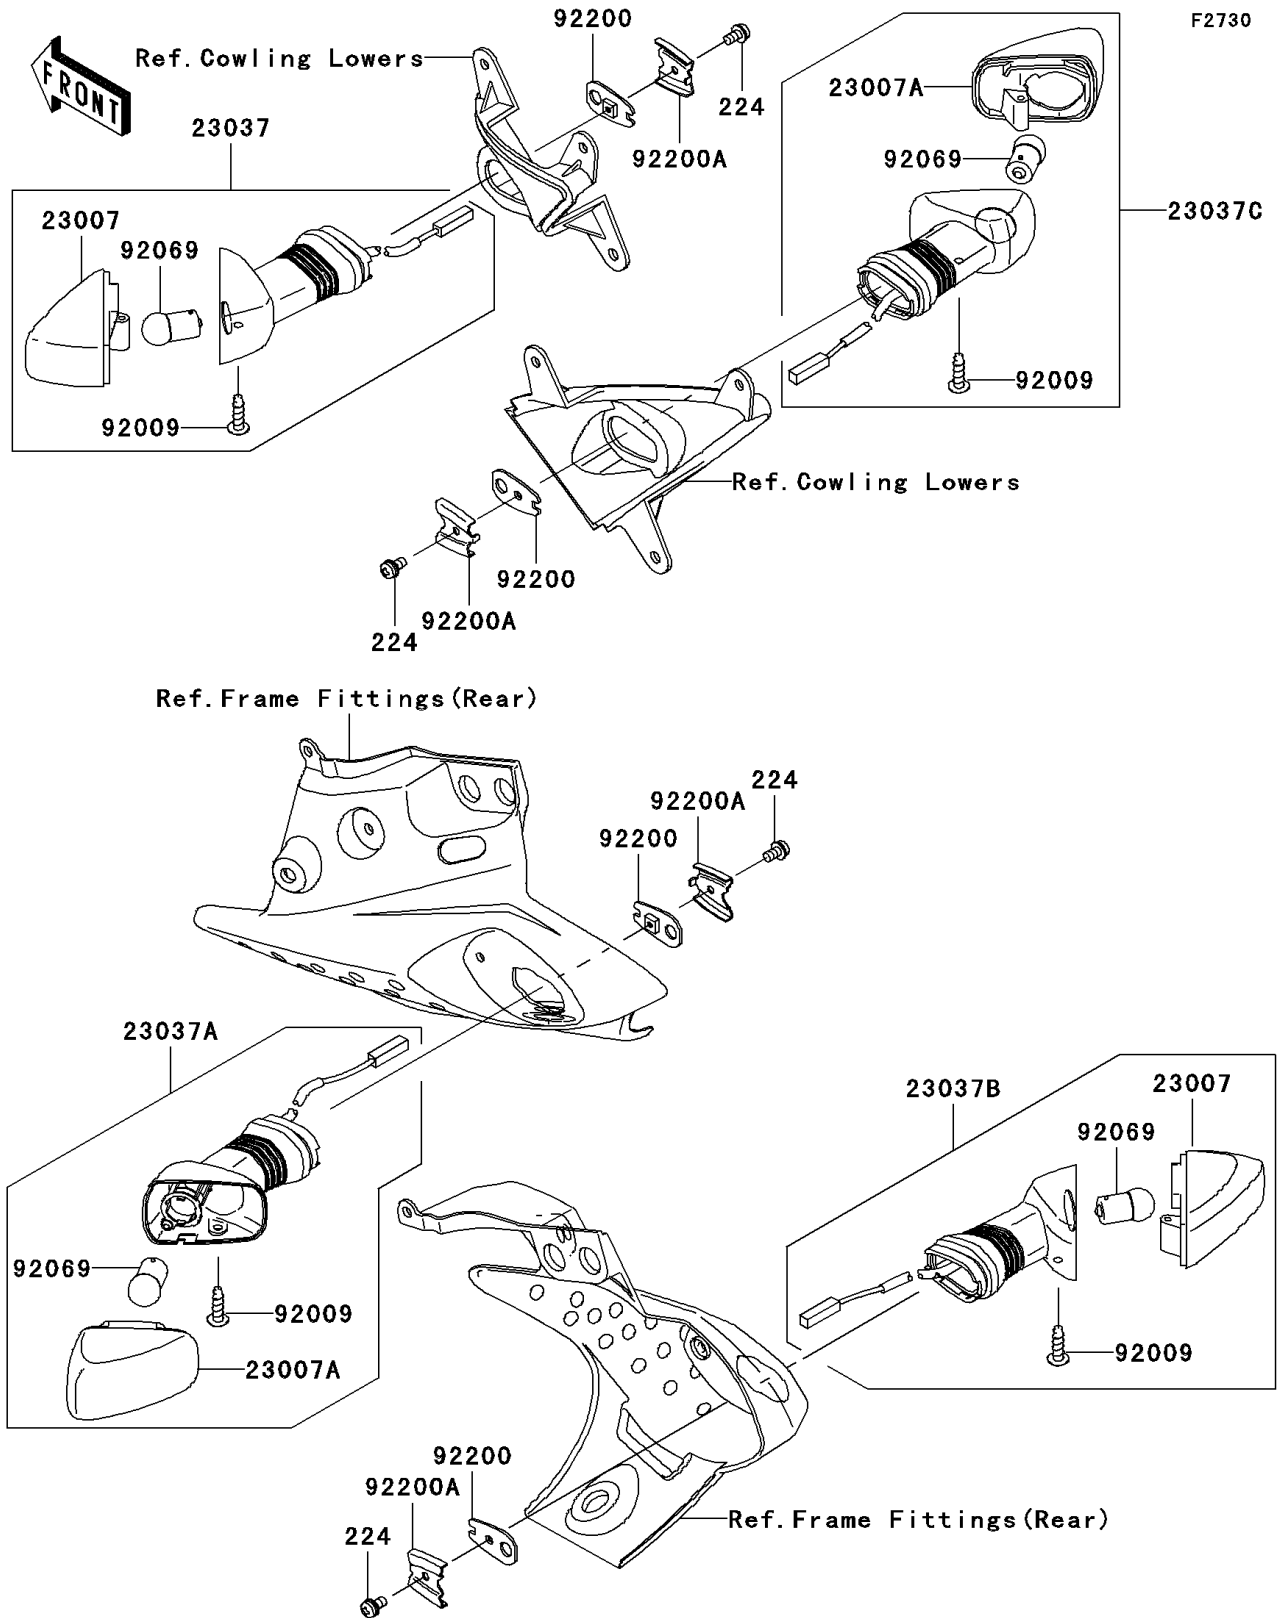

2005 Ninja® ZX™ -6RR PARTS DIAGRAM

Turn Signals

2005 Ninja® ZX™ -6RR PARTS LIST

Turn Signals

ITEM NAME	PART NUMBER	QUANTITY
SCREW-PAN-WP-CROS,4X8 (Ref # 224)	224C0408	4
LENS-COMP,SIGNAL LAMP (Ref # 23007)	23007-0039	2
LENS-COMP,SIGNAL LAMP (Ref # 23007A)	23007-0040	2
LAMP-ASSY-SIGNAL,FR,LH (Ref # 23037)	23037-0058	1
LAMP-ASSY-SIGNAL,RR,LH (Ref # 23037A)	23037-0060	1
LAMP-ASSY-SIGNAL,RR,RH (Ref # 23037B)	23037-0061	1
LAMP-ASSY-SIGNAL,FR,RH (Ref # 23037C)	23037-0069	1
SCREW,4X16,BLACK (Ref # 92009)	92009-1158	4
BULB,12V 10W (Ref # 92069)	92069-0003	4
WASHER,SIGNAL LAMP (Ref # 92200)	92200-0164	4
WASHER,SIGNAL LAMP (Ref # 92200A)	92200-0165	4