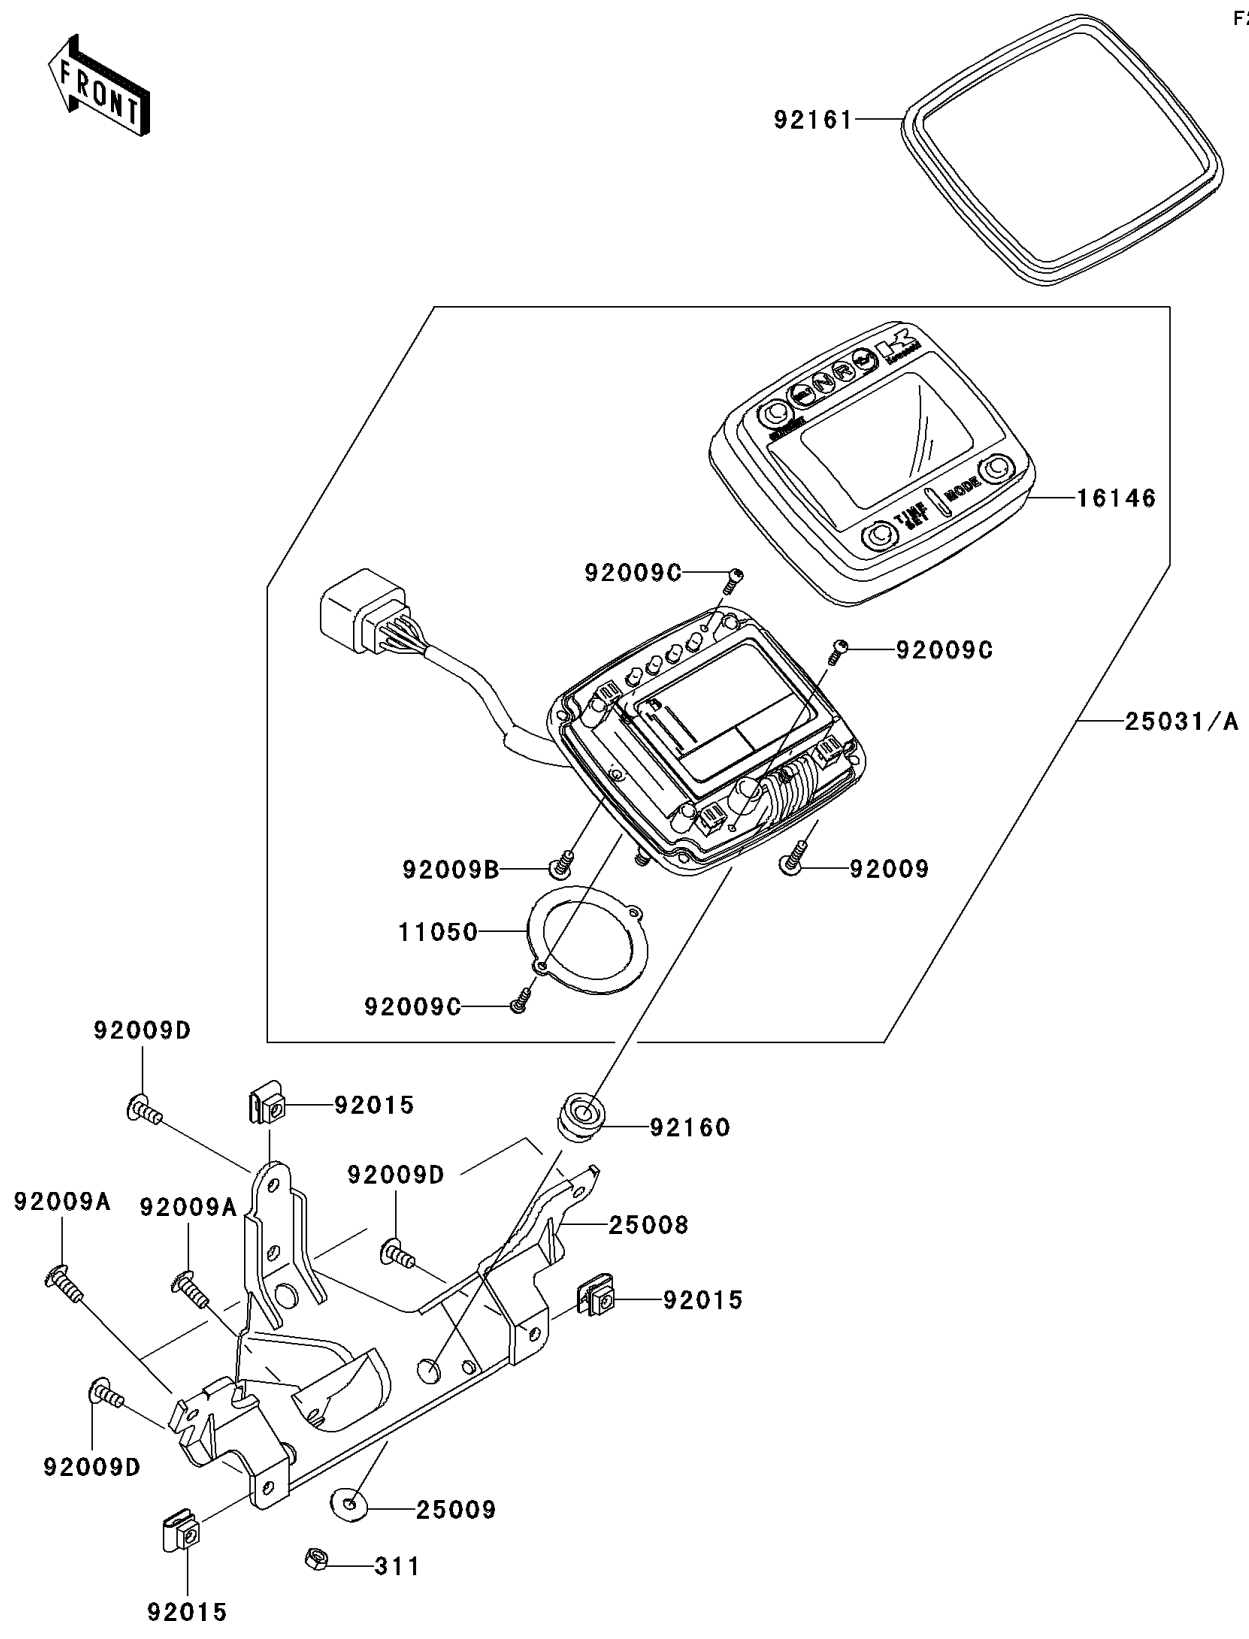

2006 Brute Force 650 4x4i PARTS DIAGRAM

Meter(s)

F2530

2006 Brute Force 650 4x4i PARTS LIST

Meter(s)

ITEM NAME	PART NUMBER	QUANTITY
NUT-HEX (Ref # 311)	311AB0500	3
BRACKET,METER (Ref # 11050)	11050-1932	1
COVER-ASSY,UPPER (Ref # 16146)	16146-0011	1
BRACKET-METER (Ref # 25008)	25008-0003	1
WASHER,5.2X16X1.2 (Ref # 25009)	25009-004	3
SCREW,TAPPING,4X16 (Ref # 92009)	92009-1163	4
SCREW,TAPPING,5X14 (Ref # 92009A)	92009-1197	3
SCREW,TAPPING,4X12 (Ref # 92009B)	92009-1254	1
SCREW,3X12 (Ref # 92009C)	92009-1326	4
SCREW,5X12 (Ref # 92009D)	92009-1652	3
NUT,5MM (Ref # 92015)	92015-1573	3
DAMPER (Ref # 92160)	92160-1460	3
DAMPER,METER,UPP (Ref # 92161)	92161-1114	1
METER-ASSY,MPH (Ref # 25031)	25031-0034	1
METER-ASSY,KPH (Ref # 25031A)	25031-0057	1