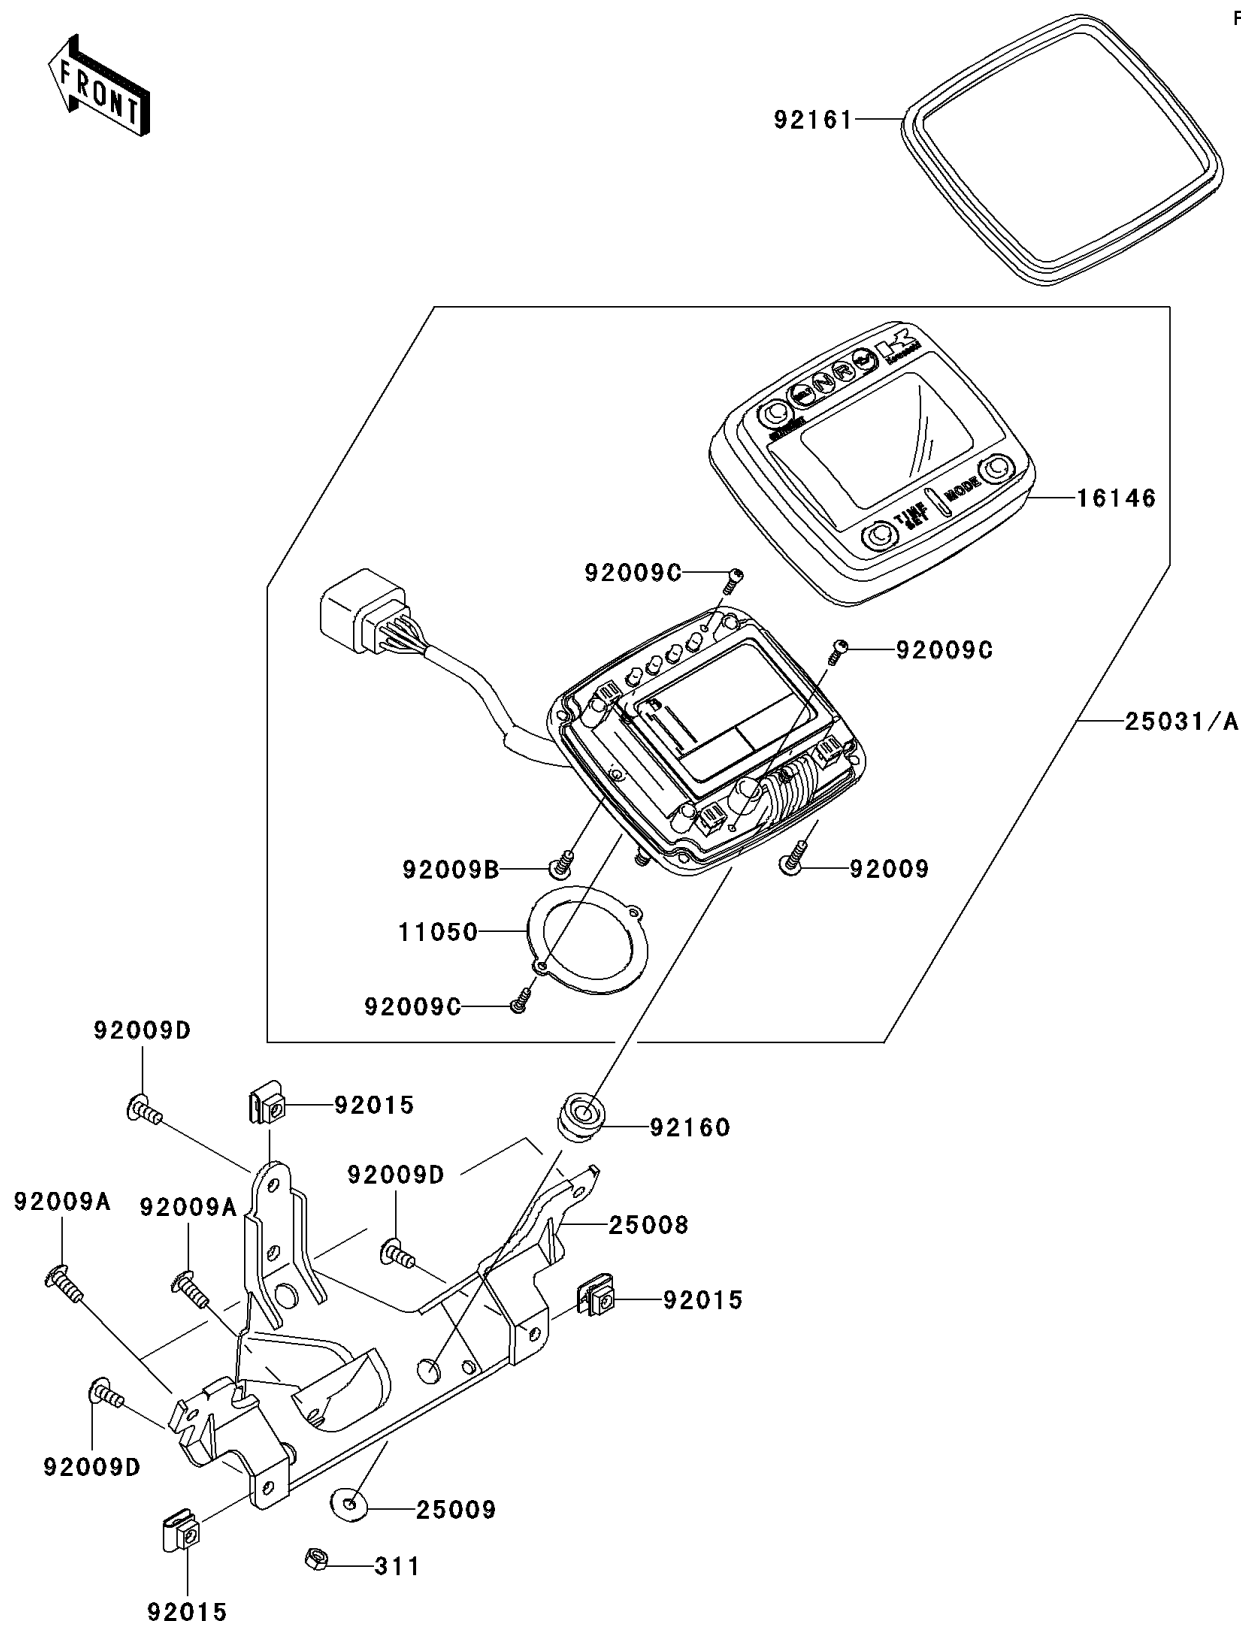

2009 Brute Force® 650 4x4i PARTS DIAGRAM

Meter(s)

F2530

2009 Brute Force® 650 4x4i PARTS LIST

Meter(s)

ITEM NAME	PART NUMBER	QUANTITY
NUT-HEX (Ref # 311)	311AB0500	3
BRACKET,METER (Ref # 11050)	11050-1932	1
COVER-ASSY,UPPER (Ref # 16146)	16146-0011	1
BRACKET-METER (Ref # 25008)	25008-0003	1
WASHER,5.2X16X1.2 (Ref # 25009)	25009-004	3
SCREW,TAPPING,4X16 (Ref # 92009)	92009-1163	4
SCREW,TAPPING,5X14 (Ref # 92009A)	92009-1197	3
SCREW,TAPPING,4X12 (Ref # 92009B)	92009-1254	1
SCREW,3X12 (Ref # 92009C)	92009-1326	4
SCREW,5X12 (Ref # 92009D)	92009-1652	3
NUT,5MM (Ref # 92015)	92015-1573	3
DAMPER (Ref # 92160)	92160-1460	3
DAMPER,METER,UPP (Ref # 92161)	92161-1114	1
METER-ASSY,MPH (Ref # 25031)	25031-0034	1
METER-ASSY,KPH (Ref # 25031A)	25031-0057	1